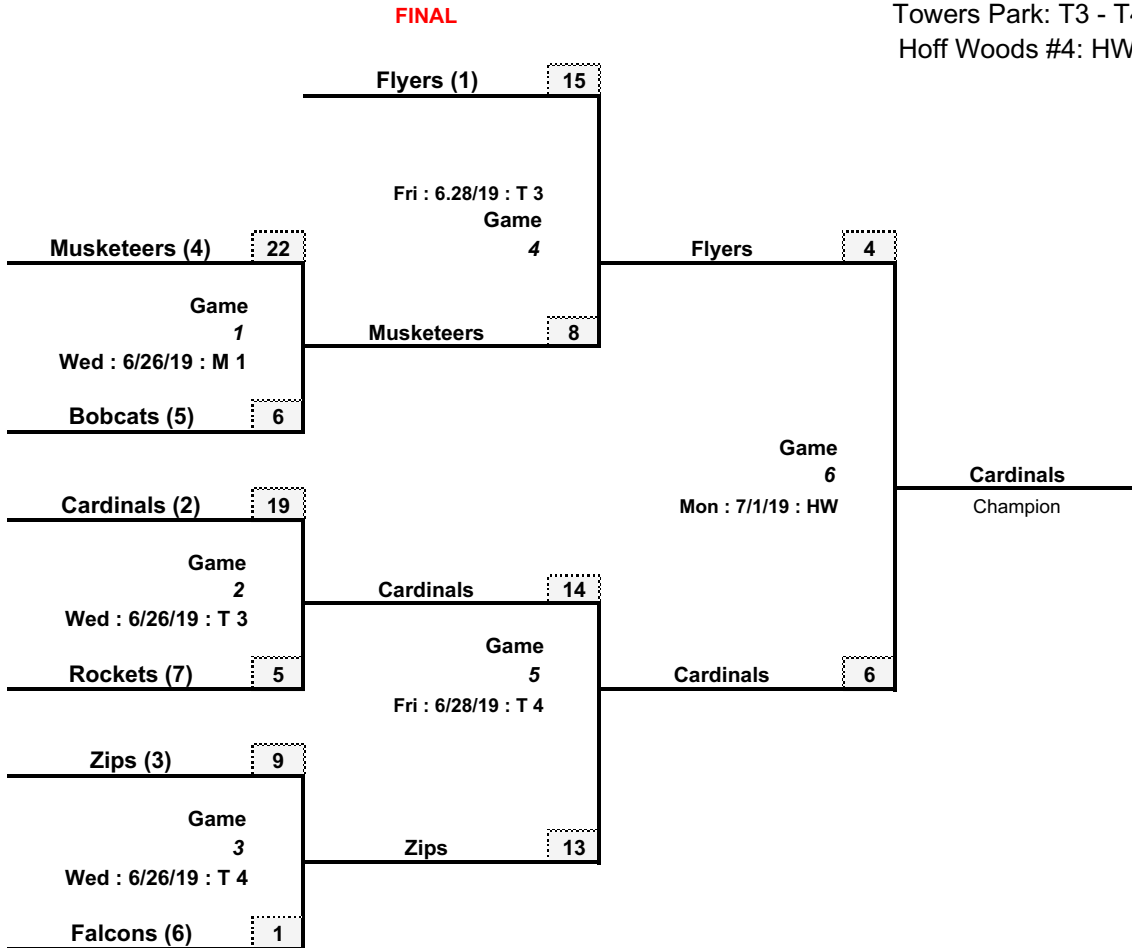

Westerville Youth Baseball and Softball League

2019 JGSL Coach Pitch League - Post Season Schedule

Revised 7/2/19

FIELDS KEY

Towers Park: T3 - T4

Hoff Woods #4: HW

All weekday tournament games will begin at 6:30 PM. All Saturday games will begin at 10:00 AM.
Exception: Championship Game at Hoff Woods Park will begin at 8:00 PM

Home team shall be the top team in each game bracket.

Rain will change this schedule. Be prepared to play on any day (weekend at any time).