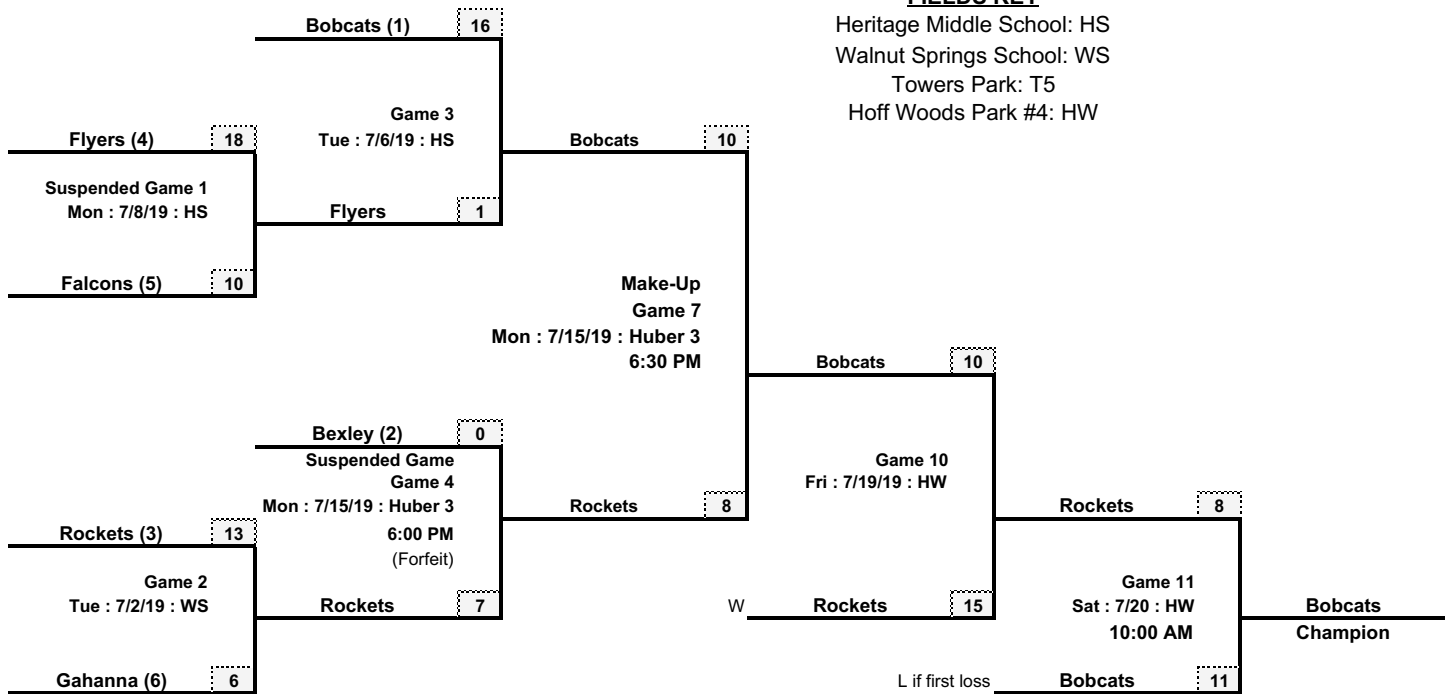

Westerville Youth Baseball and Softball League

2019 JGSL Blue Hat League - Post Season Schedule

FINAL

**FINAL
7/20/19**

FIELDS KEY

Heritage Middle School: HS
Walnut Springs School: WS
Towers Park: T5
Hoff Woods Park #4: HW

Lower Bracket

Division regular season standings will determine tournament seeding; tie-breaking formulae will be used as needed. After the tournament is seeded, regular season standings will have no further bearing on tournament pairings.

All weekday tournament games will begin at 6:30 PM; Saturday games will begin at 10:00 AM. Exception: Championship game(s) scheduled to be played at Hoff Woods Park will be played at 8:00 PM.

Home team shall be the top team in each game bracket. The regular season rules will apply during the tournament.