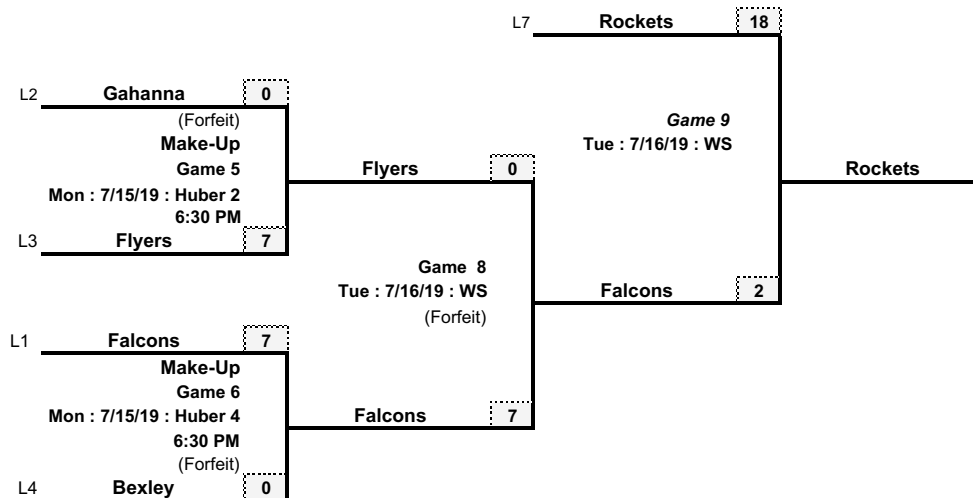

Westerville Youth Baseball and Softball League

2019 JGSL Blue Hat League - Post Season Schedule

FINAL

**FINAL
7/20/19**

FIELDS KEY

Heritage Middle School: HS
Walnut Springs School: WS
Towers Park: T5
Hoff Woods Park #4: HW

Lower Bracket

Division regular season standings will determine tournament seeding; tie-breaking formulae will be used as needed. After the tournament is seeded, regular season standings will have no further bearing on tournament pairings.

All weekday tournament games will begin at 6:30 PM; Saturday games will begin at 10:00 AM. Exception: Championship game(s) scheduled to be played at Hoff Woods Park will be played at 8:00 PM.

Home team shall be the top team in each game bracket. The regular season rules will apply during the tournament.