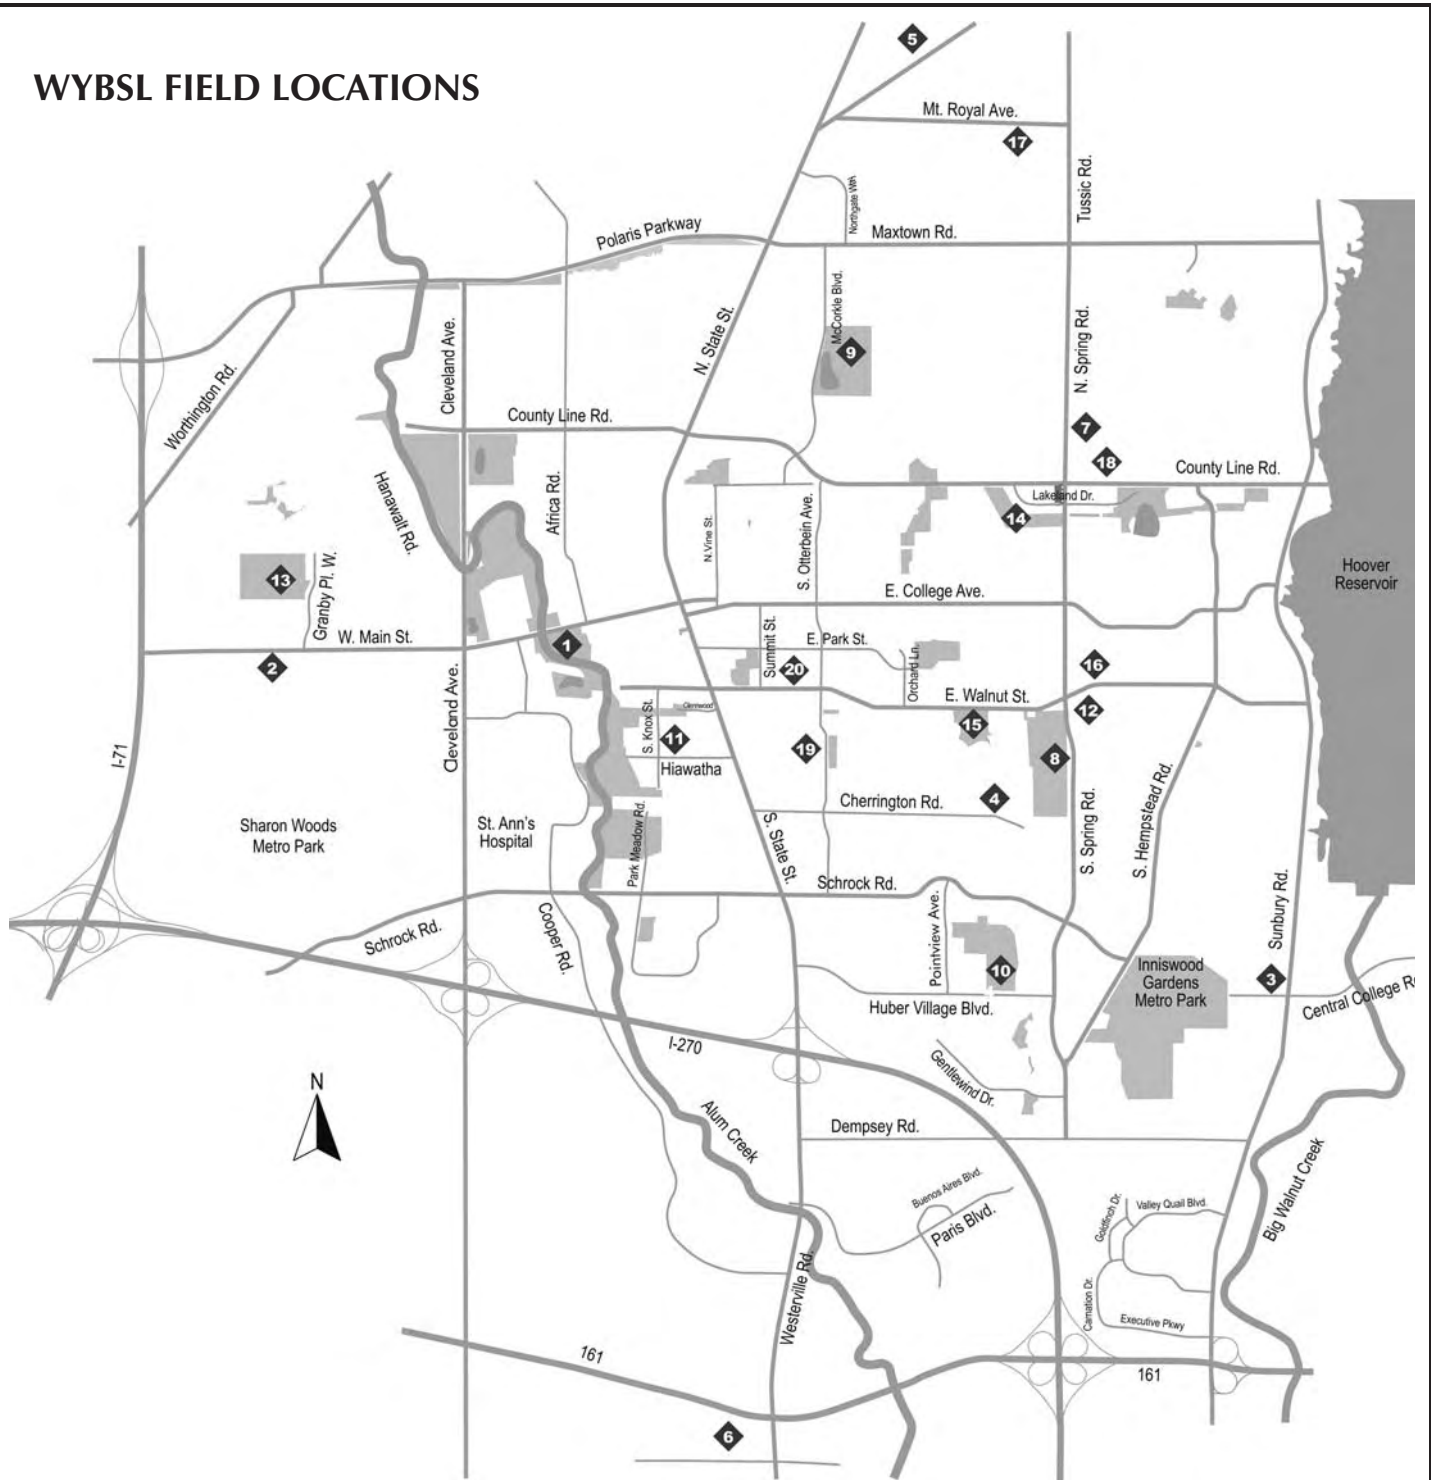

WYBSL FIELD LOCATIONS

Key	Park/School	# of Fields	Location	Key	Park/School	# of Fields	Location
1	Alum Creek Park	1	221 W. Main St.	11	Longfellow School	1	120 Hiawatha Ave.
2	Annehurst School	2	925 W. Main St.	12	Mark Twain School	1	799 E. Walnut St.
3	Central College School	1	825 S. Sunbury Rd.	13	Metzger Park	4	137 Granby Pl.
4	Cherrington School	1	522 Cherrington Rd.	14	Towers Park	5	161 N. Spring Rd.
5	Genoa Middle School	2	5948 Old 3C Hwy.	15	Walnut Ridge Park	3	529 E. Walnut St.
6	Hawthorne School	1	5001 Far-View Rd.	16	Walnut Springs Middle School	1	888 E. Walnut St.
7	Heritage Middle School	1	390 N. Spring Rd.	17	Westerville Central HS	1	7118 Mt. Royal Ave.
8	Highlands Park	4	245 S. Spring Rd.	18	Westerville North HS	1	950 County Line Rd.
9	Hoff Woods Park	1	556 McCorkle Blvd.	19	Westerville South HS	1	303 S Otterbein Ave.
10	Huber Village Park	8	362 Huber Village Blvd.	20	Whittier School	1	130 E. Walnut St.