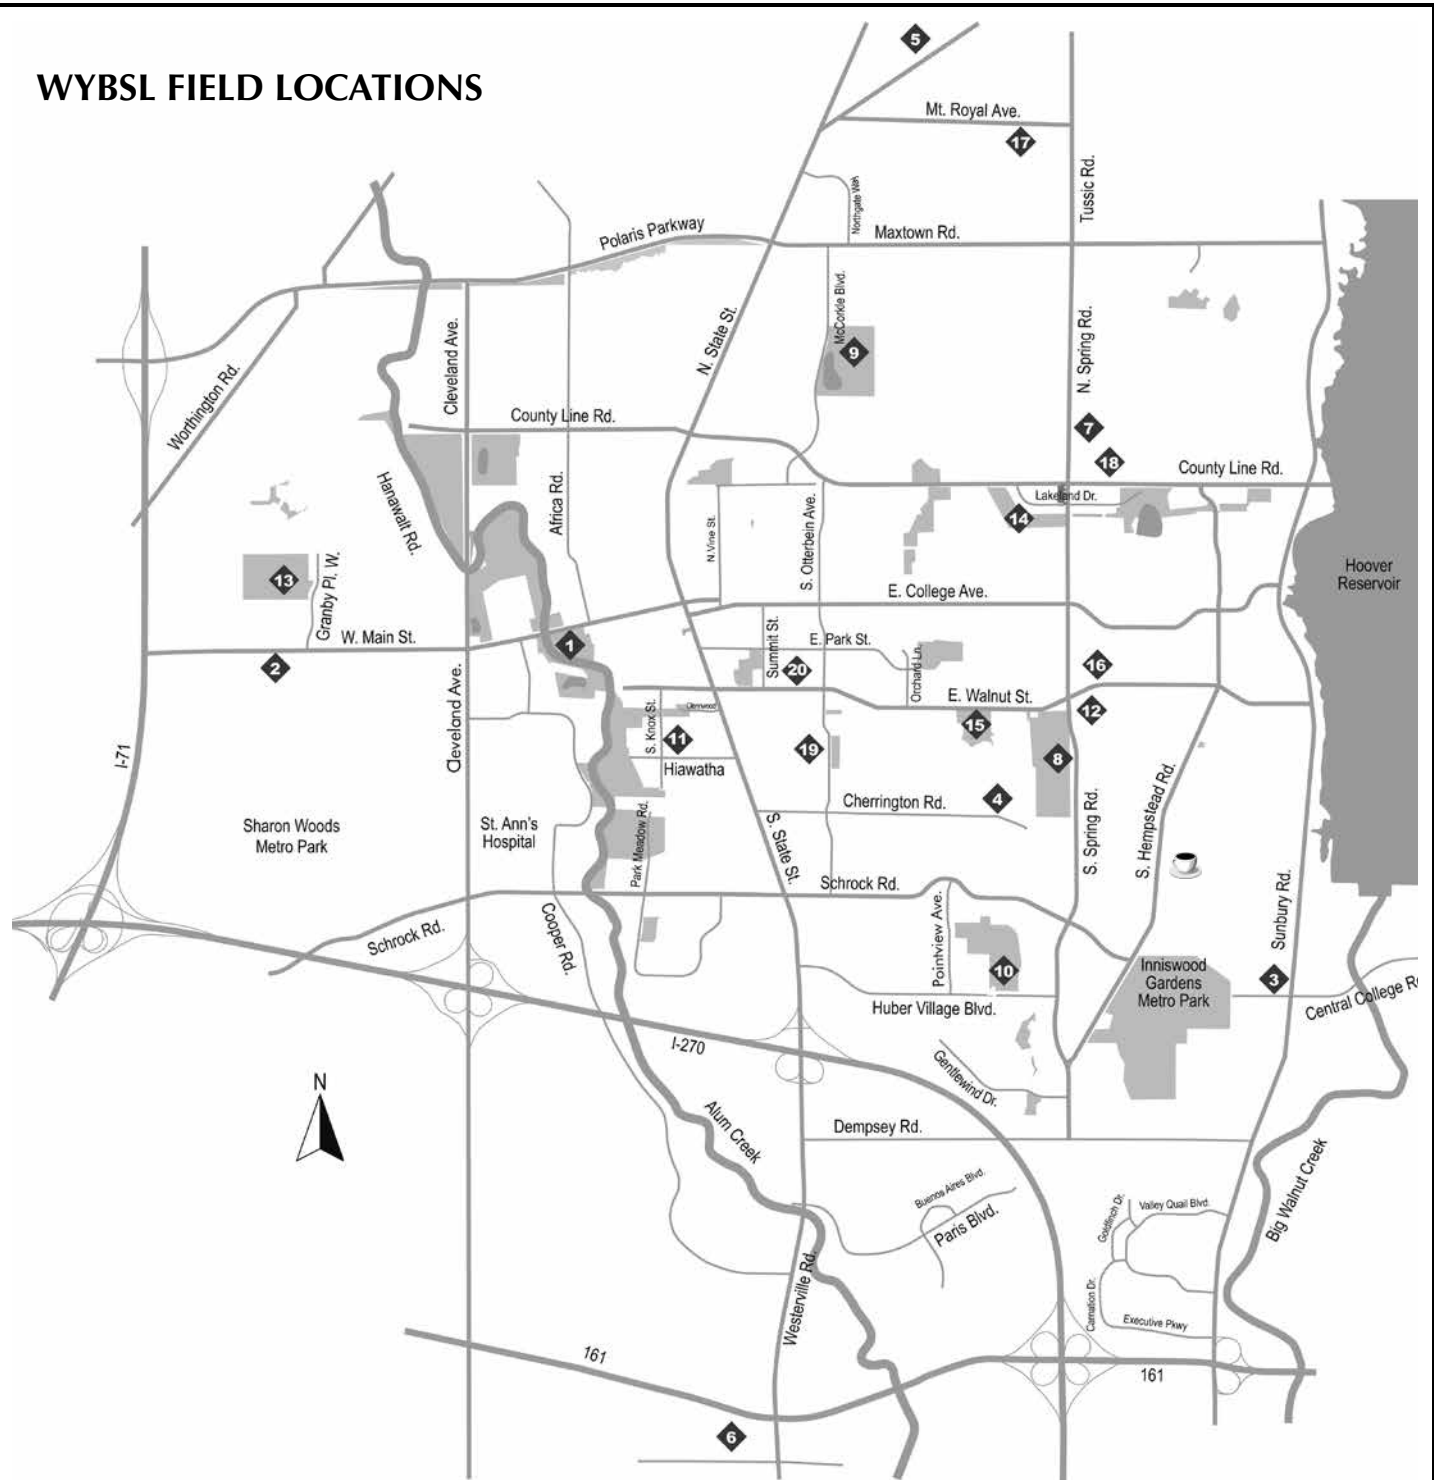

WYBSL FIELD LOCATIONS

Key Park/School	# of Fields	Location	Key Park/School	# of Fields	Location
1 Alum Creek Park	1	221 W. Main St.	11 Longfellow School	1	120 Hiawatha Ave.
2 Annehurst School	2	925 W. Main St.	12 Mark Twain School	1	799 E. Walnut St.
3 Central College School	1	825 S. Sunbury Rd.	13 Metzger Park	4	137 Granby Pl.
4 Cherrington School	1	522 Cherrington Rd.	14 Towers Park	5	161 N. Spring Rd.
5 Genoa Middle School	2	5948 Old 3C Hwy.	15 Walnut Ridge Park	3	529 E. Walnut St.
6 Hawthorne School	1	5001 Far-View Rd.	16 Walnut Springs Middle School	1	888 E. Walnut St.
7 Heritage Middle School	1	390 N. Spring Rd.	17 Westerville Central HS	1	7118 Mt. Royal Ave.
8 Highlands Park	4	245 S. Spring Rd.	18 Westerville North HS	1	950 County Line Rd.
9 Hoff Woods Park	1	556 McCorkle Blvd.	19 Westerville South HS	1	303 S Otterbein Ave.
10 Huber Village Park	8	362 Huber Village Blvd.	20 Whittier School	1	130 E. Walnut St.