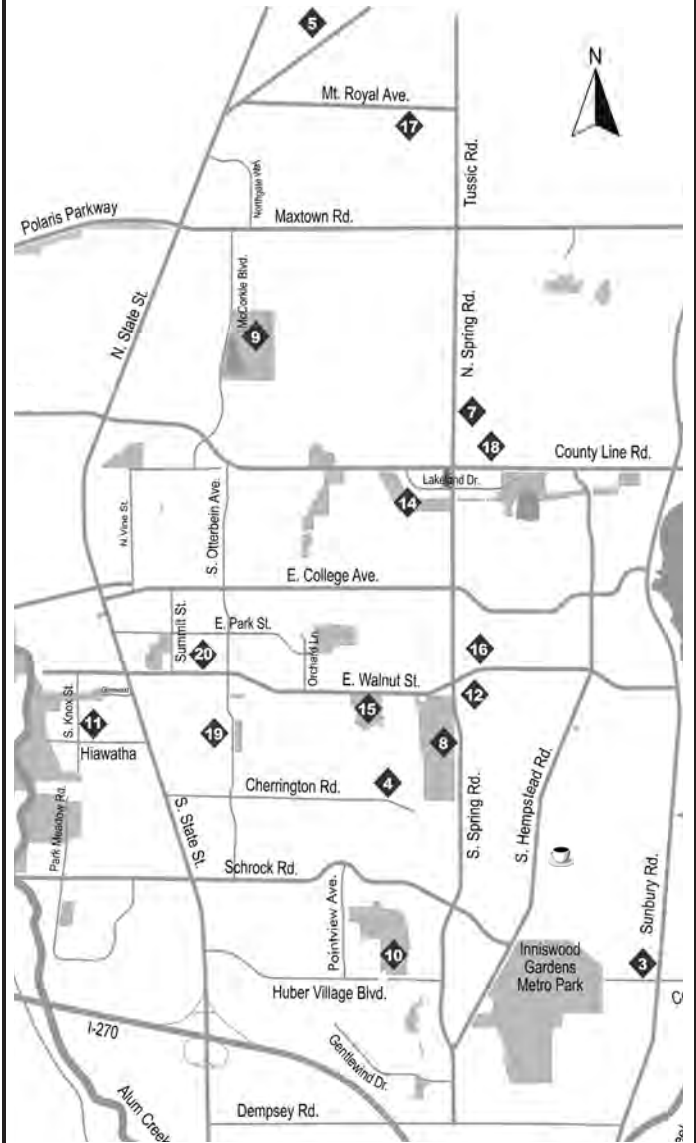

WYBSL FALL FIELD LOCATIONS

Key	Park/School	# of Fields	Location
3	Central College School	1	825 S. Sunbury Rd.
4	Cherrington School	1	522 Cherrington Rd.
5	Genoa Middle School	2	5948 Old 3C Hwy.
7	Heritage Middle School	1	390 N. Spring Rd.
8	Highlands Park	4	245 S. Spring Rd.
9	Hoff Woods Park	1	556 McCorkle Blvd.
10	Huber Village Park	8	362 Huber Village Blvd.
11	Longfellow School	1	120 Hiawatha Ave.
12	Mark Twain School	1	799 E. Walnut St.
14	Towers Park	5	161 N. Spring Rd.
15	Walnut Ridge Park	3	529 E. Walnut St.
16	Walnut Springs Middle School	1	888 E. Walnut St.
17	Westerville Central HS	1	7118 Mt. Royal Ave.
18	Westerville North HS	1	950 County Line Rd.
19	Westerville South HS	1	303 S Otterbein Ave.
20	Whittier School	1	130 E. Walnut St.