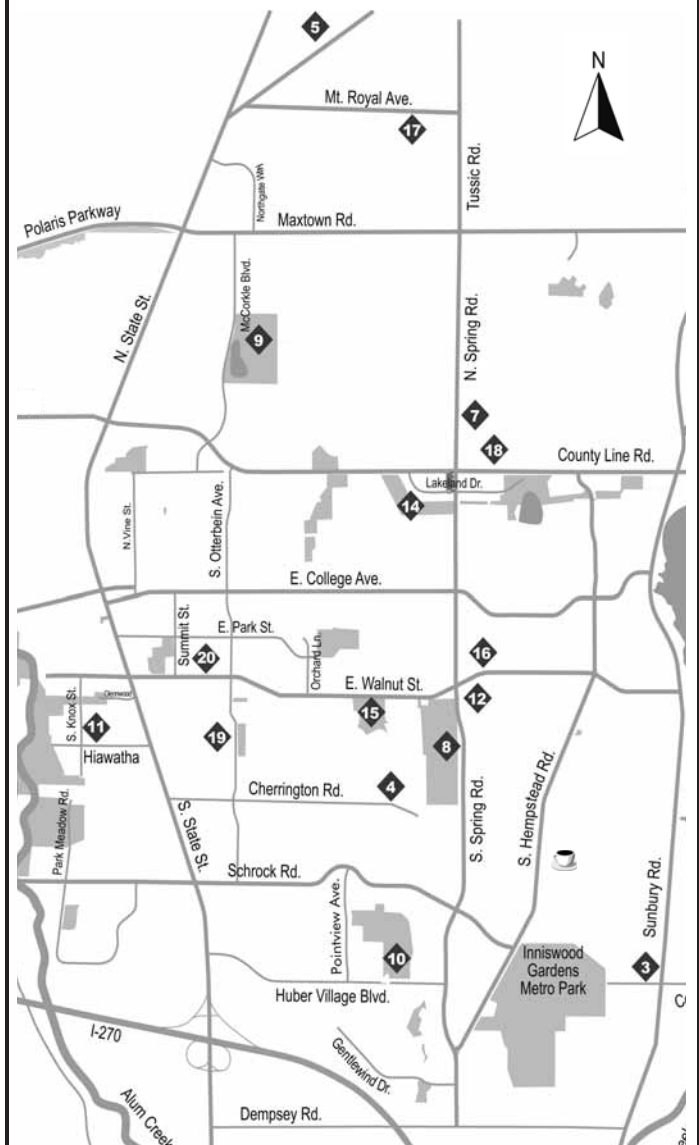

**WYBSL FALL FIELD LOCATIONS**

Key	Park/School	# of Fields	Location
3	Central College School	1	825 S. Sunbury Rd.
4	Cherrington School	1	522 Cherrington Rd.
5	Genoa Middle School	2	5948 Old 3C Hwy.
7	Heritage Middle School	1	390 N. Spring Rd.
8	Highlands Park	4	245 S. Spring Rd.
9	Hoff Woods Park	1	556 McCorkle Blvd.
10	Huber Village Park	8	362 Huber Village Blvd.
11	Longfellow School	1	120 Hiawatha Ave.
12	Mark Twain School	1	799 E. Walnut St.
14	Towers Park	5	161 N. Spring Rd.
15	Walnut Ridge Park	3	529 E. Walnut St.
16	Walnut Springs Middle School	1	888 E. Walnut St.
17	Westerville Central HS	1	7118 Mt. Royal Ave.
18	Westerville North HS	1	950 County Line Rd.
19	Westerville South HS	1	303 S Otterbein Ave.
20	Whittier School	1	130 E. Walnut St.