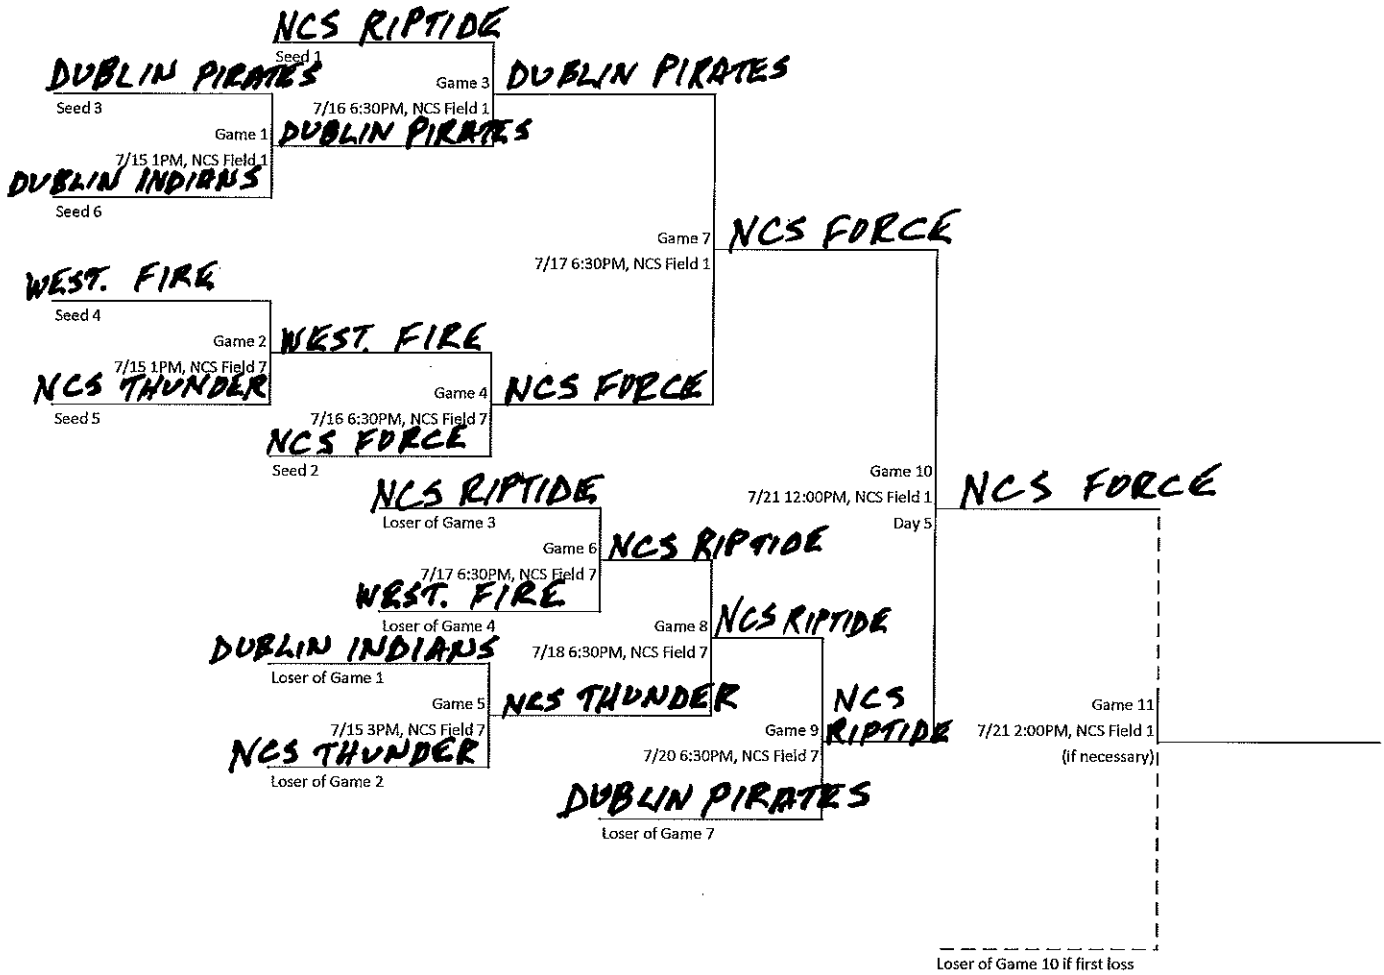

HIGH SCHOOL GIRLS - Double Elimination Tournament

Seeding is based on Regular Season as of 7/11/18.
 Home team will be determined by coin flip.
 All games are 2 hours or 7 innings, and all regular season rules apply.