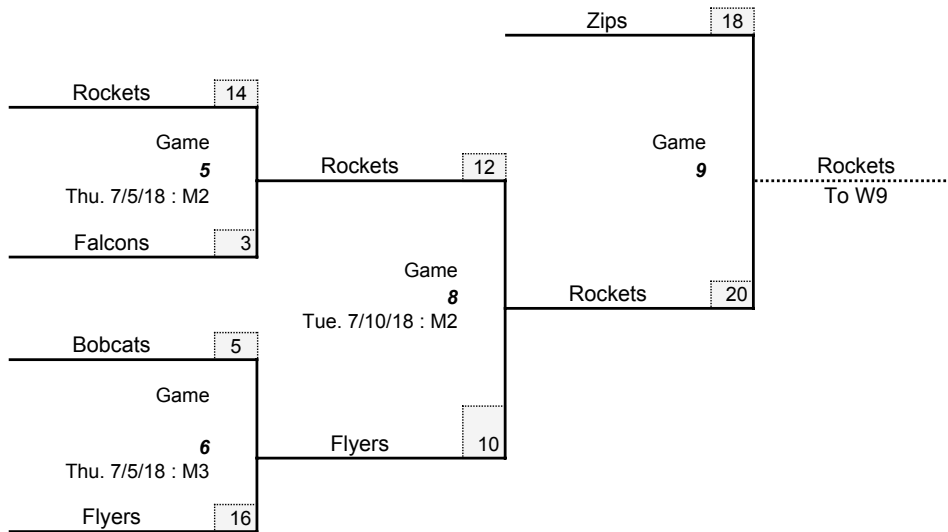

Westerville Youth Baseball and Softball League

2018 JGSL Red Hat League - Post Season Schedule

REVISED 7/17/18

FIELDS KEY

Metzger Park: M1 thru M3
Hoff Woods #4: HW

Lower Bracket

Regular season standings will determine tournament seeding; tie-breaking formulae will be used as needed. After the tournament is seeded, regular season standings will have no further bearing on tournament pairings.

All weekday tournament games will begin at 6:30 PM.

Exception: Championship Games at Hoff Woods Park will be played at 8:00 PM or as announced.

Home team shall be the top team in each game bracket.

Home team shall be the top team in each game bracket.