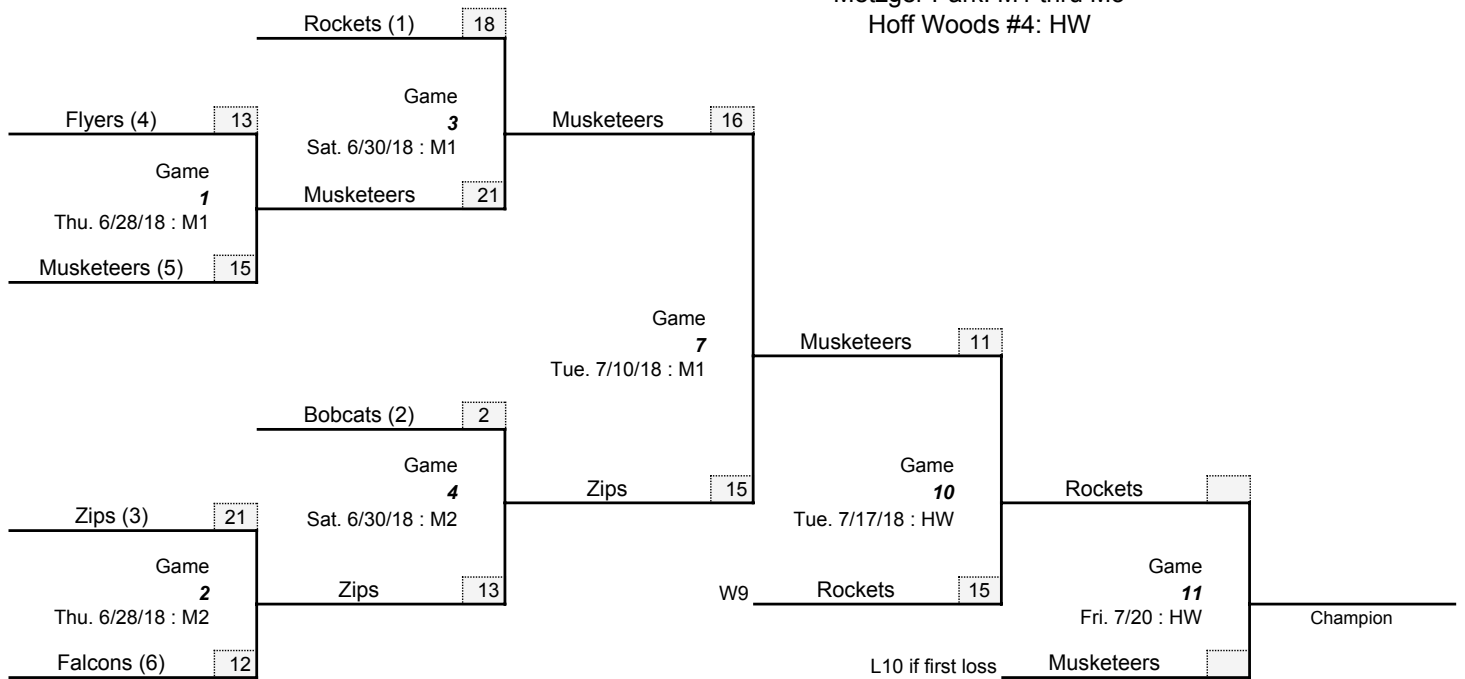

Westerville Youth Baseball and Softball League

2018 JGSL Red Hat League - Post Season Schedule

REVISED 7/17/18

FIELDS KEY

Metzger Park: M1 thru M3
Hoff Woods #4: HW

Lower Bracket

Regular season standings will determine tournament seeding; tie-breaking formulae will be used as needed. After the tournament is seeded, regular season standings will have no further bearing on tournament pairings.

All weekday tournament games will begin at 6:30 PM.

Exception: Championship Games at Hoff Woods Park will be played at 8:00 PM or as announced.

Home team shall be the top team in each game bracket.

Home team shall be the top team in each game bracket.