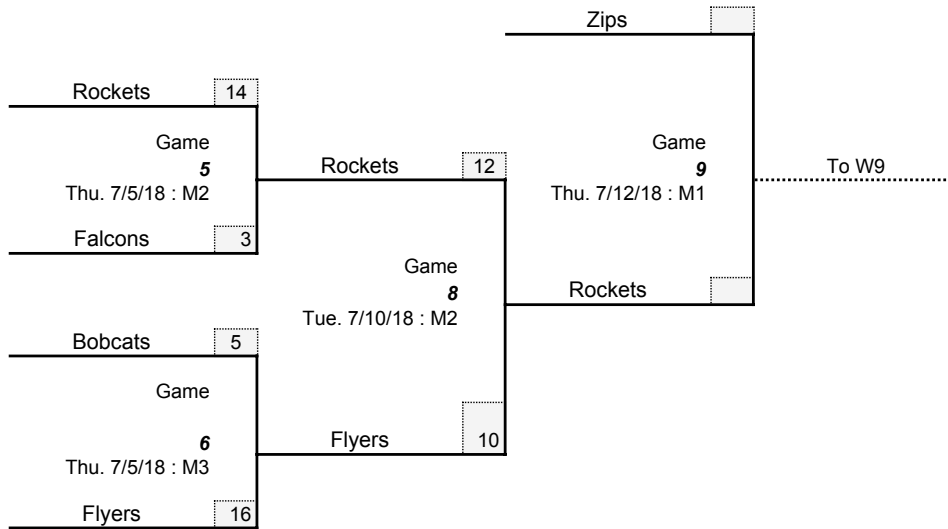

Westerville Youth Baseball and Softball League

2018 JGSL Red Hat League - Post Season Schedule

REVISED 7/10/18

FIELDS KEY

Metzger Park: M1 thru M3
Hoff Woods #4: HW

Lower Bracket

Regular season standings will determine tournament seeding; tie-breaking formulae will be used as needed. After the tournament is seeded, regular season standings will have no further bearing on tournament pairings.

All weekday tournament games will begin at 6:30 PM.
Exception: Championship Games at Hoff Woods Park will be played at 8:00 PM or as announced.
Home team shall be the top team in each game bracket.

Home team shall be the top team in each game bracket.
The regular season rules will apply during the tournament.