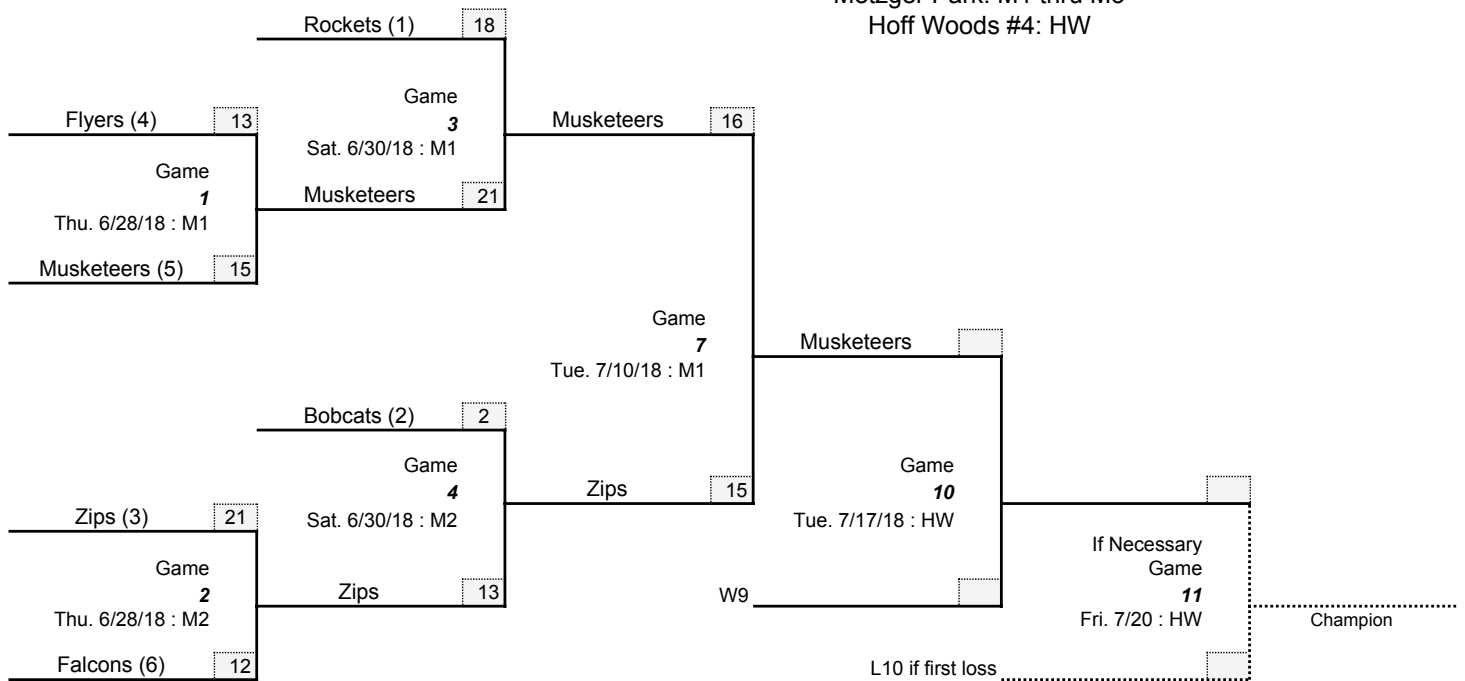

Westerville Youth Baseball and Softball League

2018 JGSL Red Hat League - Post Season Schedule

REVISED 7/10/18

FIELDS KEY

Metzger Park: M1 thru M3
Hoff Woods #4: HW

Lower Bracket

Regular season standings will determine tournament seeding; tie-breaking formulae will be used as needed. After the tournament is seeded, regular season standings will have no further bearing on tournament pairings.

All weekday tournament games will begin at 6:30 PM.
Exception: Championship Games at Hoff Woods Park will be played at 8:00 PM or as announced.
Home team shall be the top team in each game bracket.

Home team shall be the top team in each game bracket.
The regular season rules will apply during the tournament.