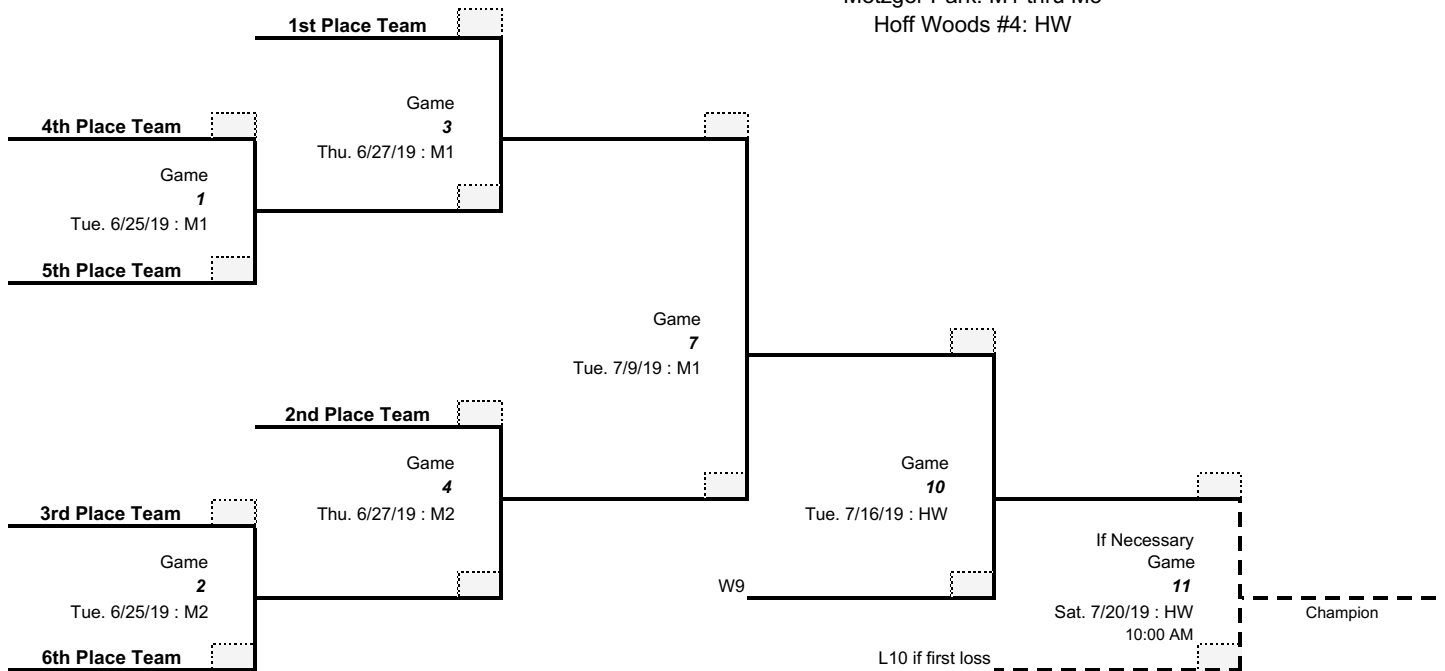

# Westerville Youth Baseball and Softball League

2019] JGSL Red Hat League - Post Season Schedule

Revised 5/6/19

## FIELDS KEY

Metzger Park: M1 thru M3  
Hoff Woods #: HW

## Lower Bracket

Regular season standings will determine tournament seeding; tie-breaking formulae will be used as needed. After the tournament is seeded, regular season standings will have no further bearing on tournament pairings.