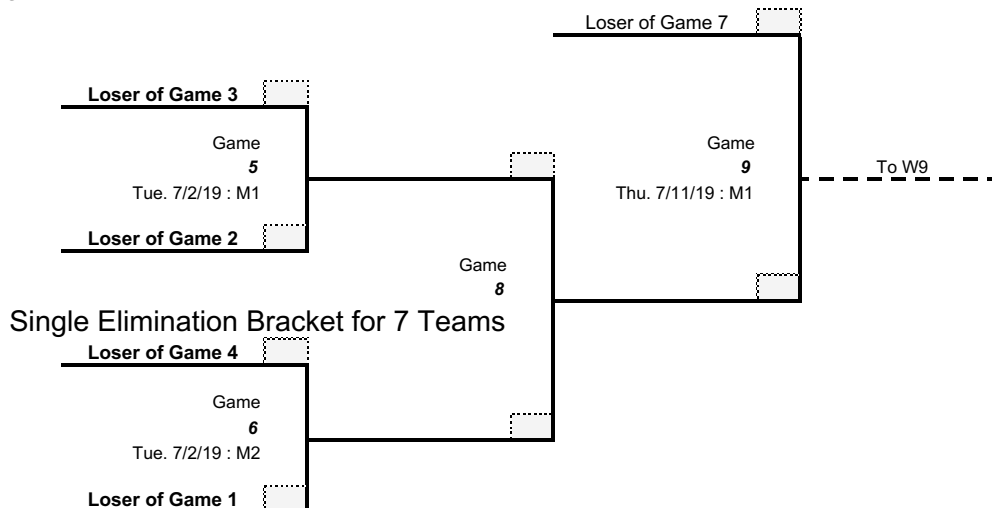

# Westerville Youth Baseball and Softball League

2019] JGSL Red Hat League - Post Season Schedule

Revised 5/6/19

## FIELDS KEY

Metzger Park: M1 thru M3  
Hoff Woods #: HW

## Lower Bracket

Regular season standings will determine tournament seeding; tie-breaking formulae will be used as needed. After the tournament is seeded, regular season standings will have no further bearing on tournament pairings.