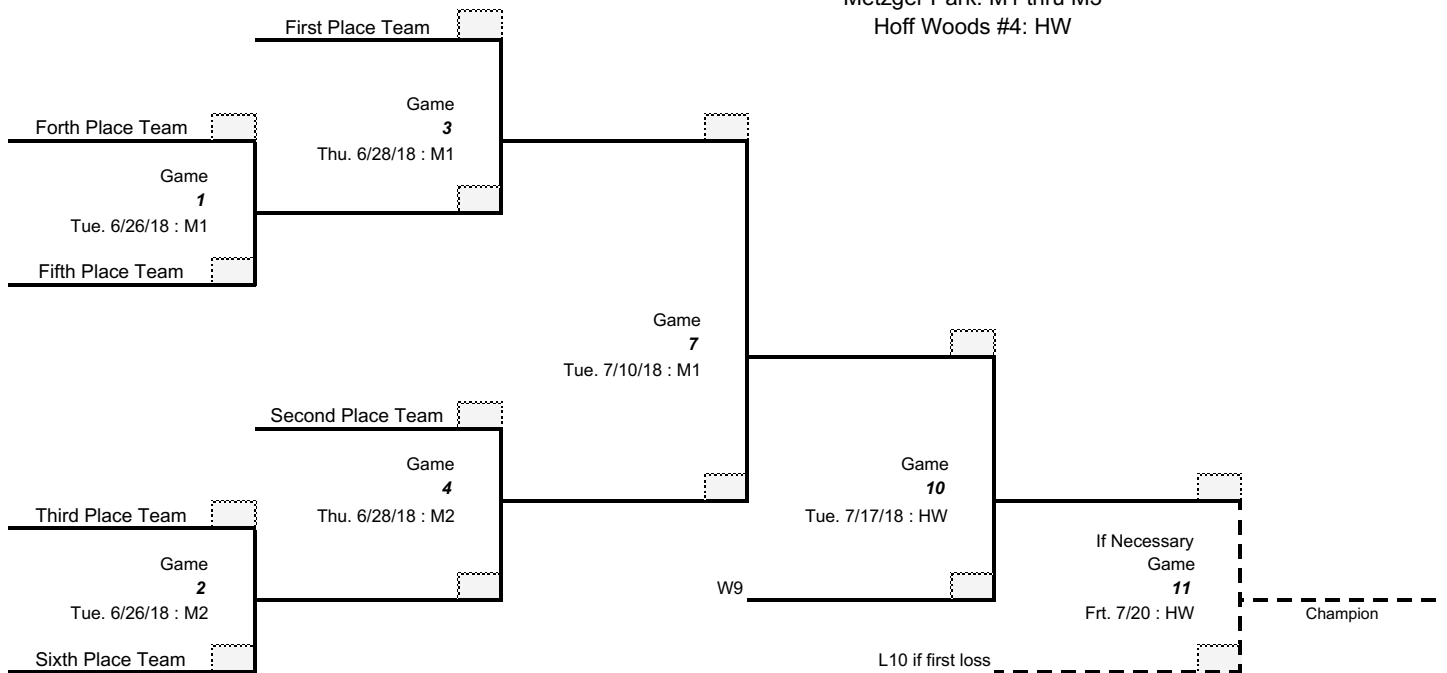

Westerville Youth Baseball and Softball League

2018 JGSL Red Hat League - Post Season Schedule

FIELDS KEY

Metzger Park: M1 thru M3
Hoff Woods #4: HW

Loser's Bracket

Regular season standings will determine tournament seeding; tie-breaking formulae will be used as needed. After the tournament is seeded, regular season standings will have no further bearing on tournament pairings.

All weekday tournament games will begin at 6:30 PM.

Exception: Championship Games at Hoff Woods Park will be played at 8:00 PM or as announced.

Home team shall be the top team in each game bracket.
The regular season rules will apply during the tournament.