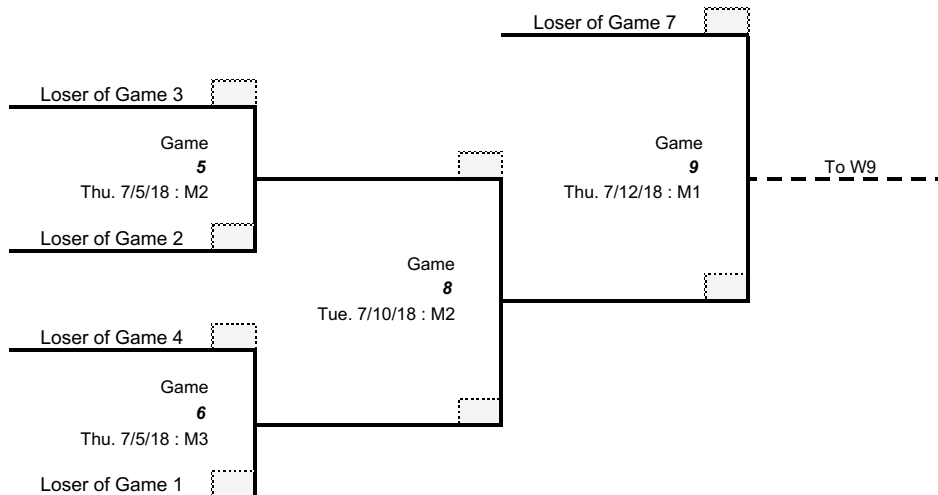

Westerville Youth Baseball and Softball League

2018 JGSL Red Hat League - Post Season Schedule

FIELDS KEY

Metzger Park: M1 thru M3
Hoff Woods #4: HW

Loser's Bracket

Regular season standings will determine tournament seeding; tie-breaking formulae will be used as needed. After the tournament is seeded, regular season standings will have no further bearing on tournament pairings.

All weekday tournament games will begin at 6:30 PM.

Exception: Championship Games at Hoff Woods Park will be played at 8:00 PM or as announced.

Home team shall be the top team in each game bracket.
The regular season rules will apply during the tournament.