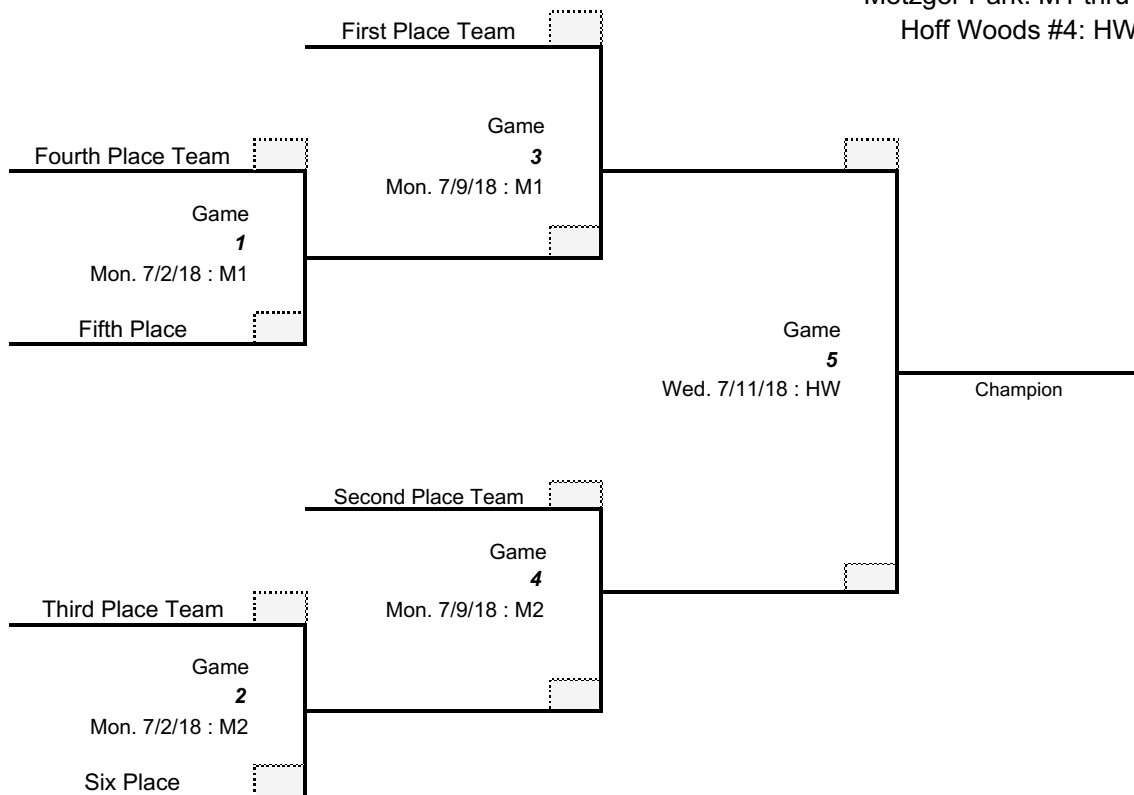

# Westerville Youth Baseball and Softball League

2018 JGSL Green Hat League - Post Season Schedule

## FIELDS KEY

Metzger Park: M1 thru M3

Hoff Woods #4: HW

All weekday tournament games will begin at 6:30 PM. All Saturday games will begin at 10:00 AM.

Exception: Championship Game at Hoff Woods Park will begin at 8:00 PM

Home team shall be the top team in each game bracket.

Rain will change this schedule. Be prepared to play on any day (weekend at any time).