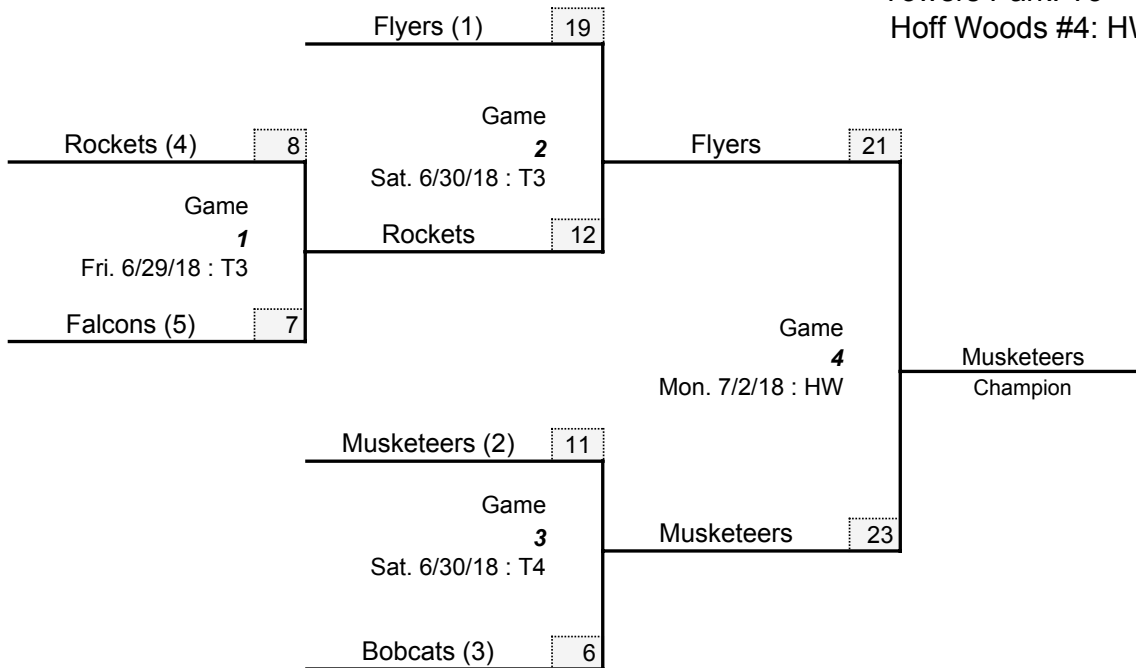

Westerville Youth Baseball and Softball League

2018 JGSL Coach Pitch League - Post Season Schedule

Final

FIELDS KEY

Towers Park: T3 - T4

Hoff Woods #4: HW

All weekday tournament games will begin at 6:30 PM. All Saturday games will begin at 10:00 AM.
Exception: Championship Game at Hoff Woods Park will begin at 8:00 PM

Home team shall be the top team in each game bracket.

Rain will change this schedule. Be prepared to play on any day (weekend at any time).

7/2/2018