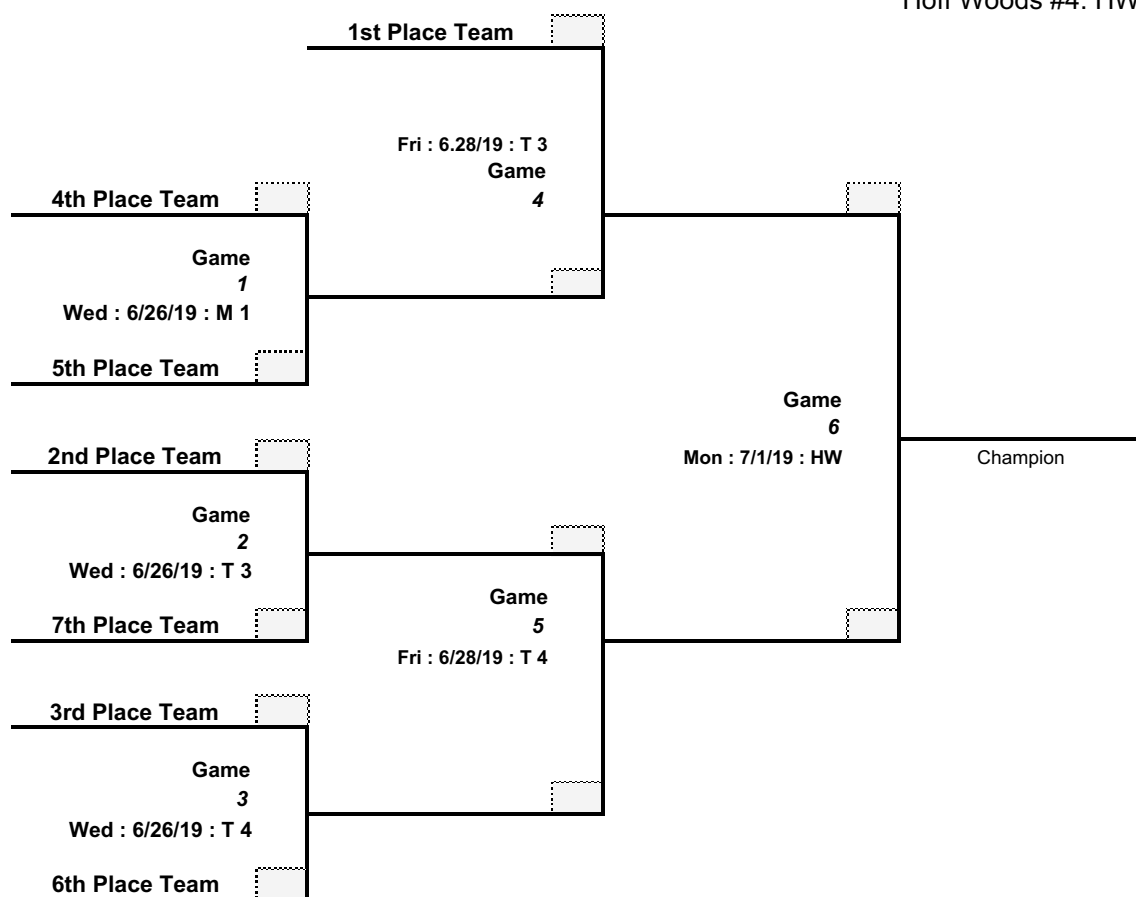

Westerville Youth Baseball and Softball League

2019 JGSL Coach Pitch League - Post Season Schedule

Revised 5/6/19

FIELDS KEY

Towers Park: T3 - T4

Hoff Woods #4: HW

All weekday tournament games will begin at 6:30 PM. All Saturday games will begin at 10:00 AM.
Exception: Championship Game at Hoff Woods Park will begin at 8:00 PM

Home team shall be the top team in each game bracket.

Rain will change this schedule. Be prepared to play on any day (weekend at any time).