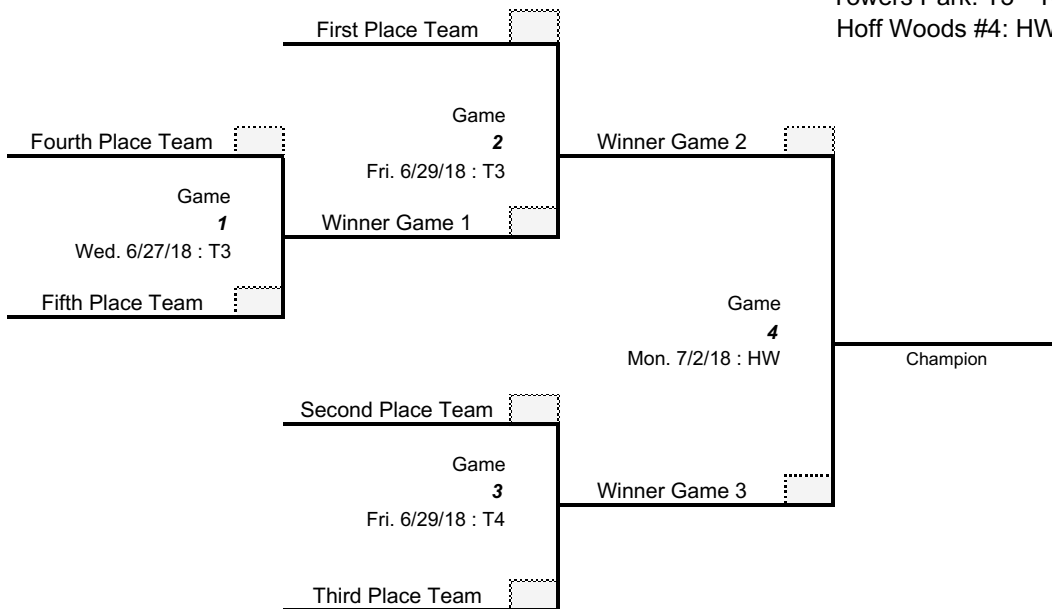

Westerville Youth Baseball and Softball League

2018 JGSL Coach Pitch League - Post Season Schedule

FIELDS KEY

Towers Park: T3 - T4
Hoff Woods #4: HW

All weekday tournament games will begin at 6:30 PM. All Saturday games will begin at 10:00 AM.
Exception: Championship Game at Hoff Woods Park will begin at 8:00 PM

Home team shall be the top team in each game bracket.

Rain will change this schedule. Be prepared to play on any day (weekend at any time).