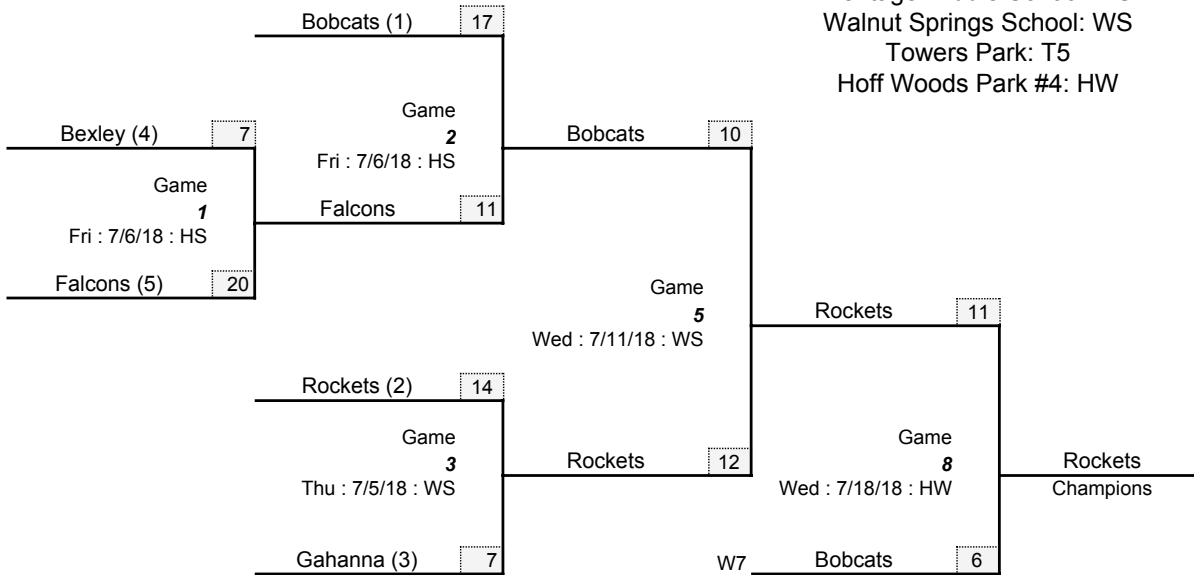

Westerville Youth Baseball and Softball League

2018 JGSL Blue Hat League - Post Season Schedule

Final

FIELDS KEY

Heritage Middle School: HS
Walnut Springs School: WS
Towers Park: T5
Hoff Woods Park #4: HW

Lower Bracket

Division regular season standings will determine tournament seeding; tie-breaking formulae will be used as needed. After the tournament is seeded, regular season standings will have no further bearing on tournament pairings.

Exception: Championship game(s) scheduled to be played at Hoff Woods Park will be played at 8:00 PM

Home team shall be the top team in each game bracket.
The regular season rules will apply during the tournament.