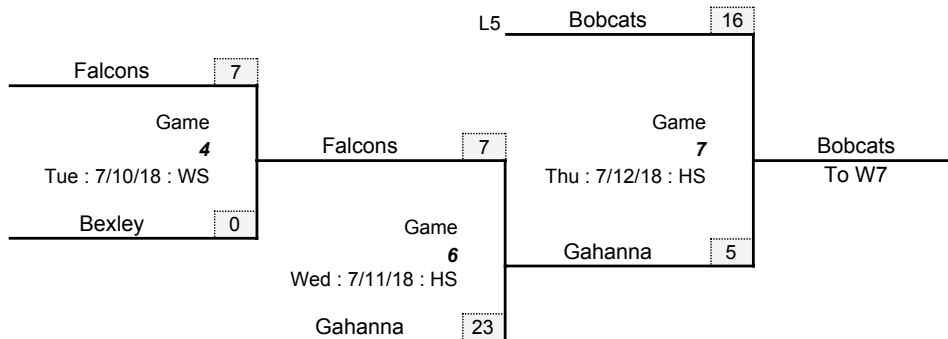

Westerville Youth Baseball and Softball League

2018 JGSL Blue Hat League - Post Season Schedule

Final

FIELDS KEY

Heritage Middle School: HS
Walnut Springs School: WS
Towers Park: T5
Hoff Woods Park #4: HW

Lower Bracket

Division regular season standings will determine tournament seeding; tie-breaking formulae will be used as needed. After the tournament is seeded, regular season standings will have no further bearing on tournament pairings.

Exception: Championship game(s) scheduled to be played at Hoff Woods Park will be played at 8:00 PM

Home team shall be the top team in each game bracket.
The regular season rules will apply during the tournament.