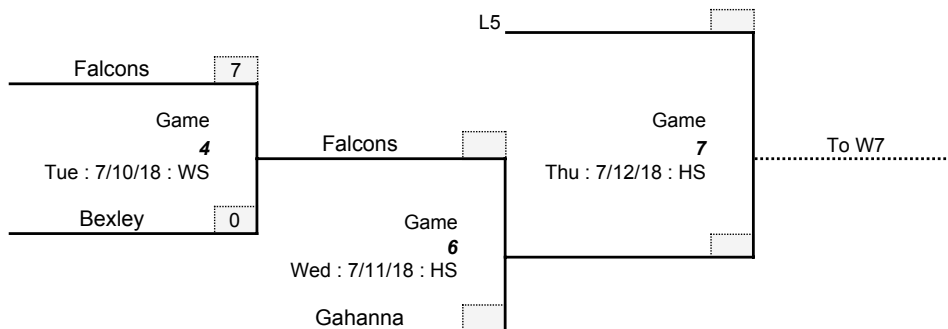

Westerville Youth Baseball and Softball League

2018 JGSL Blue Hat League - Post Season Schedule

Revised 7/10/18

FIELDS KEY

Heritage Middle School: HS
Walnut Springs School: WS
Towers Park: T5
Hoff Woods Park #4: HW

Lower Bracket

Division regular season standings will determine tournament seeding; tie-breaking formulae will be used as needed. After the tournament is seeded, regular season standings will have no further bearing on tournament pairings.

Exception: Championship game(s) scheduled to be played at Hoff Woods Park will be played at 8:00 PM

Home team shall be the top team in each game bracket.
The regular season rules will apply during the tournament.