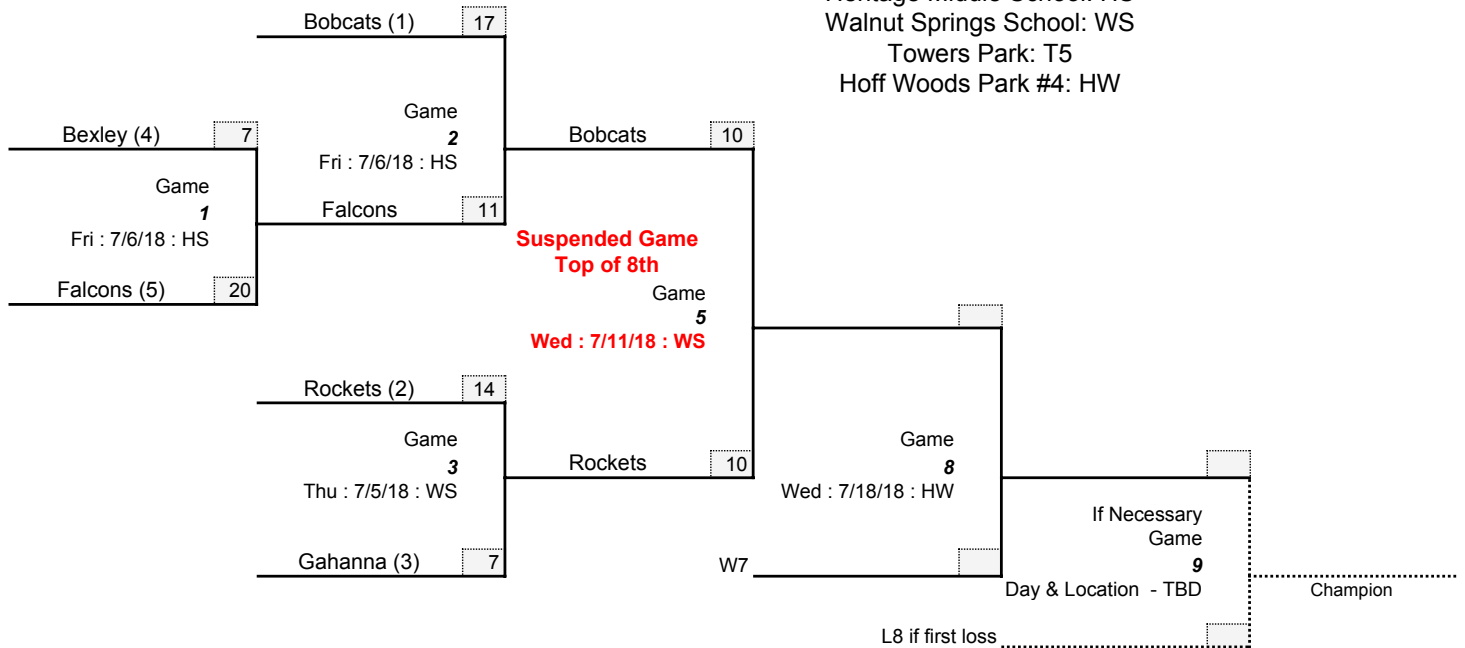

Westerville Youth Baseball and Softball League

2018 JGSL Blue Hat League - Post Season Schedule

Revised 7/10/18

FIELDS KEY

Heritage Middle School: HS
Walnut Springs School: WS
Towers Park: T5
Hoff Woods Park #4: HW

Lower Bracket

Division regular season standings will determine tournament seeding; tie-breaking formulae will be used as needed. After the tournament is seeded, regular season standings will have no further bearing on tournament pairings.

Exception: Championship game(s) scheduled to be played at Hoff Woods Park will be played at 8:00 PM

Home team shall be the top team in each game bracket.
The regular season rules will apply during the tournament.