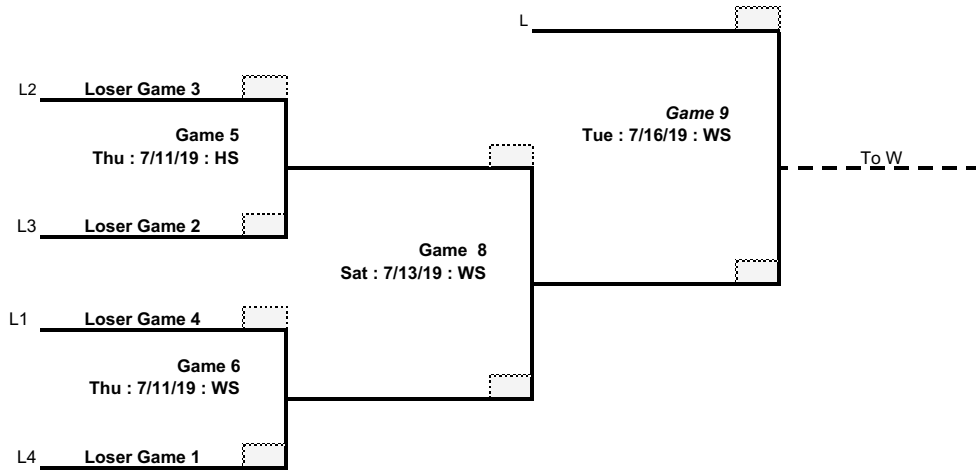

Westerville Youth Baseball and Softball League

2019 JGSL Blue Hat League - Post Season Schedule

Revised 5/6/19

FIELDS KEY

Heritage Middle School: HS
 Walnut Springs School: WS
 Towers Park: T5
 Hoff Woods Park #4: HW

Lower Bracket

Division regular season standings will determine tournament seeding; tie-breaking formulae will be used as needed. After the tournament is seeded, regular season standings will have no further bearing on tournament pairings.

All weekday tournament games will begin at 6:30 PM; Saturday games will begin at 10:00 AM. Exception: Championship game(s) scheduled to be played at Hoff Woods Park will be played at 8:00 PM.

Home team shall be the top team in each game bracket.
 The regular season rules will apply during the tournament.