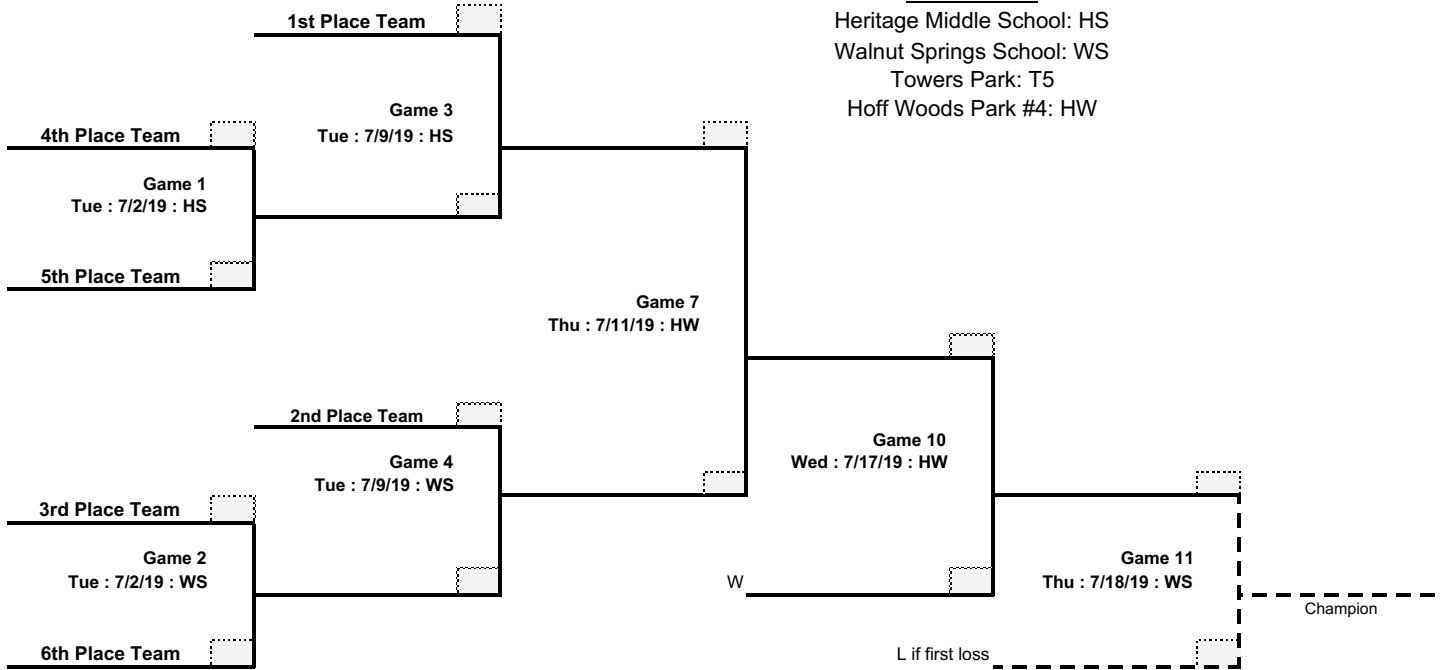

Westerville Youth Baseball and Softball League

2019 JGSL Blue Hat League - Post Season Schedule

Revised 5/6/19

FIELDS KEY

Heritage Middle School: HS
 Walnut Springs School: WS
 Towers Park: T5
 Hoff Woods Park #4: HW

Lower Bracket

Division regular season standings will determine tournament seeding; tie-breaking formulae will be used as needed. After the tournament is seeded, regular season standings will have no further bearing on tournament pairings.

All weekday tournament games will begin at 6:30 PM; Saturday games will begin at 10:00 AM. Exception: Championship game(s) scheduled to be played at Hoff Woods Park will be played at 8:00 PM.

Home team shall be the top team in each game bracket.
 The regular season rules will apply during the tournament.