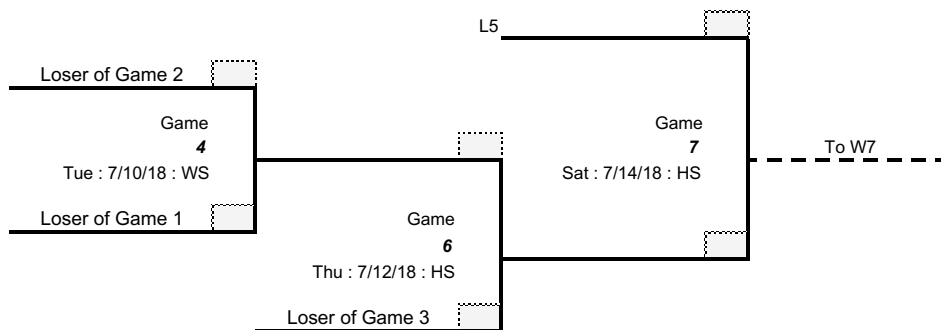

# Westerville Youth Baseball and Softball League

2018 JGSL Blue Hat League - Post Season Schedule

## FIELDS KEY

Heritage Middle School: HS  
 Walnut Springs School: WS  
 Towers Park: T5  
 Hoff Woods Park #4: HW

## Loser's Bracket

Division regular season standings will determine tournament seeding; tie-breaking formulae will be used as needed. After the tournament is seeded, regular season standings will have no further bearing on tournament pairings.