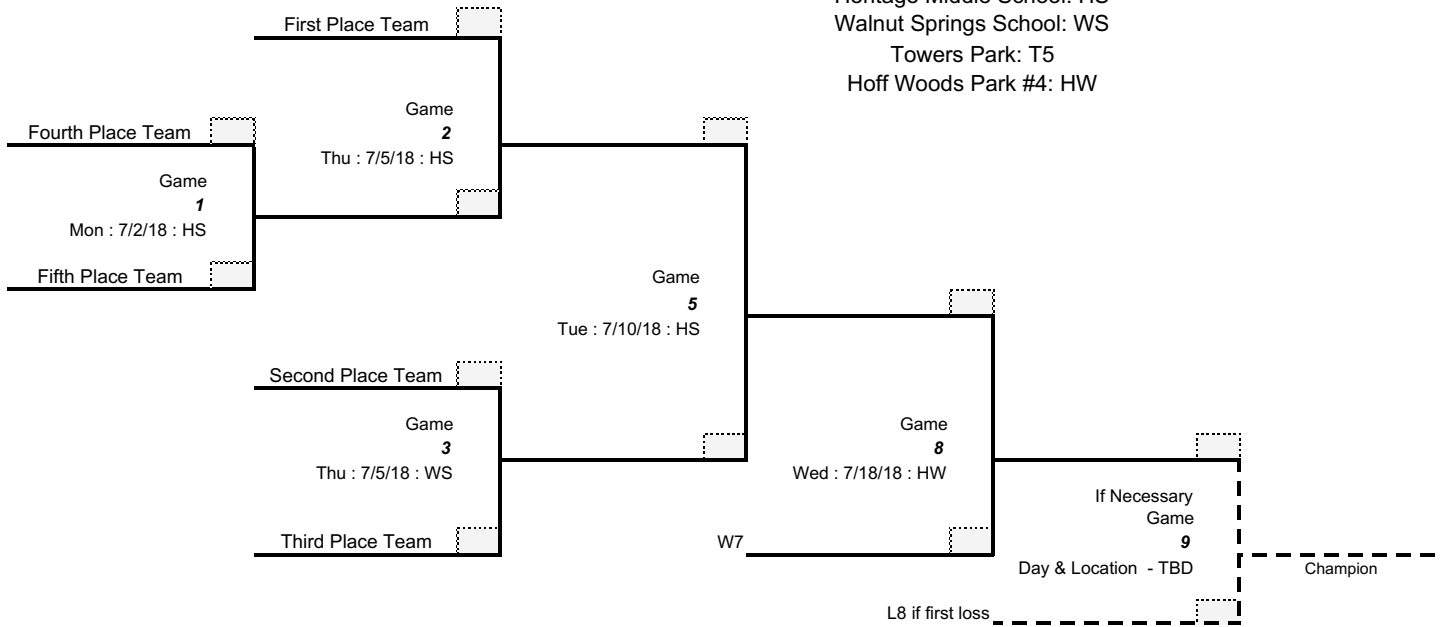

# Westerville Youth Baseball and Softball League

2018 JGSL Blue Hat League - Post Season Schedule

## FIELDS KEY

Heritage Middle School: HS  
 Walnut Springs School: WS  
 Towers Park: T5  
 Hoff Woods Park #4: HW

## Loser's Bracket

Division regular season standings will determine tournament seeding; tie-breaking formulae will be used as needed. After the tournament is seeded, regular season standings will have no further bearing on tournament pairings.

All weekday tournament games will begin at 6:30 PM; Saturday games will begin at 10:00 AM.  
 Exception: Championship game(s) scheduled to be played at Hoff Woods Park will be played at 8:00 PM.

Home team shall be the top team in each game bracket.  
 The regular season rules will apply during the tournament.