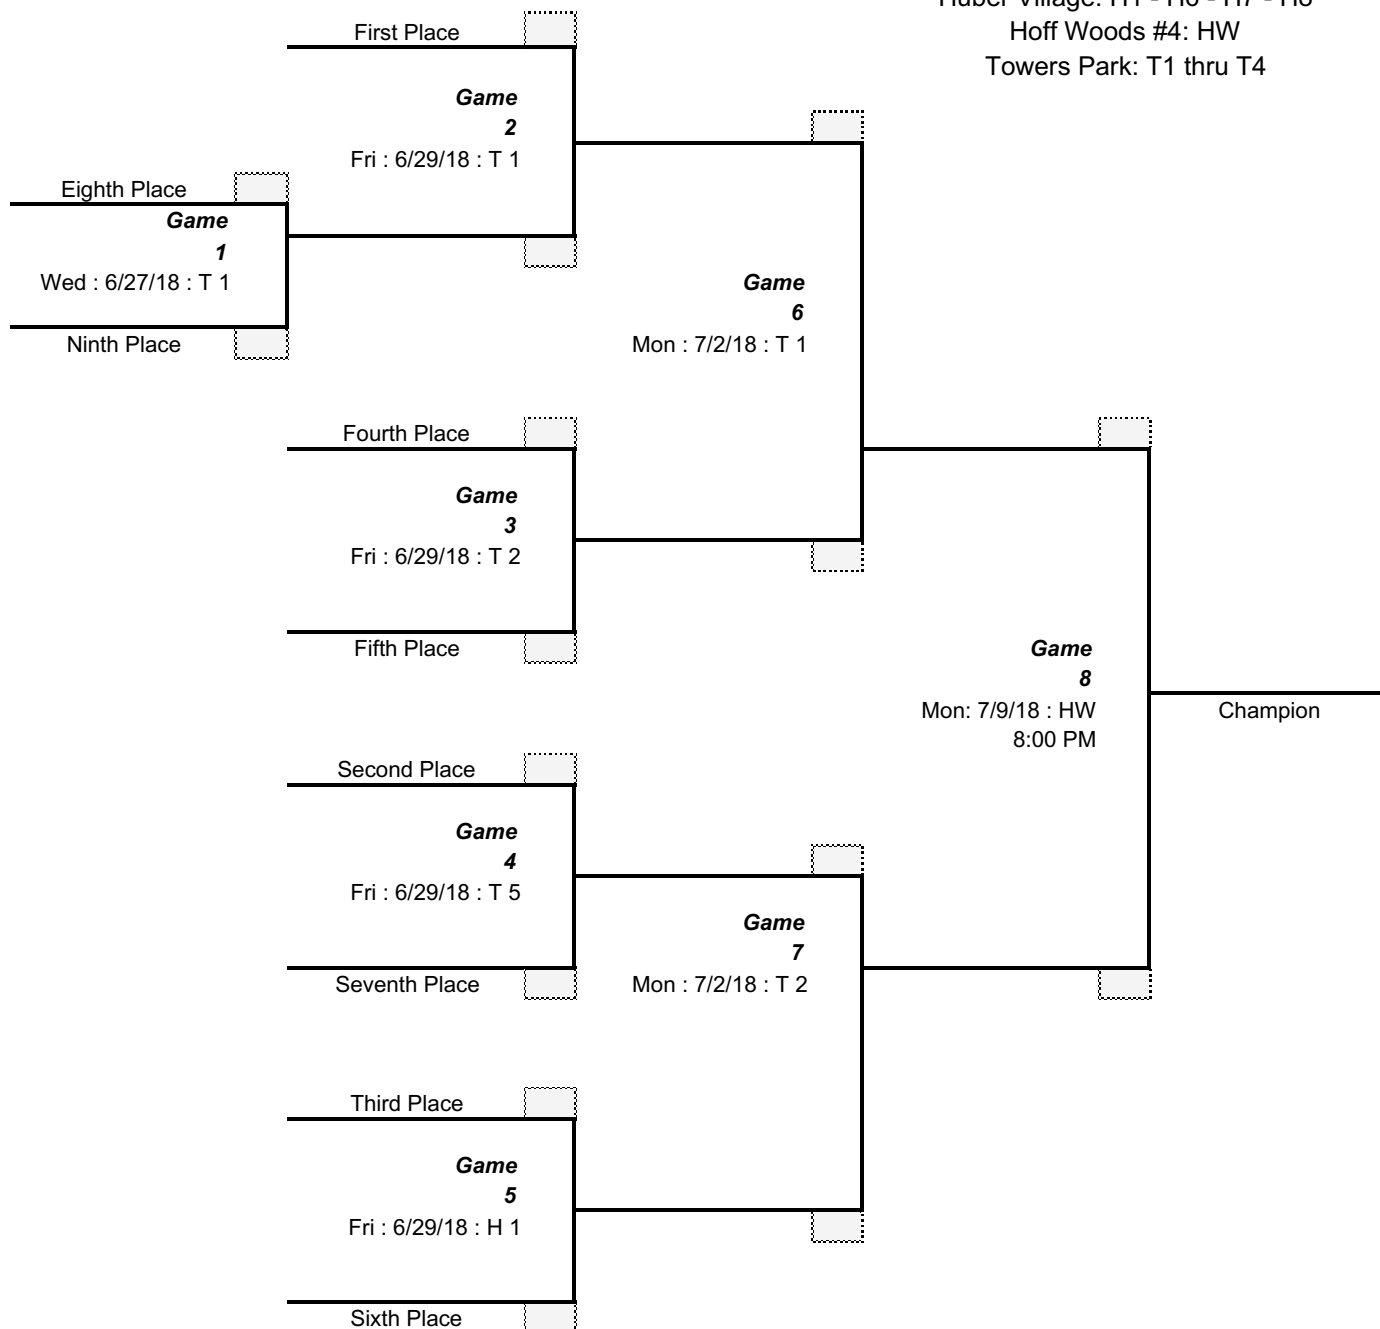

Westerville Youth Baseball and Softball League

2018 JBBL Coach Pitch "A" League - Post Season Schedule

FIELDS KEY

Huber Village: H1 - H6 - H7 - H8

Hoff Woods #4: HW

Towers Park: T1 thru T4

All weekday tournament games will begin at 6:30 PM
 Exception: Championship Game at Hoff Woods Park will begin at 8:00 PM

Home team shall be the top team in each game bracket.

Rain will change this schedule. Be prepared to play on any day (weekends at any time).