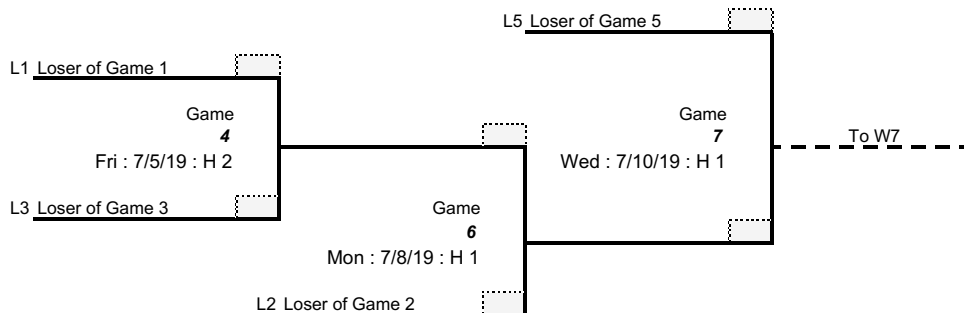

Westerville Youth Baseball and Softball League

2019 JBBL Blue Hat League - Post Season Schedule

Revised 5/1/2019

FIELDS KEY

- Highlands Park #1 - H 1
- Highlands Park #2 - H 2
- Highlands Park #3 - H 3
- Hoff Woods - HW

Lower Bracket

Regular season standings will determine tournament seeding; tie-breaking formulae will be used as needed. After the tournament is seeded, regular season standings will have no further bearing on the tournament pairings.