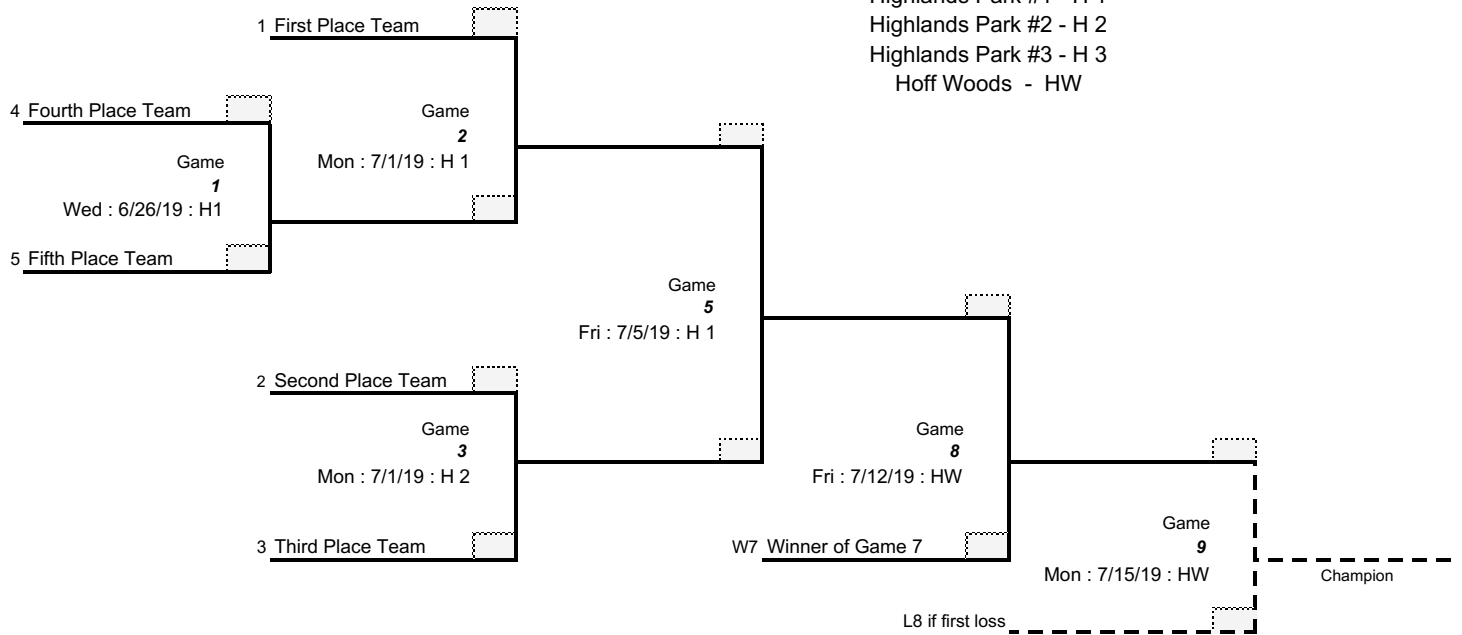

Westerville Youth Baseball and Softball League

2019 JBBL Blue Hat League - Post Season Schedule

Revised 5/1/2019

FIELDS KEY

- Highlands Park #1 - H 1
- Highlands Park #2 - H 2
- Highlands Park #3 - H 3
- Hoff Woods - HW

Lower Bracket

Regular season standings will determine tournament seeding; tie-breaking formulae will be used as needed. After the tournament is seeded, regular season standings will have no further bearing on the tournament pairings.