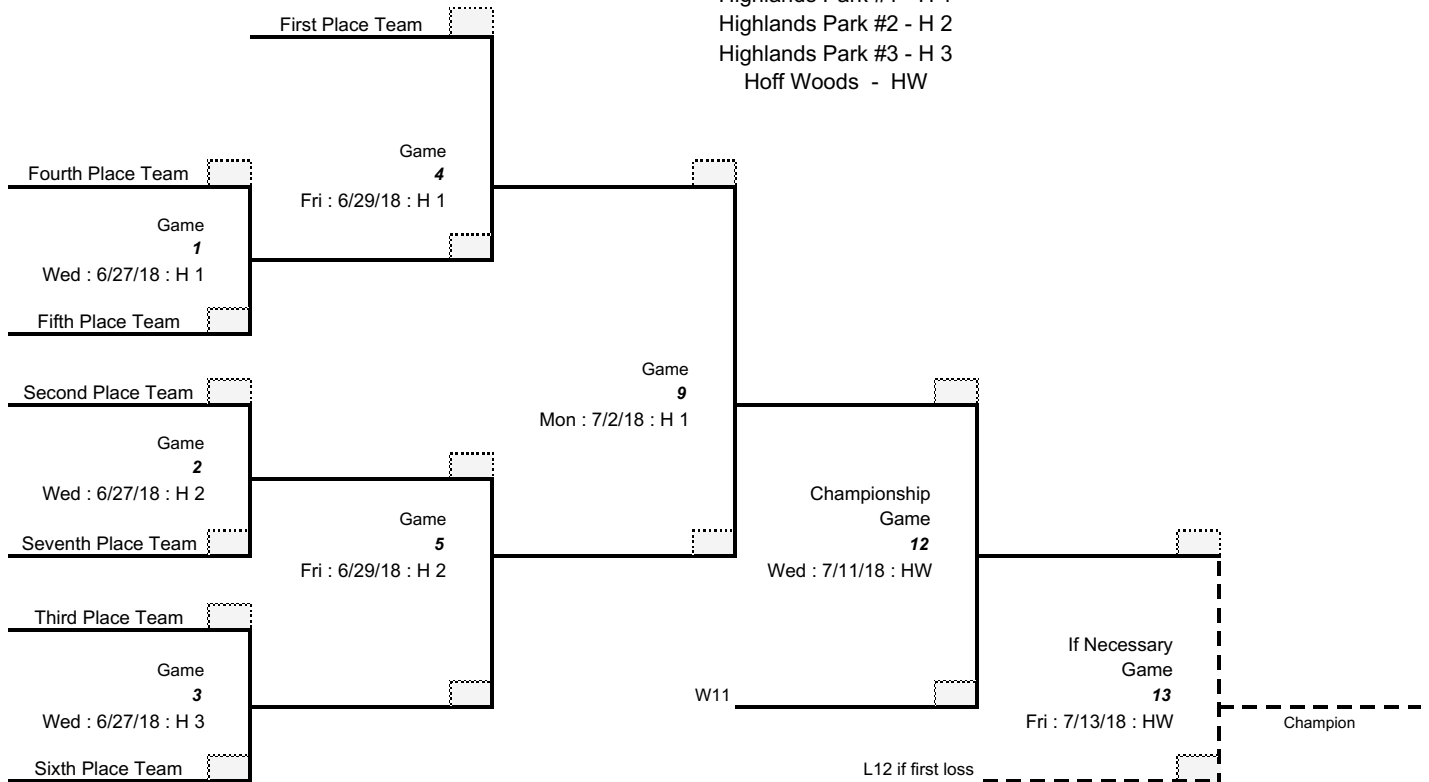

# Westerville Youth Baseball and Softball League

2018 JBBL Blue Hat League - Post Season Schedule

## FIELDS KEY

- Highlands Park #1 - H 1
- Highlands Park #2 - H 2
- Highlands Park #3 - H 3
- Hoff Woods - HW

## Loser's Bracket

Regular season standings will determine tournament seeding; tie-breaking formulae will be used as needed. After the tournament is seeded, regular season standings will have no further bearing on the tournament pairings.