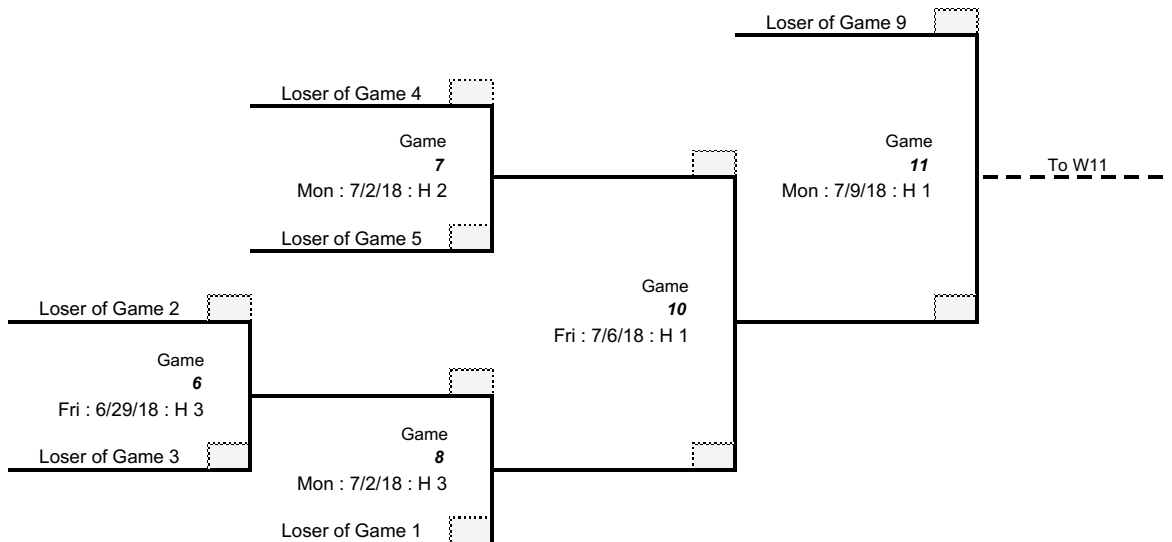

# Westerville Youth Baseball and Softball League

2018 JBBL Blue Hat League - Post Season Schedule

## FIELDS KEY

- Highlands Park #1 - H 1
- Highlands Park #2 - H 2
- Highlands Park #3 - H 3
- Hoff Woods - HW

## Loser's Bracket

Regular season standings will determine tournament seeding; tie-breaking formulae will be used as needed. After the tournament is seeded, regular season standings will have no further bearing on the tournament pairings.