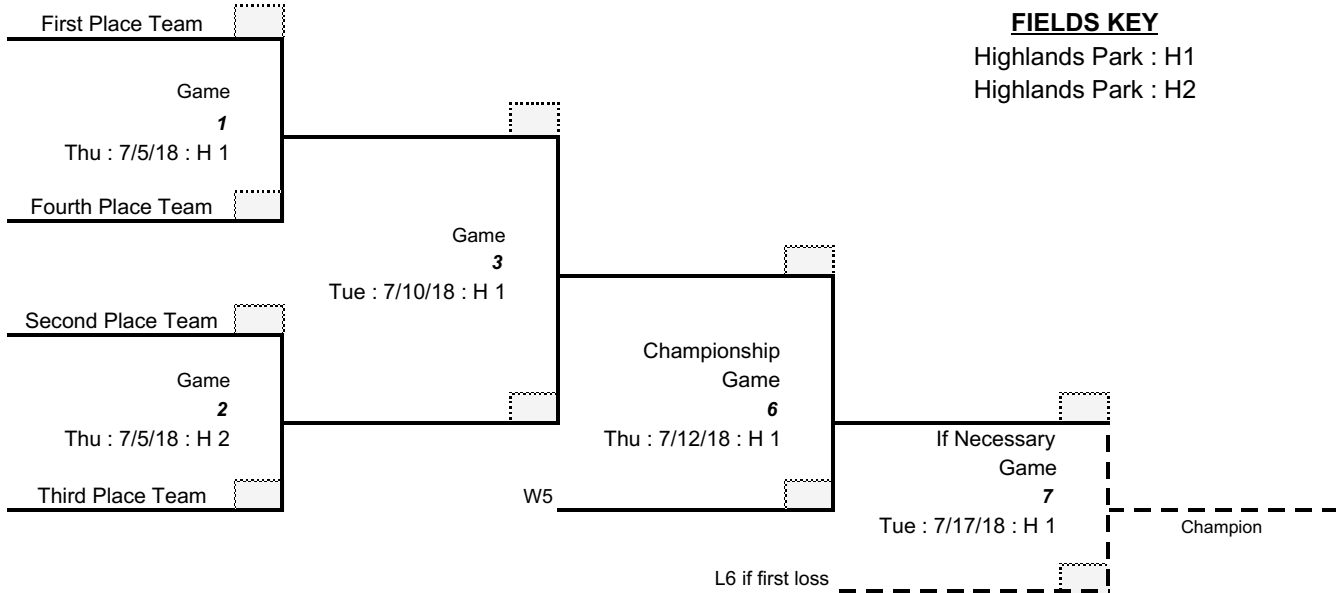

# Westerville Youth Baseball and Softball League

2018 JBBL Black Hat League - Post Season Schedule

## Loser's Bracket

Regular season standings will determine tournament seeding; tie-breaking formulae will be used as needed. After the tournament is seeded, regular season standings will have no further bearing on the tournament pairings.