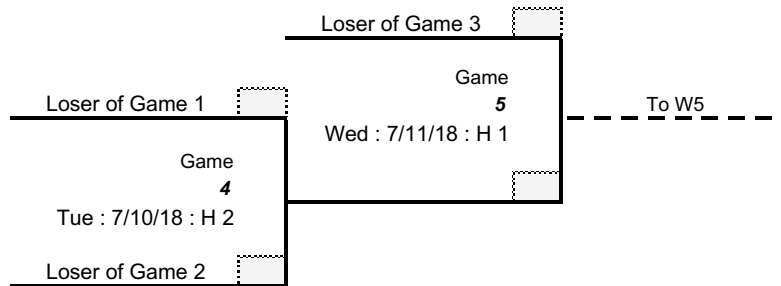

# Westerville Youth Baseball and Softball League

2018 JBBL Black Hat League - Post Season Schedule

## Loser's Bracket

Regular season standings will determine tournament seeding; tie-breaking formulae will be used as needed. After the tournament is seeded, regular season standings will have no further bearing on the tournament pairings.