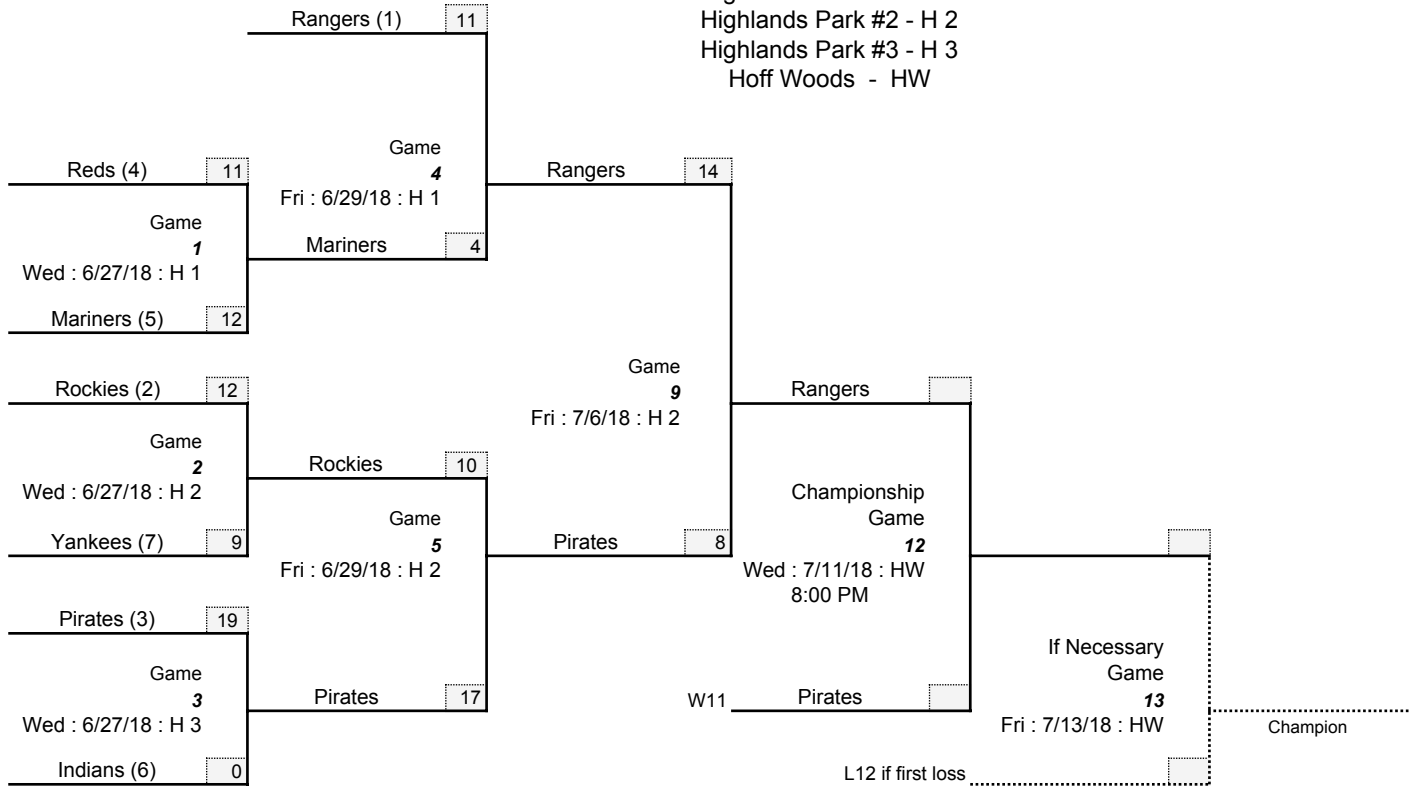

Westerville Youth Baseball and Softball League

2018 JBBL Blue Hat League - Post Season Schedule

Revised 7/9/18

FIELDS KEY

Highlands Park #1 - H 1
 Highlands Park #2 - H 2
 Highlands Park #3 - H 3
 Hoff Woods - HW

Lower Bracket

Regular season standings will determine tournament seeding; tie-breaking formulae will be used as needed. After the tournament is seeded, regular season standings will have no further bearing on the tournament pairings.

All weekday tournament games will begin at 6:15 PM or as announced..

Home team shall be the top team in each game bracket.

The regular season rules and pitching count will apply during the tournament.

Canceled tournament games will generally be moved one tournament day.