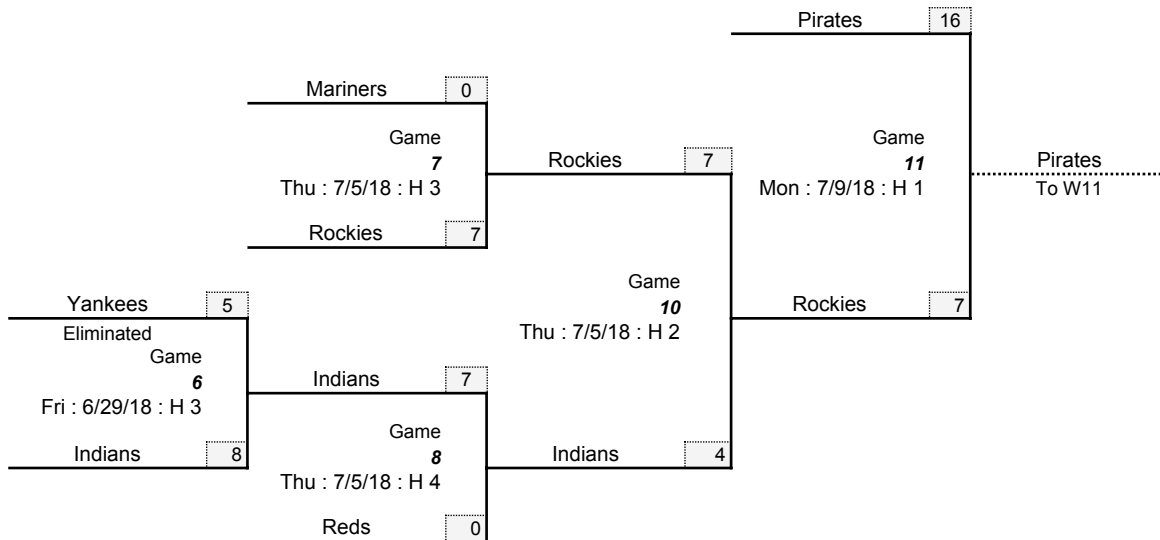

Westerville Youth Baseball and Softball League

2018 JBBL Blue Hat League - Post Season Schedule

Revised 7/9/18

FIELDS KEY

Highlands Park #1 - H 1
 Highlands Park #2 - H 2
 Highlands Park #3 - H 3
 Hoff Woods - HW

Lower Bracket

Regular season standings will determine tournament seeding; tie-breaking formulae will be used as needed. After the tournament is seeded, regular season standings will have no further bearing on the tournament pairings.