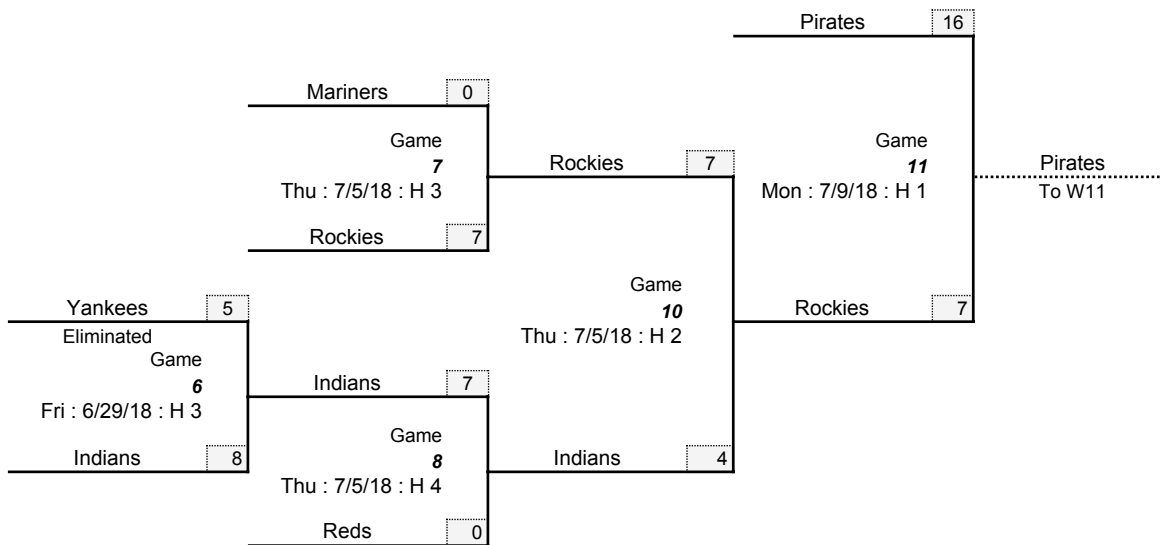

Westerville Youth Baseball and Softball League

2018 JBBL Blue Hat League - Post Season Schedule

Final

FIELDS KEY

Highlands Park #1 - H 1
 Highlands Park #2 - H 2
 Highlands Park #3 - H 3
 Hoff Woods - HW

Lower Bracket

Regular season standings will determine tournament seeding; tie-breaking formulae will be used as needed.
 After the tournament is seeded, regular season standings will have no further bearing on the tournament pairings.
 All weekday tournament games will begin at 6:15 PM or as announced..
 Home team shall be the top team in each game bracket.
 The regular season rules and pitching count will apply during the tournament.
 Canceled tournament games will generally be moved one tournament day.
 Weekends will be used to bring the tournament back on schedule.
 Rain will change this schedule. Be prepared to play on any day (weekends at any time).