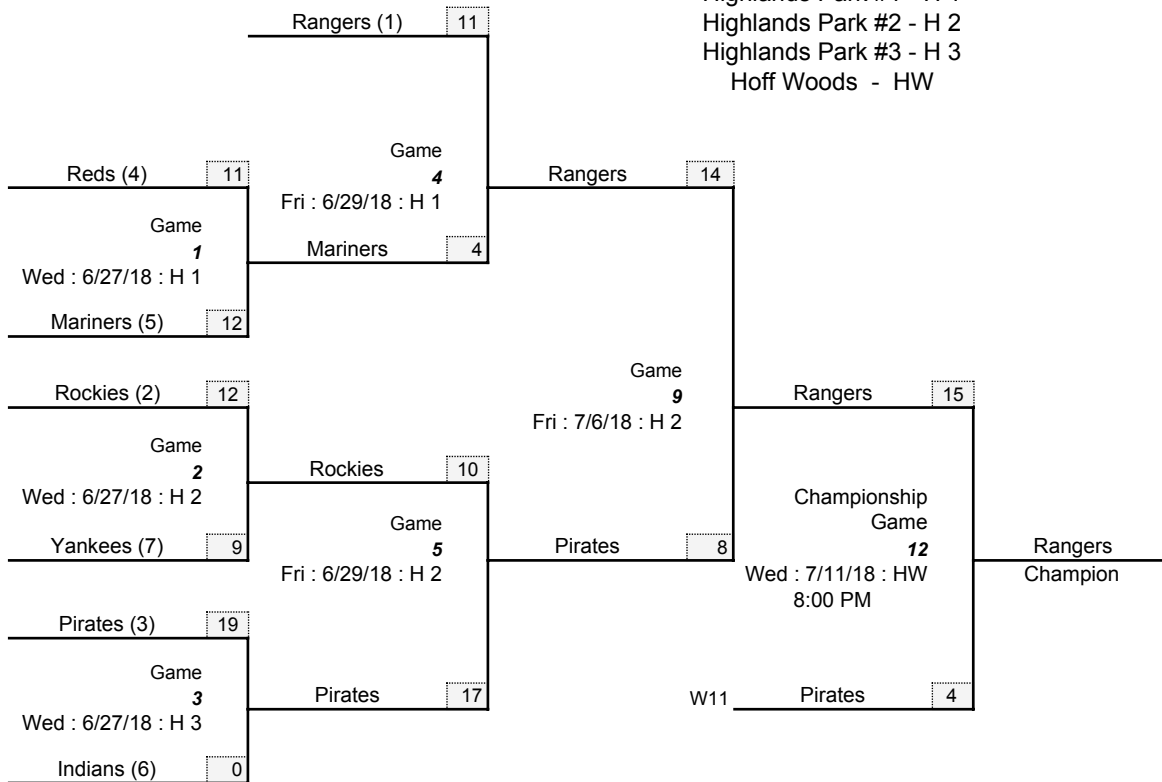

Westerville Youth Baseball and Softball League

2018 JBBL Blue Hat League - Post Season Schedule

Final

FIELDS KEY

Highlands Park #1 - H 1
 Highlands Park #2 - H 2
 Highlands Park #3 - H 3
 Hoff Woods - HW

Lower Bracket

Regular season standings will determine tournament seeding; tie-breaking formulae will be used as needed.
 After the tournament is seeded, regular season standings will have no further bearing on the tournament pairings.
 All weekday tournament games will begin at 6:15 PM or as announced..
 Home team shall be the top team in each game bracket.
 The regular season rules and pitching count will apply during the tournament.
 Canceled tournament games will generally be moved one tournament day.
 Weekends will be used to bring the tournament back on schedule.
 Rain will change this schedule. Be prepared to play on any day (weekends at any time).