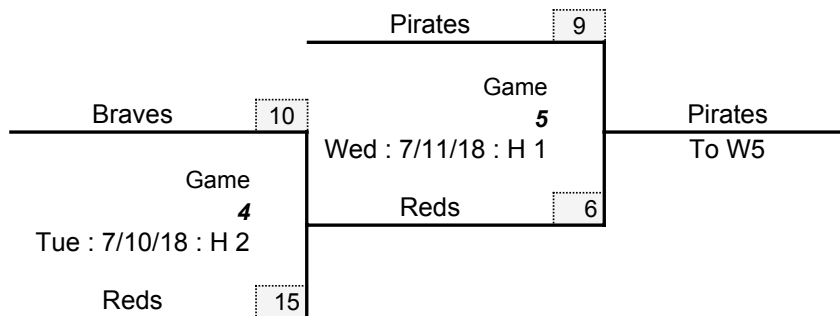

# Westerville Youth Baseball and Softball League

2018 JBBL Black Hat League - Post Season Schedule

**Final**  
**FIELDS KEY**  
 Highlands Park : H1  
 Highlands Park : H2

## Lower Bracket

Regular season standings will determine tournament seeding; tie-breaking formulae will be used as needed. After the tournament is seeded, regular season standings will have no further bearing on the tournament pairings.