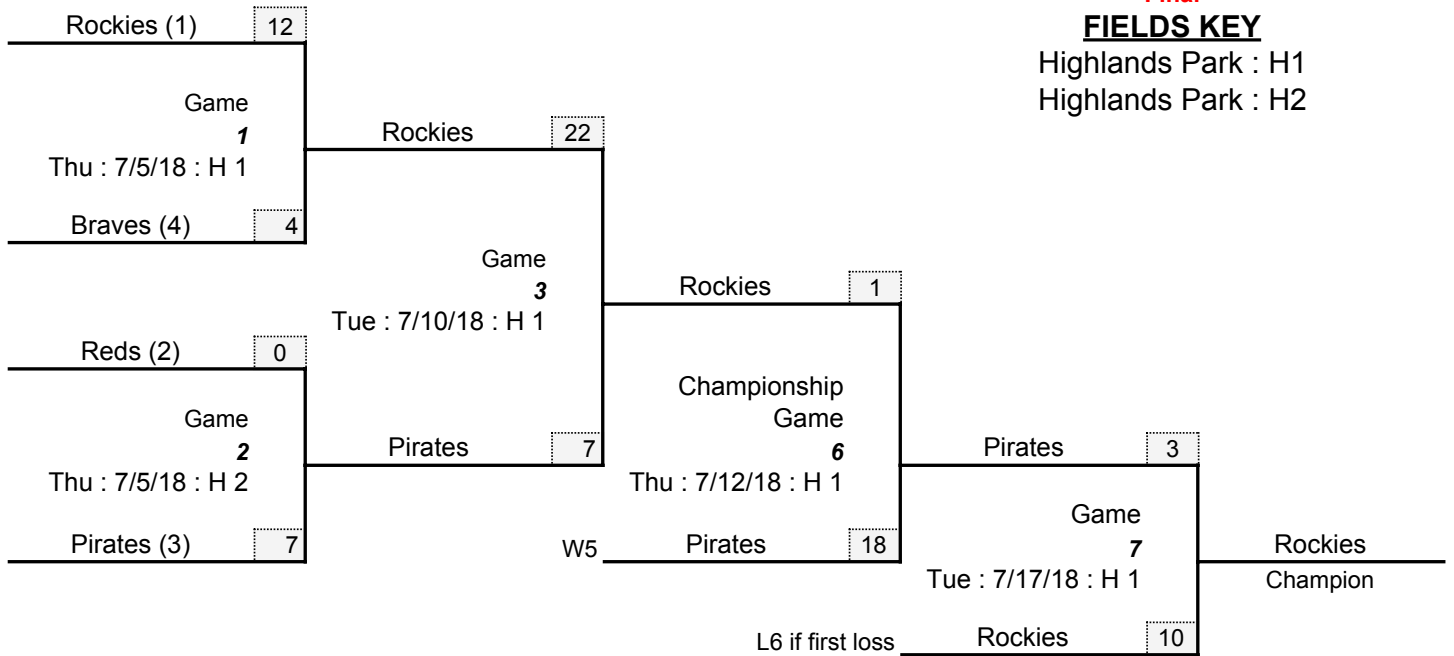

# Westerville Youth Baseball and Softball League

2018 JBBL Black Hat League - Post Season Schedule

**Final**  
**FIELDS KEY**  
 Highlands Park : H1  
 Highlands Park : H2

## Lower Bracket

Regular season standings will determine tournament seeding; tie-breaking formulae will be used as needed. After the tournament is seeded, regular season standings will have no further bearing on the tournament pairings.