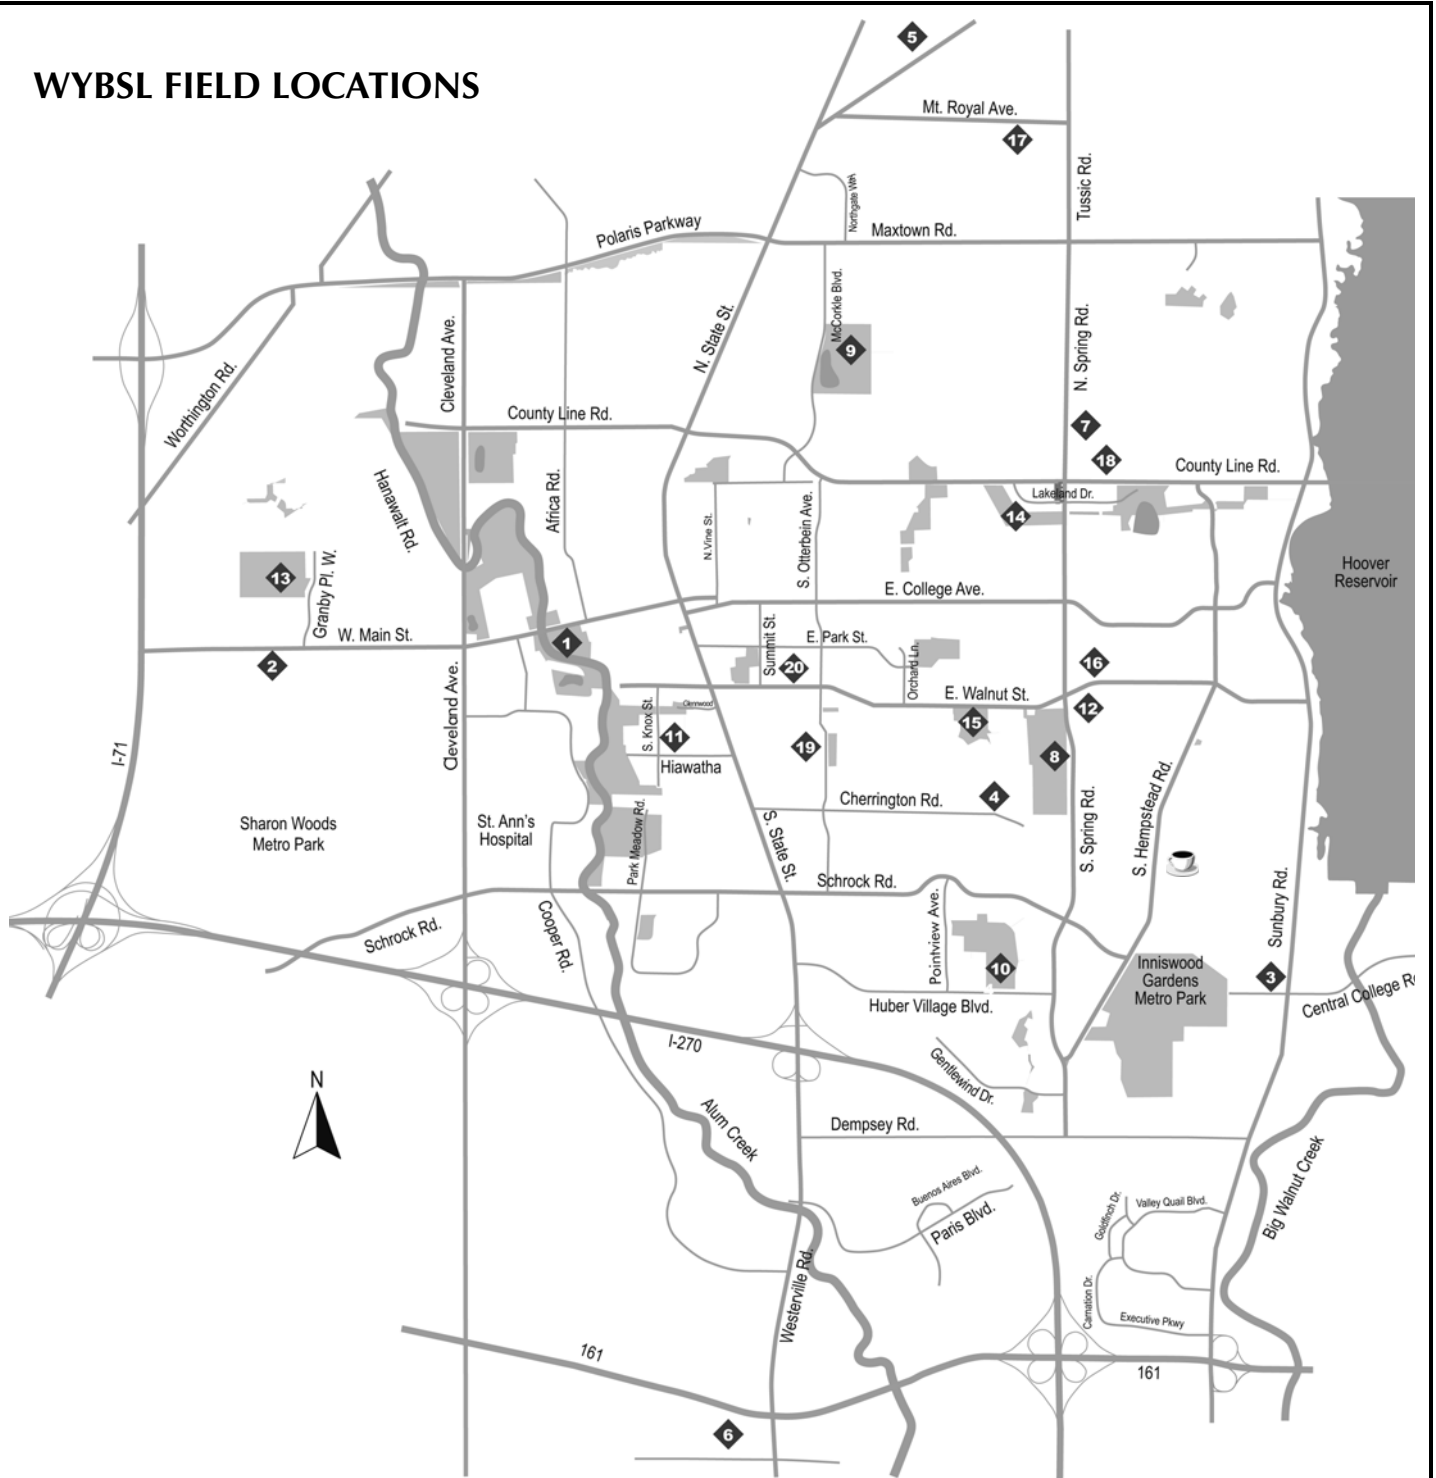

# WYBSL FIELD LOCATIONS

Key Park/School	# of Fields	Location	Key Park/School	# of Fields	Location
1 Alum Creek Park	1	221 W. Main St.	11 Longfellow School	1	120 Hiawatha Ave.
2 Annehurst School	2	925 W. Main St.	12 Mark Twain School	1	799 E. Walnut St.
3 Central College School	1	825 S. Sunbury Rd.	13 Metzger Park	4	137 Granby Pl.
4 Cherrington School	1	522 Cherrington Rd.	14 Towers Park	5	161 N. Spring Rd.
5 Genoa Middle School	2	5948 Old 3C Hwy.	15 Walnut Ridge Park	3	529 E. Walnut St.
6 Hawthorne School	1	5001 Far-View Rd.	16 Walnut Springs Middle School	1	888 E. Walnut St.
7 Heritage Middle School	1	390 N. Spring Rd.	17 Westerville Central HS	1	7118 Mt. Royal Ave.
8 Highlands Park	4	245 S. Spring Rd.	18 Westerville North HS	1	950 County Line Rd.
9 Hoff Woods Park	1	556 McCorkle Blvd.	19 Westerville South HS	1	303 S Otterbein Ave.
10 Huber Village Park	8	362 Huber Village Blvd.	20 Whittier School	1	130 E. Walnut St.