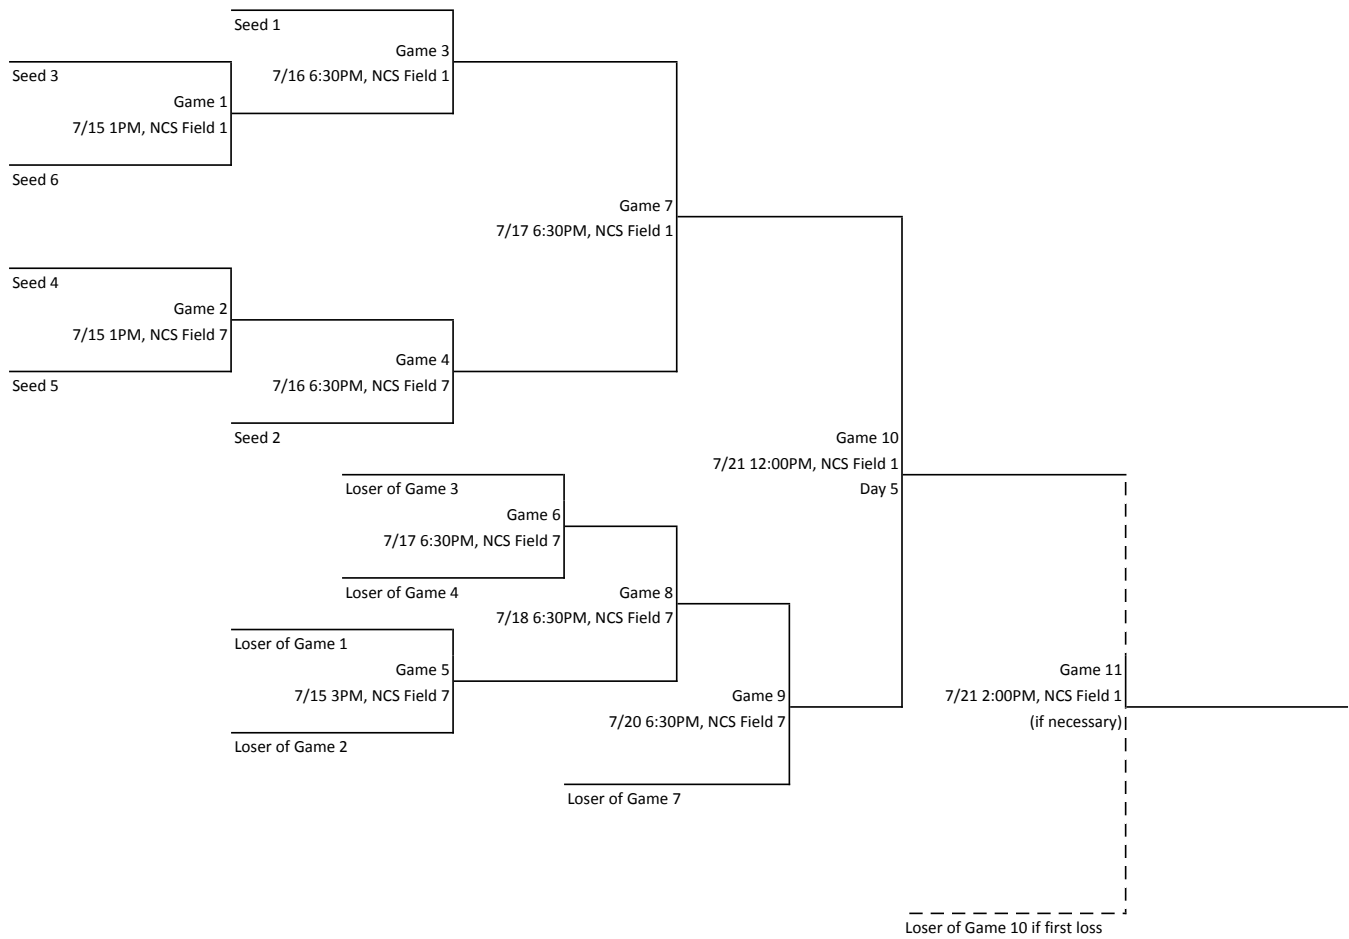

HIGH SCHOOL GIRLS - Double Elimination Tournament

Seeding is based on Regular Season as of 7/11/18.
 Home team will be determined by coin flip.
 All games are 2 hours or 7 innings, and all regular season rules apply.