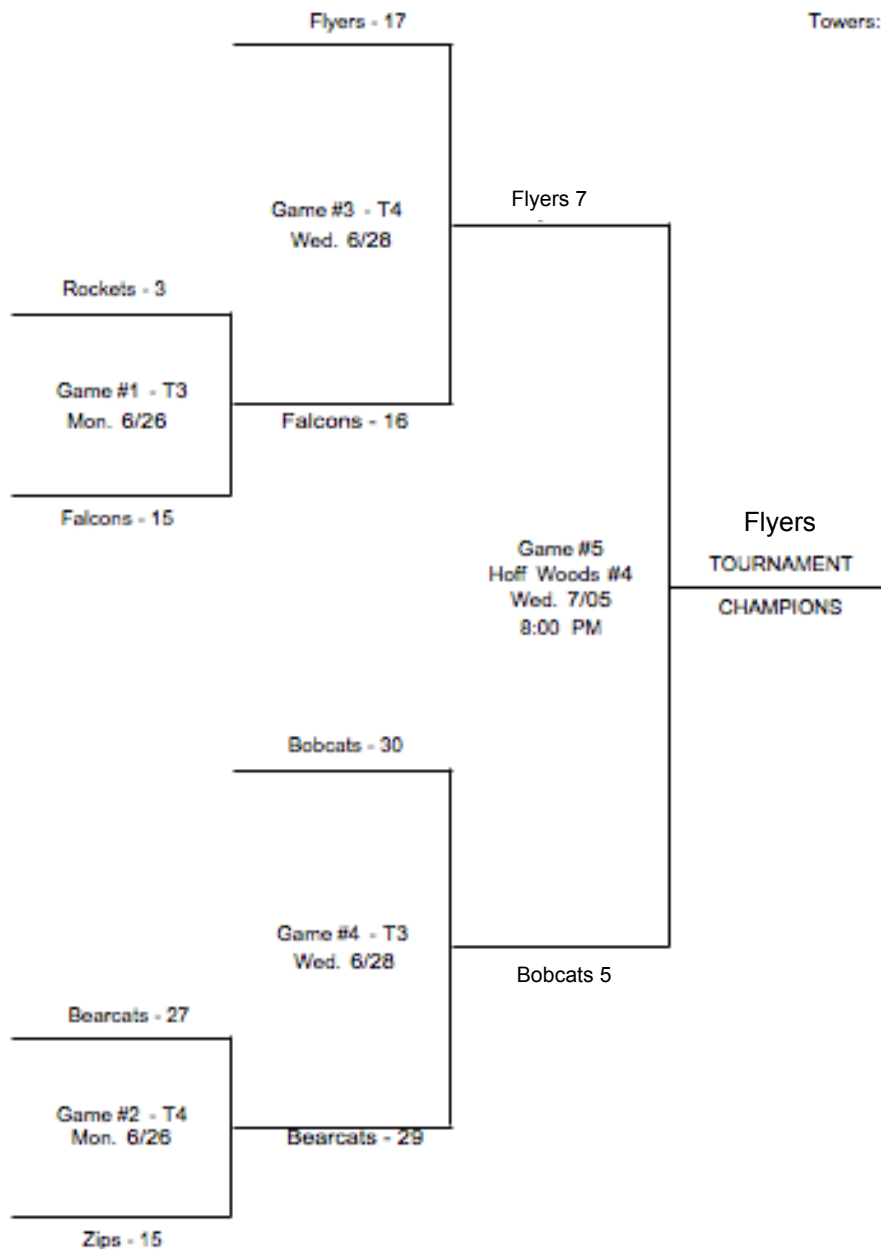

WESTERVILLE YOUTH BASEBALL AND SOFTBALL LEAGUE
2017 JGSL COACH-PITCH SOFTBALL LEAGUE – POST-SEASON TOURNAMENT

FINAL RESULTS 7/5/17

FIELDS KEY

Hoff Woods Park #4: HW

Towers: T3 - T4

All weekday tournament games will begin at 6:30 PM
Exception: Championship Game at Hoff Woods Park will begin at 8:00 PM

Home team shall be the top team in each game bracket.

Rain will change this schedule. Be prepared to play on any day (weekends at any time).