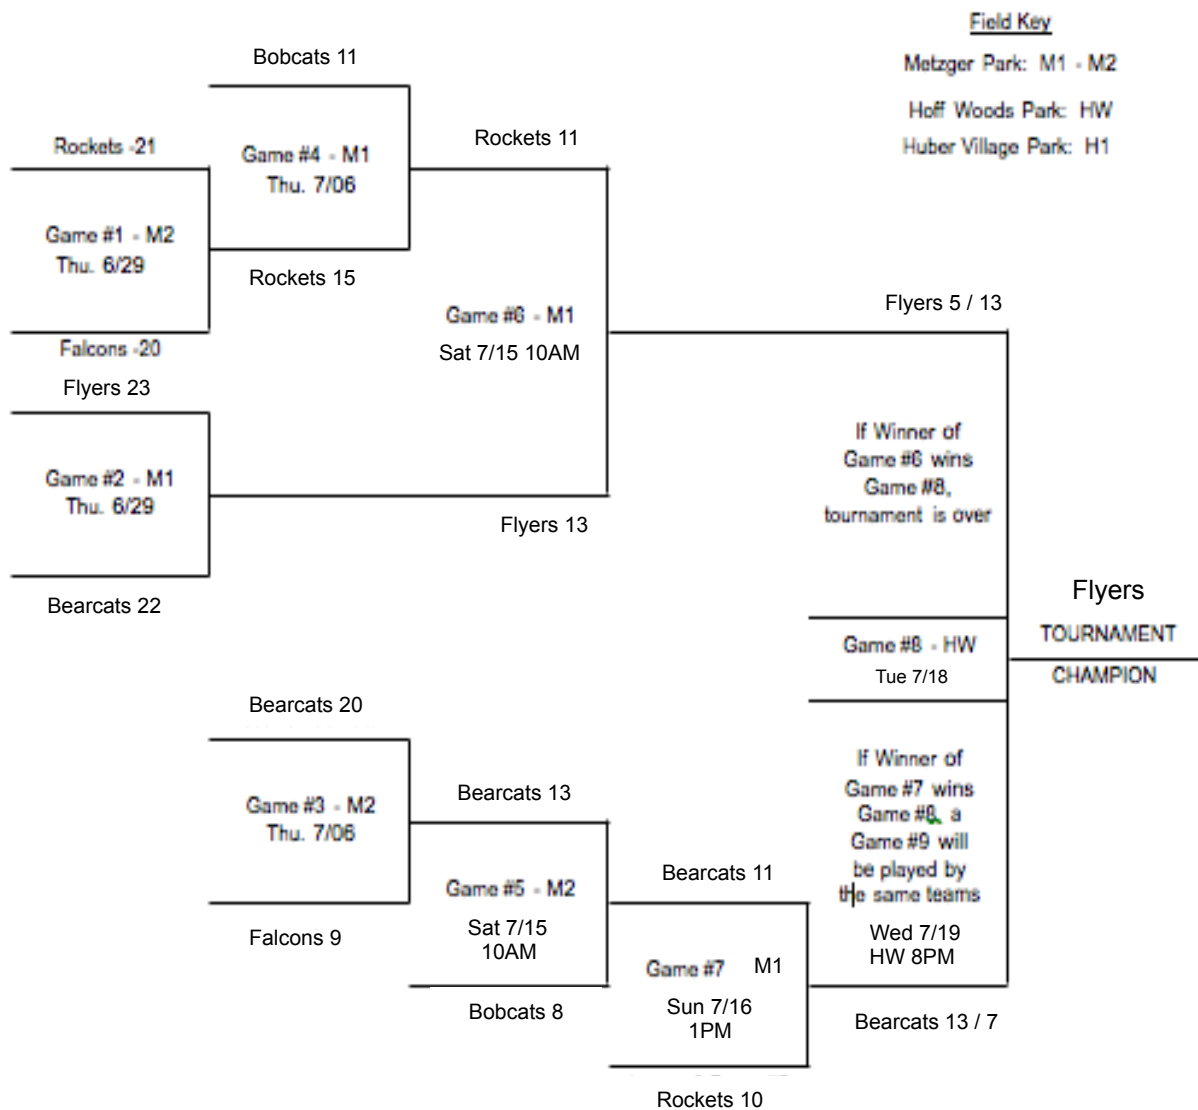

WESTERVILLE YOUTH BASEBALL AND SOFTBALL LEAGUE

2017 JGSL RED HAT SOFTBALL LEAGUE POST-SEASON TOURNAMENT

FINAL - 7/19/17

Regular season standings will determine tournament seeding; tie-breaking formulae will be used as needed. After the tournament is seeded, regular season standings will have no further bearing on tournament pairings.

All weekday tournament games will begin at 6:30 PM.

Exception: Championship Games at Hoff Woods Park will be played at 8:00 PM or as announced.

Home team shall be the top team in each game bracket.

Exception: If a Game #9 is necessary, the home team will be the winner of Game #7.

The regular season rules will apply during the tournament. Canceled

tournament games will generally be moved one tournament day;

Rain will change this schedule. Be prepared to play on any day (weekends at any time).