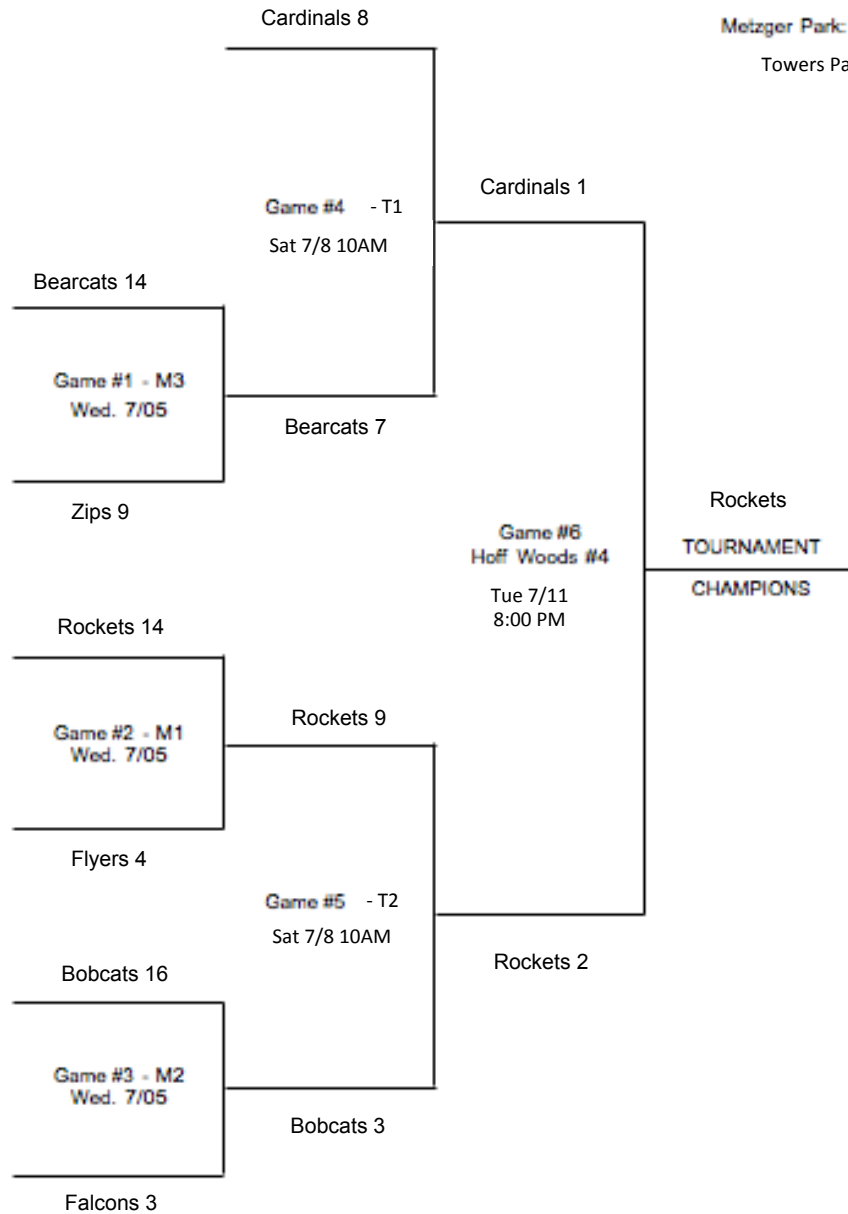

WESTERVILLE YOUTH BASEBALL AND SOFTBALL LEAGUE

2017 JGSL GREEN HAT SOFTBALL LEAGUE – POST-SEASON TOURNAMENT

FINAL - 7/11/17

FIELDS KEY

Hoff Woods Park #4: HW
Metzger Park: M1 - M2 - M3
Towers Park: T1 - T2

All weekday tournament games will begin at 6:30 PM
Exception: Championship Game at Hoff Woods Park will begin at 8:00 PM

Home team shall be the top team in each game bracket.

Rain will change this schedule. Be prepared to play on any day (weekends at any time).