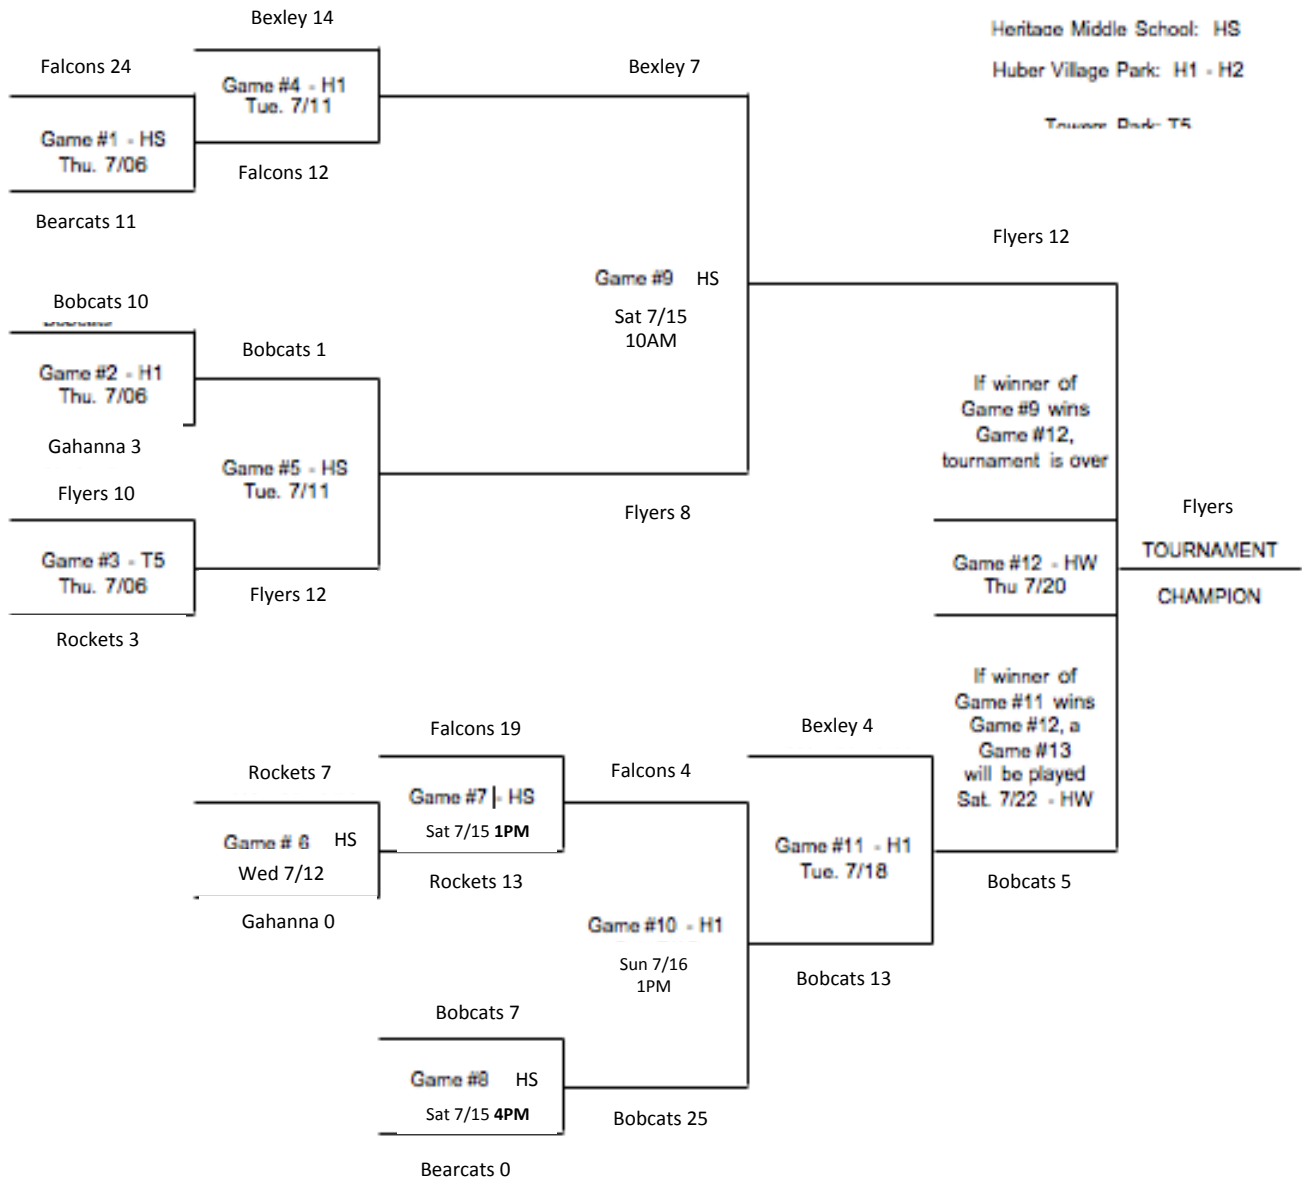

WESTERVILLE YOUTH BASEBALL AND SOFTBALL LEAGUE

2017 JGSL BLUE HAT SOFTBALL LEAGUE – POST-SEASON TOURNAMENT

FINAL – 7/20/17

Field Key

Heritage Middle School: HS

Huber Village Park: H1 - H2

~~Townsend Park: T5~~

Division regular season standings will determine tournament seeding; tie-breaking formulae will be used as needed. After the tournament is seeded, regular season standings will have no further bearing on tournament pairings.