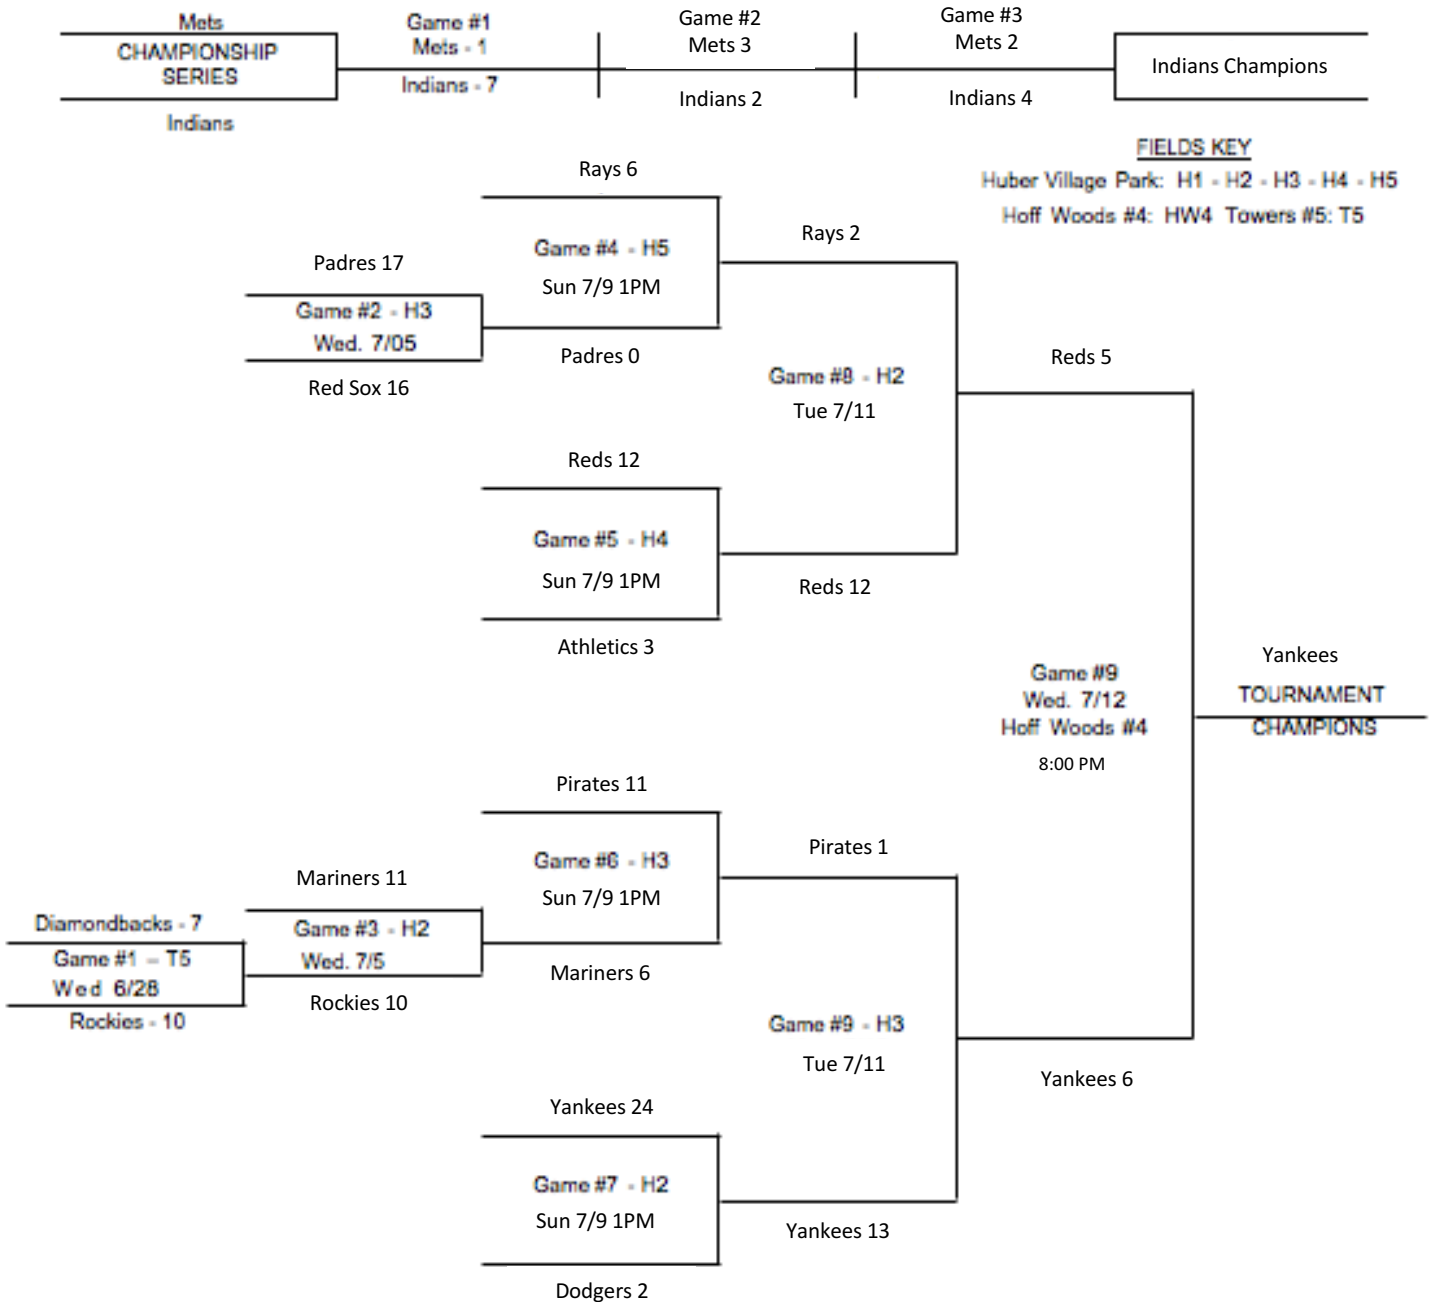

WESTERVILLE YOUTH BASEBALL AND SOFTBALL LEAGUE

2017 JBBL GREEN HAT BASEBALL LEAGUE CHAMPIONSHIP SERIES AND POST-SEASON TOURNAMENT

FINAL - 7/12/17

Series and Tournament games are scheduled to be played at 8:30 PM.

Exception: Series and Championship Games at Hoff Woods Park are scheduled to be played at 8:00 PM.

Rain will change this schedule. Be prepared to play on any day (weekends at any time). Championship Series:

Home team for Game #1 will be determined by a coin toss and will alternate thereafter.

Championship Series: If a third game is necessary, it shall be played as a new pitching week.

Tournament: Home team will be the top team in each game bracket.

Exception: Home team for Tournament Championship Game will be determined by a coin toss.