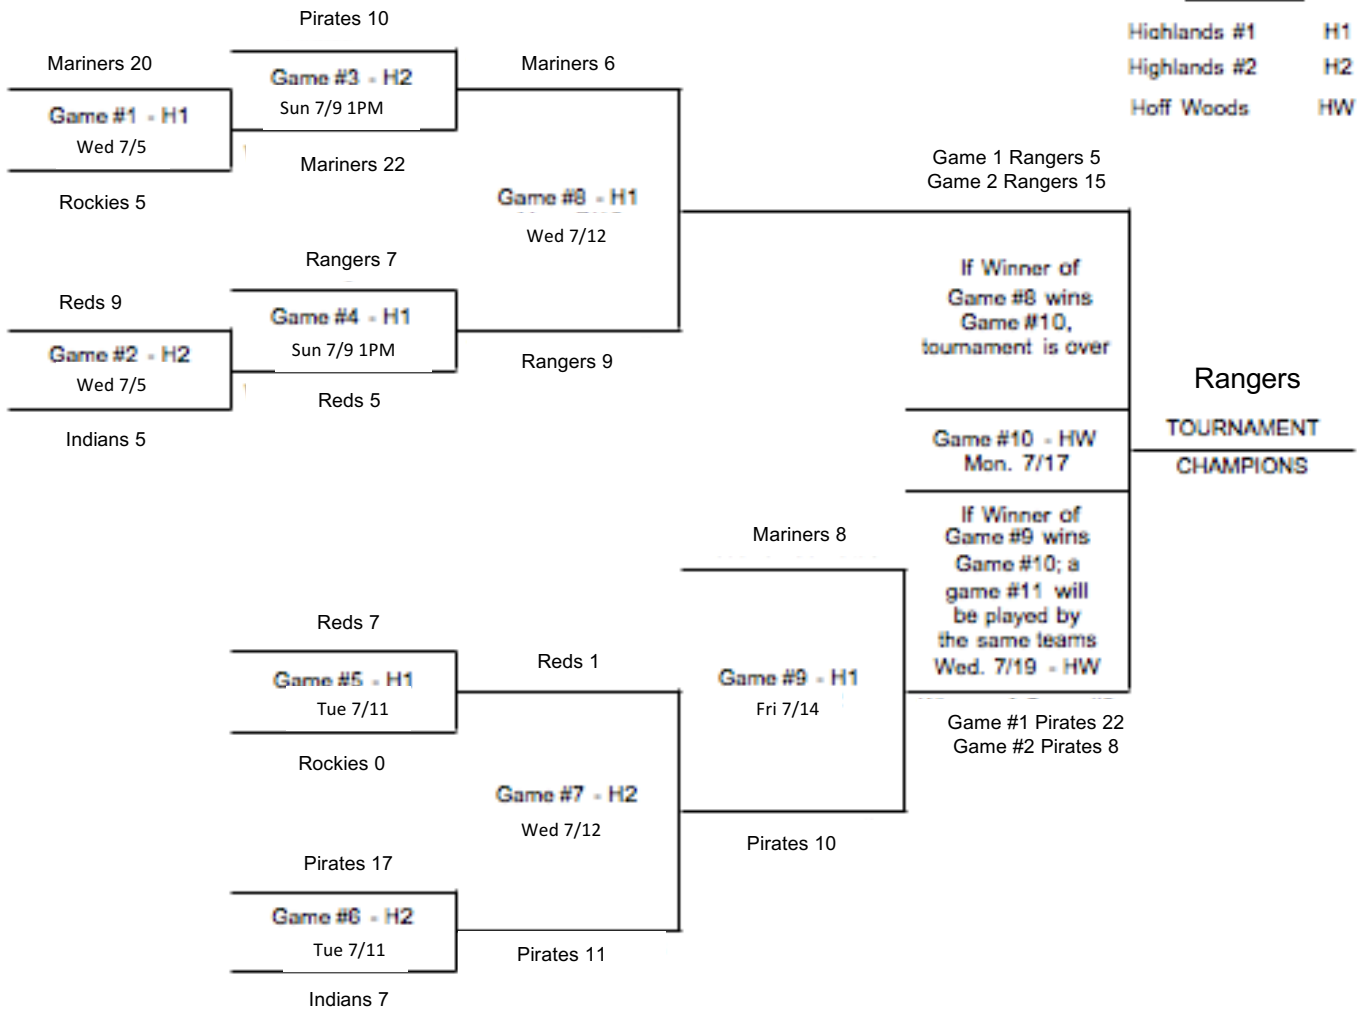

All weekday tournament games will begin at 6:15 PM or as announced.

Home team shall be the top team in each game bracket.

Exception: If a Game #9 is necessary, the home team will be the winner of Game #7.

Division regular season standings will determine tournament seeding; tie-breaking formulae will be used as needed. After the tournament is seeded, regular season standings will have no further bearing on tournament pairings.