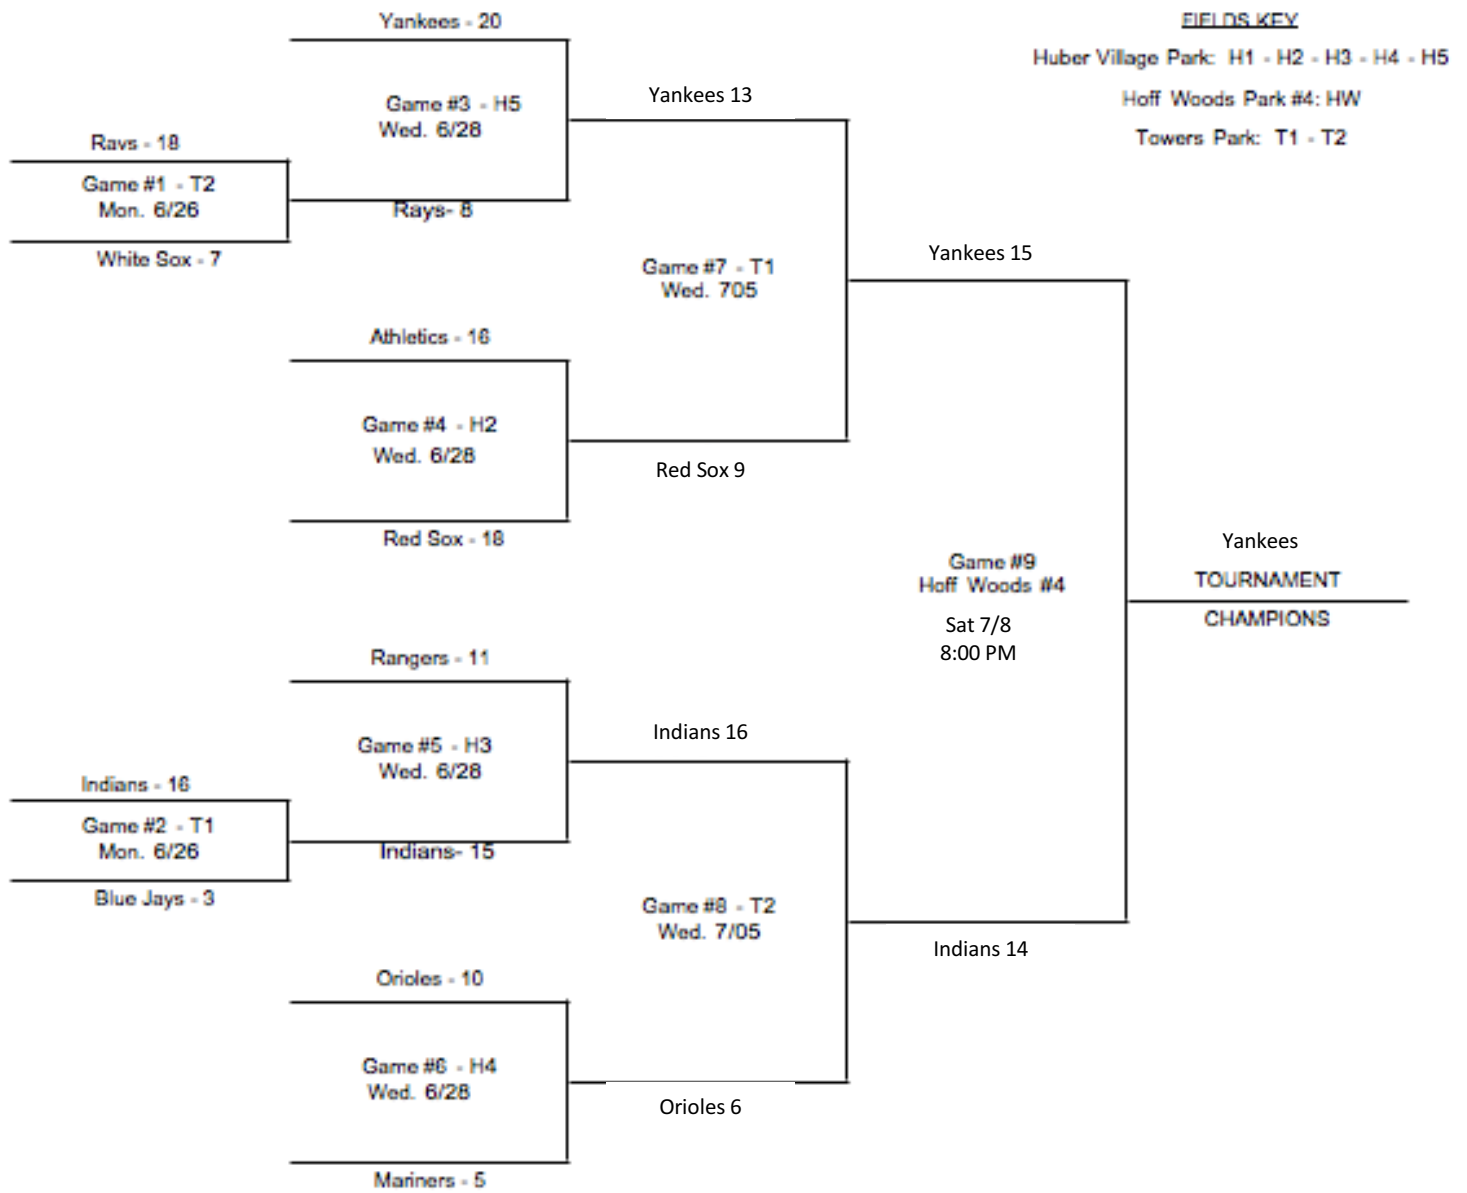

WESTERVILLE YOUTH BASEBALL AND SOFTBALL LEAGUE
2017 JBBL COACH-PITCH "A" BASEBALL LEAGUE – P O S T - S E A S O N T O U R N A M E N T
FINAL – 7/8/17

Tournament games will begin at 6:30 PM, except as noted or rescheduled.

Home team shall be the top team in each game bracket.

Postponed/canceled games will generally be moved one day (Monday games to Tuesday; Wednesday games to Thursday, etc.)

Weekends will be used to bring tournament back on schedule.