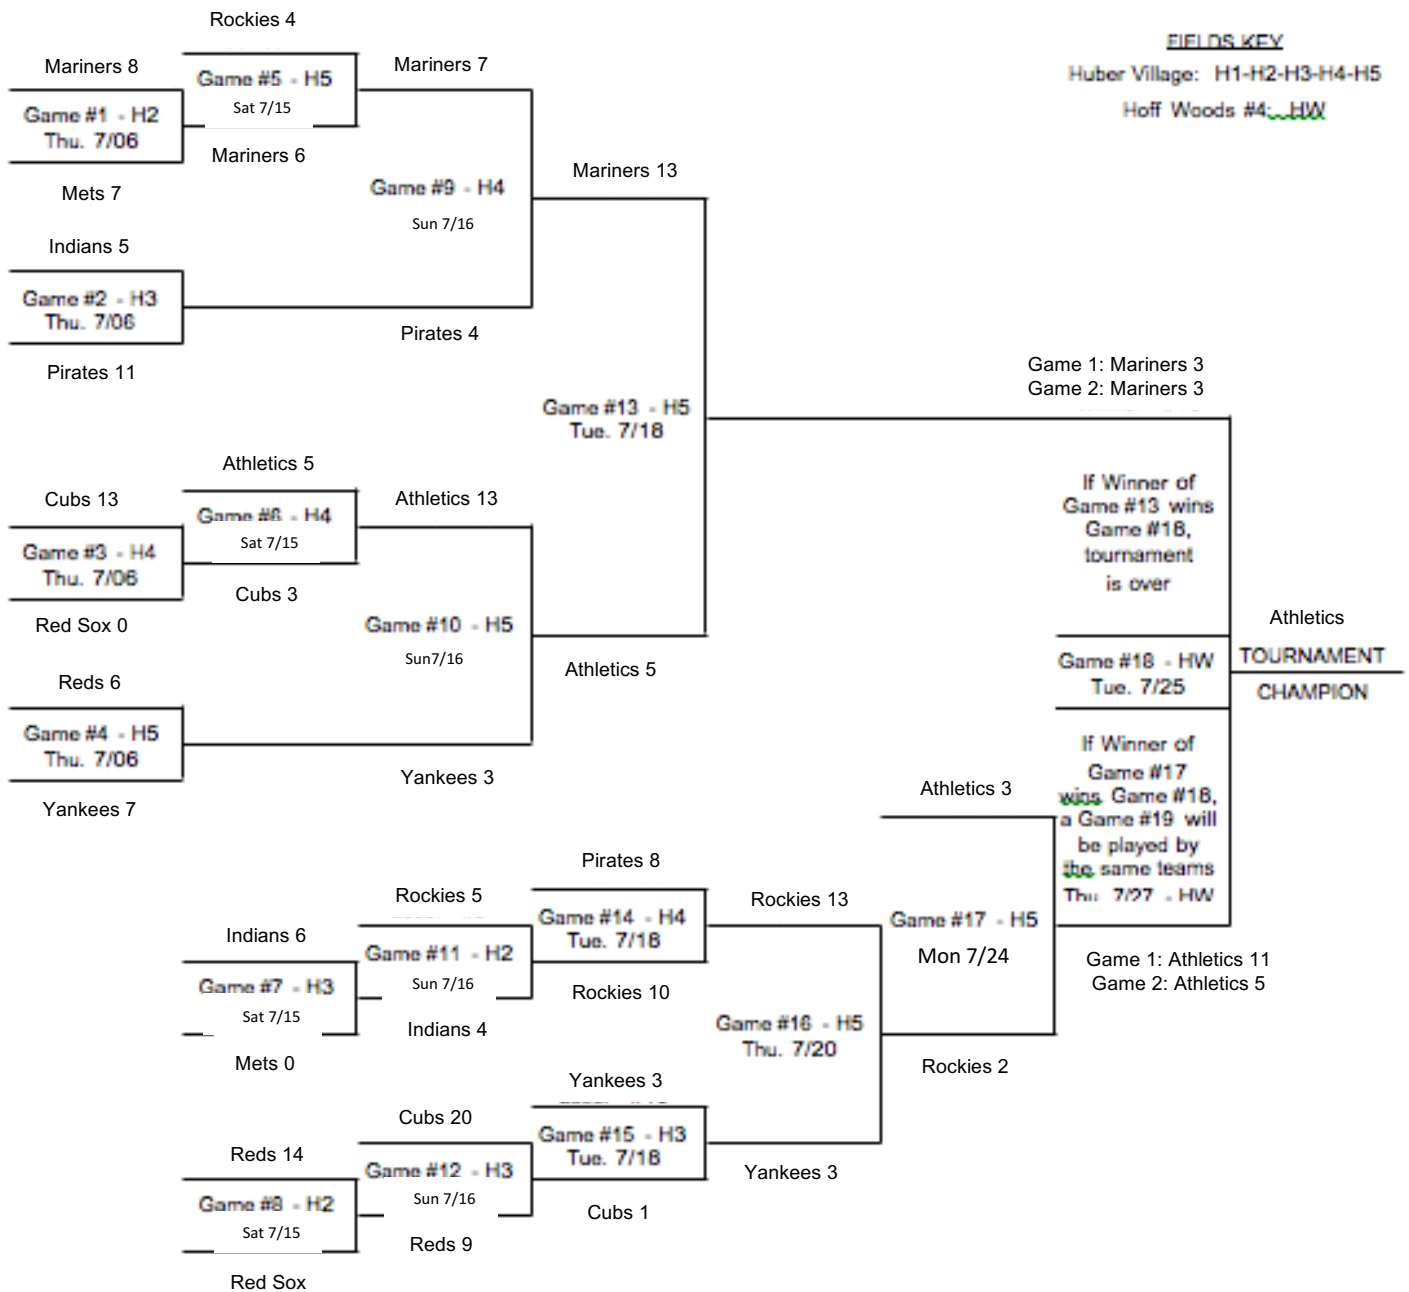

WESTERVILLE YOUTH BASEBALL AND SOFTBALL LEAGUE

2017 JBBL RED HAT BASEBALL LEAGUE POST-SEASON TOURNAMENT

FINAL - 7/29/17

All weekday tournament games will begin at 6:30 PM. All Saturday games will begin at 10:00 AM.
Exception: All games at Hoff Woods Park will begin at 8:00 PM.

Home team shall be the top team in each game bracket.

Exceptions: Home team for Games #13 and #16 shall be determined by a coin toss before the game.
If a Game #19 is necessary, the home team will be the winner of Game #17.

WYBSL's regular season rules and normal Pitching Week will apply during the tournament.

Canceled tournament games will be generally moved one tournament day;
Weekends will be used to bring the tournament back on schedule.