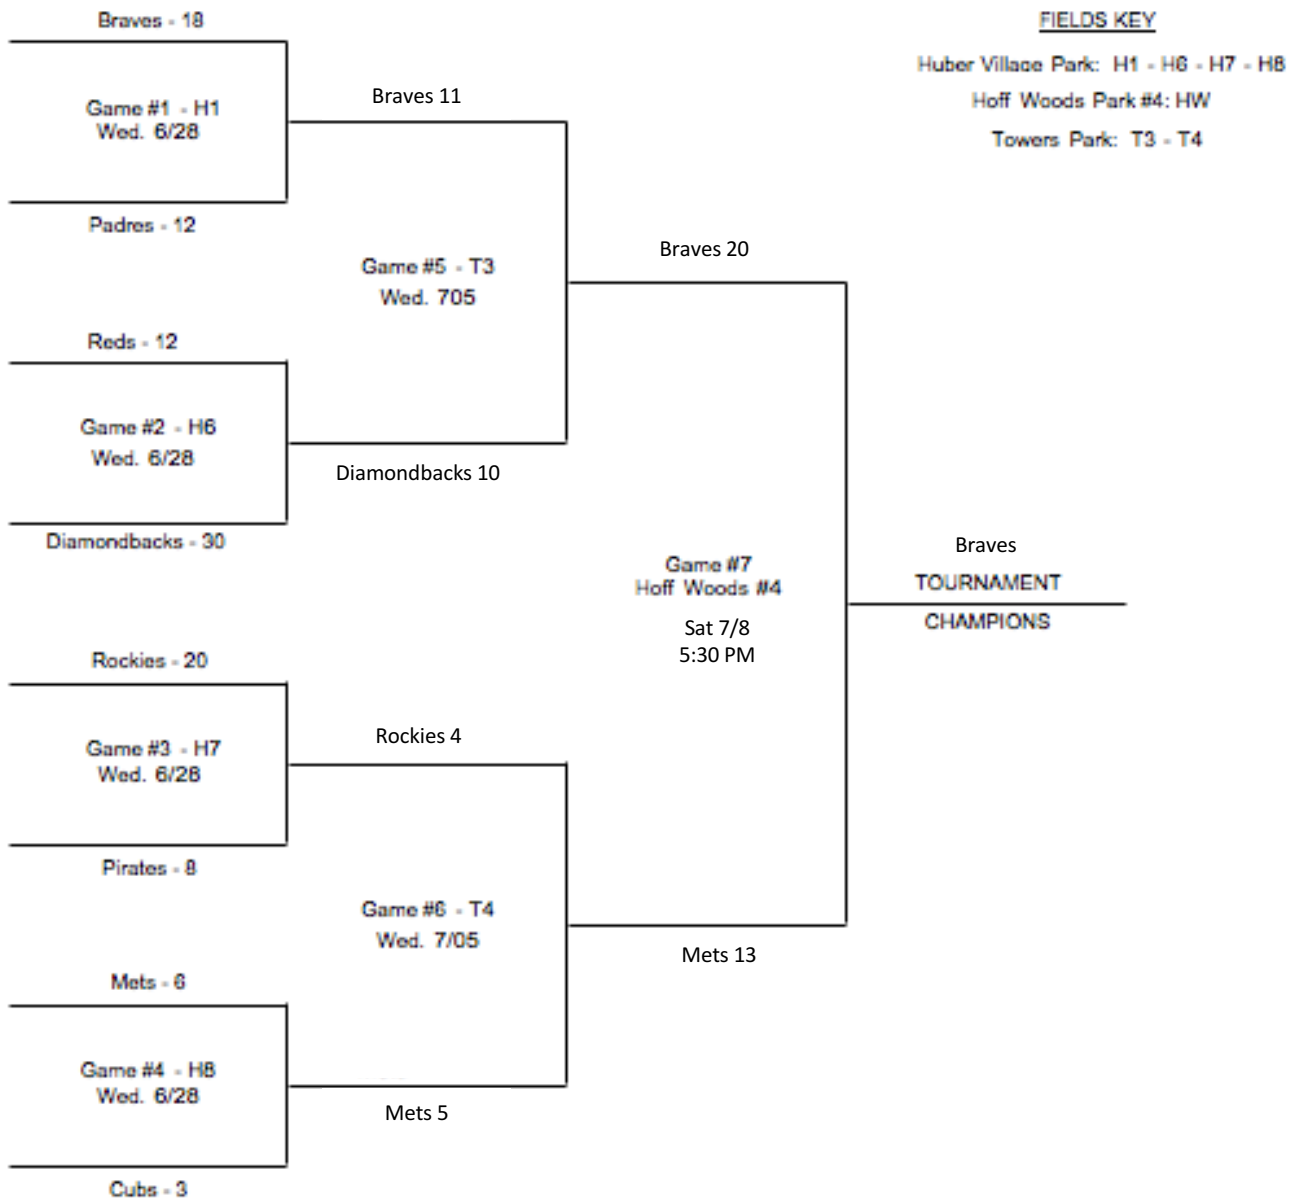

WESTERVILLE YOUTH BASEBALL AND SOFTBALL LEAGUE

2017 JBBL COACH-PITCH "B" BASEBALL LEAGUE – POST-SEASON TOURNAMENT

FINAL - 7/8/17

All weekday tournament games will begin at 6:30 PM. All Saturday games will begin at 10:00 AM.
Exception: All games at Hoff Woods Park will begin at 8:00 PM.

Home team shall be the top team in each game bracket.

Exceptions: Home team for Games #13 and #16 shall be determined by a coin toss before the game.
If a Game #19 is necessary, the home team will be the winner of Game #17.

WYBSL's regular season rules and normal Pitching Week will apply during the tournament.

Canceled tournament games will be generally moved one tournament day;
Weekends will be used to bring the tournament back on schedule.