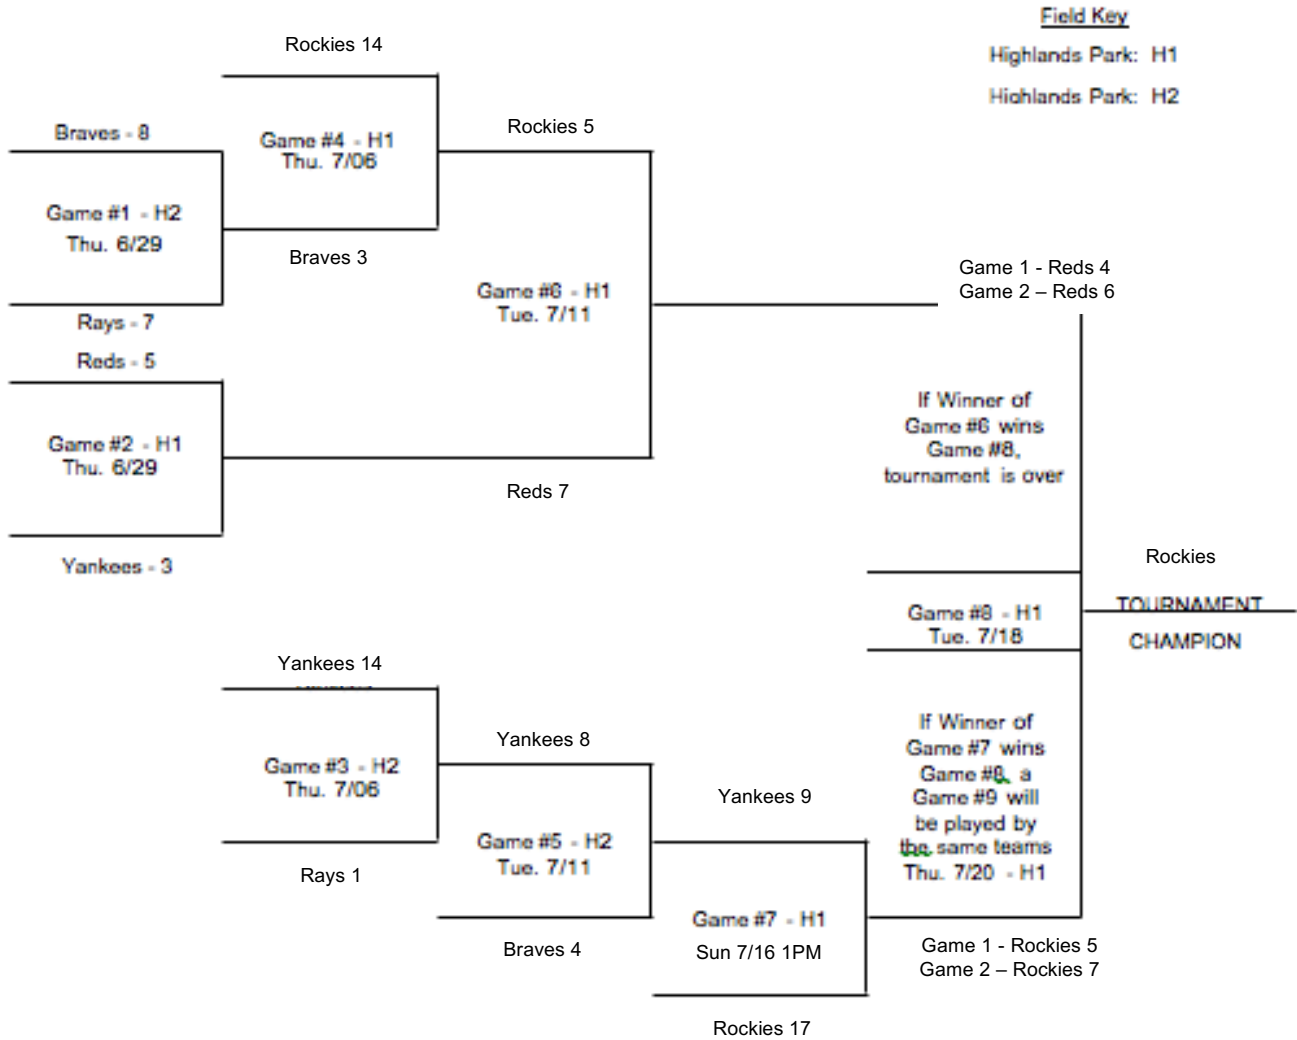

WESTERVILLE YOUTH BASEBALL AND SOFTBALL LEAGUE

2017 JBBL BLACK HAT BASEBALL LEAGUE POST-SEASON TOURNAMENT

FINAL - 7/20/17

Regular season standings will determine tournament seeding; tie-breaking formulae will be used as needed. After the tournament is seeded, regular season standings will have no further bearing on tournament pairings.

All weekday tournament games will begin at 6:15 PM or as announced.

Home team shall be the top team in each game bracket.

Exception: If a Game #9 is necessary, the home team will be the winner of Game #7.