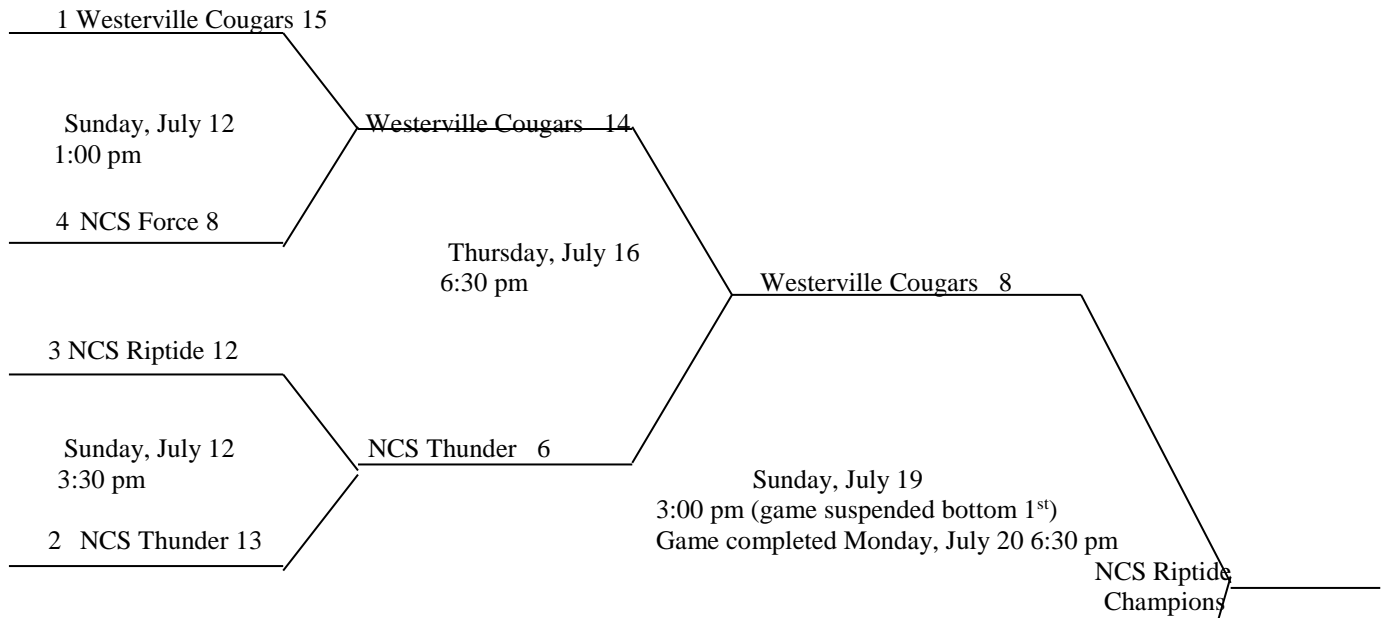

2015
PONY GIRLS TOURNAMENT
 (Double Elimination)
 All Games at Ridgeview Middle School Field #7

WINNERS BRACKET

ROUND 1

ROUND 2

FINALS

LOSERS BRACKET