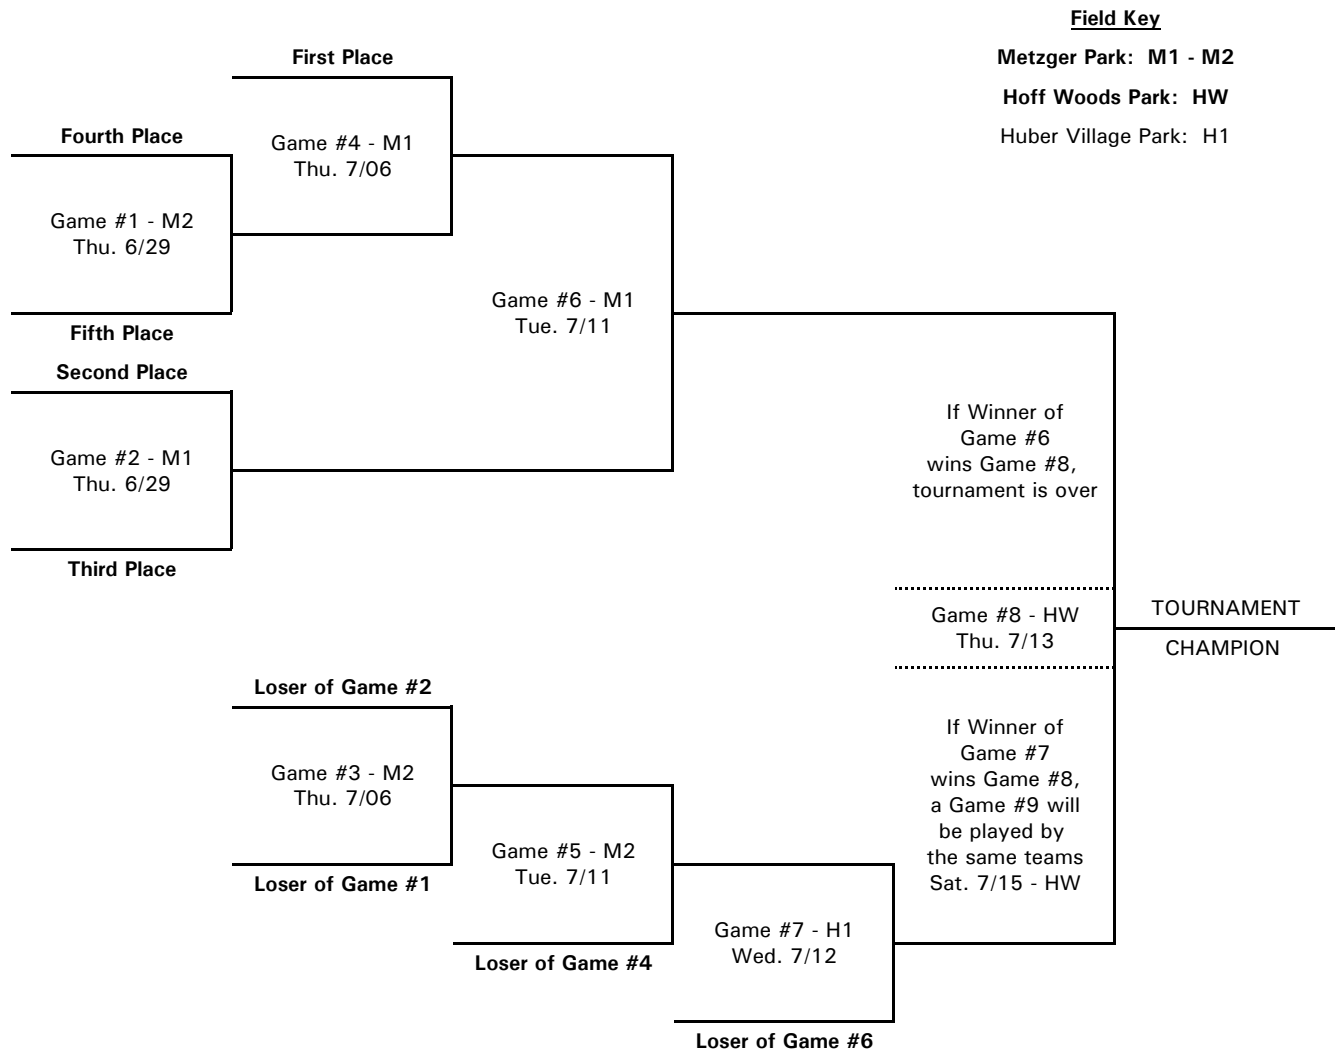

**At Metzger Park, eat at WYBSL'S own concession service!**

All proceeds are used for Field Improvements, Maintenance and Special Projects

DATE		Metzger Park	
		#1	#2
Tuesday	5/16	4 vs 1	5 vs 3
Wednesday	5/17	1 vs 2	<del>5 vs 3</del>
Thursday	5/18	3 vs 4	2 vs 5
Tuesday	5/23	3 vs 2	5 vs 4
Wednesday	5/24	3 vs 1	<del>5 vs 3</del>
Thursday	5/25	2 vs 4	1 vs 5
Tuesday	5/30	4 vs 3	5 vs 2
Wednesday	5/31	1 vs 4	<del>5 vs 3</del>
Thursday	6/01	3 vs 5	2 vs 1
Tuesday	6/06	1 vs 3	4 vs 2
Wednesday	6/07	5 vs 1	<del>5 vs 3</del>
Thursday	6/08	4 vs 5	2 vs 3
Tuesday	6/13	5 vs 2	1 vs 4
Wednesday	6/14	3 vs 5	<del>5 vs 3</del>
Thursday	6/15	2 vs 1	4 vs 3
Tuesday	6/20	5 vs 4	3 vs 1
Wednesday	6/21	2 vs 3	<del>5 vs 3</del>
Thursday	6/22	1 vs 5	4 vs 2
Thursday	6/29	Post-Season Tournament Begins	
Saturday	7/01	☆ All-Star Game and Home Run Derby ☆	

All regular season scheduled games begin at 6:30 PM; The first team listed is the home team.

Home team will practice until 20 minutes before game time.

Visiting team will practice until 5 minutes before game time.