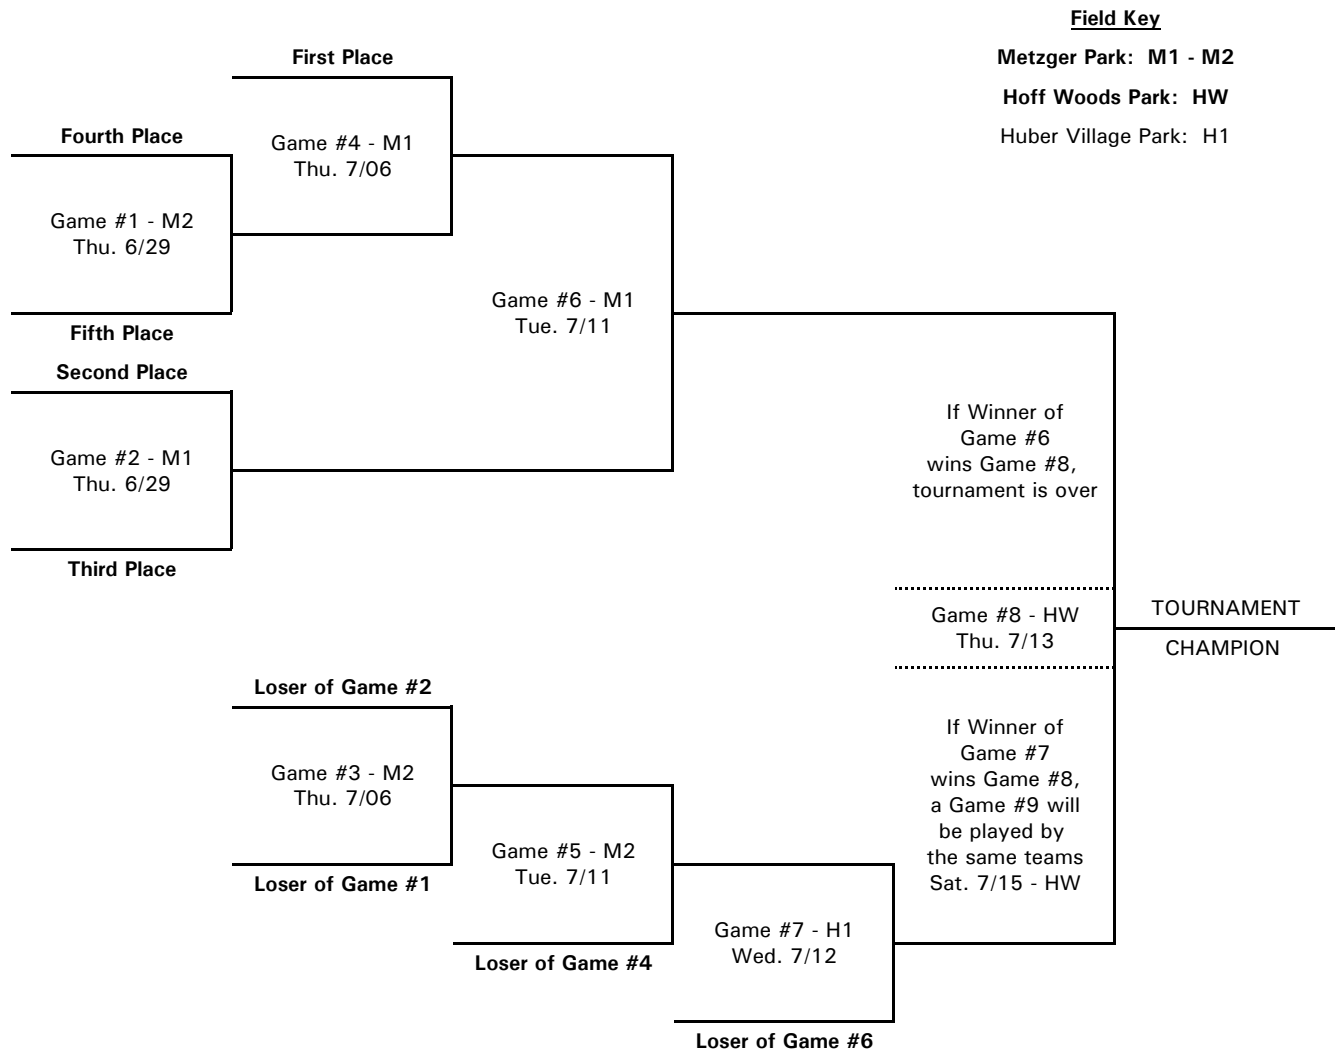

WESTERVILLE YOUTH BASEBALL AND SOFTBALL LEAGUE

2017 JGSL RED HAT SOFTBALL LEAGUE POST-SEASON TOURNAMENT

Regular season standings will determine tournament seeding; tie-breaking formulae will be used as needed. After the tournament is seeded, regular season standings will have no further bearing on tournament pairings.

All weekday tournament games will begin at 6:30 PM.

Exception: Championship Games at Hoff Woods Park will be played at 8:00 PM or as announced.

Home team shall be the top team in each game bracket.

Exception: If a Game #9 is necessary, the home team will be the winner of Game #7.

The regular season rules will apply during the tournament.

Canceled tournament games will generally be moved one tournament day; Rain will change this schedule. Be prepared to play on any day (weekends at any time).