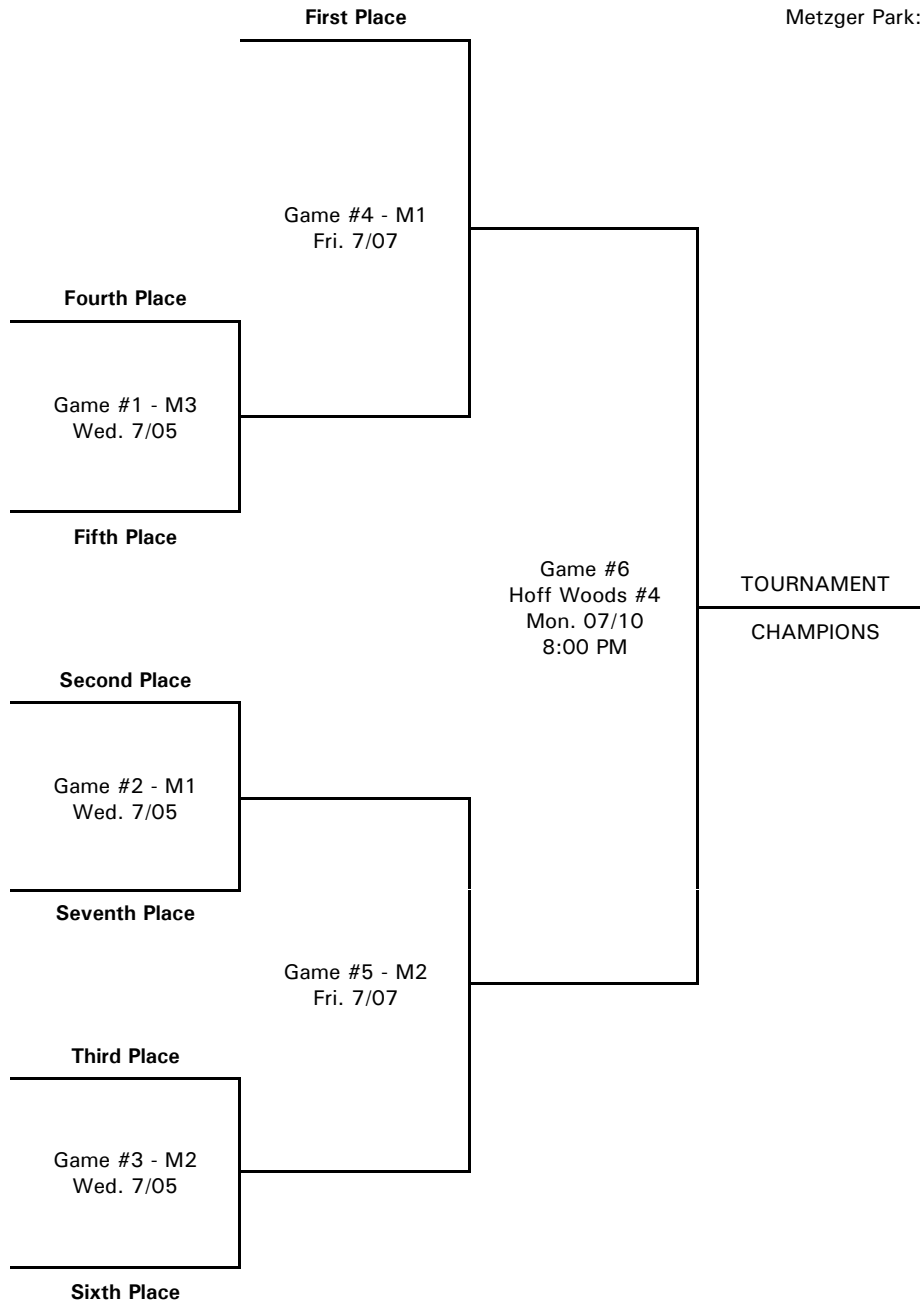

WESTERVILLE YOUTH BASEBALL AND SOFTBALL LEAGUE
2017 JGSL GREEN HAT SOFTBALL LEAGUE – POST-SEASON TOURNAMENT

FIELDS KEY

Hoff Woods Park #4: HW
Metzger Park: M1 - M2 - M3

All weekday tournament games will begin at 6:30 PM
Exception: Championship Game at Hoff Woods Park will begin at 8:00 PM

Home team shall be the top team in each game bracket.

Rain will change this schedule. Be prepared to play on any day (weekends at any time).