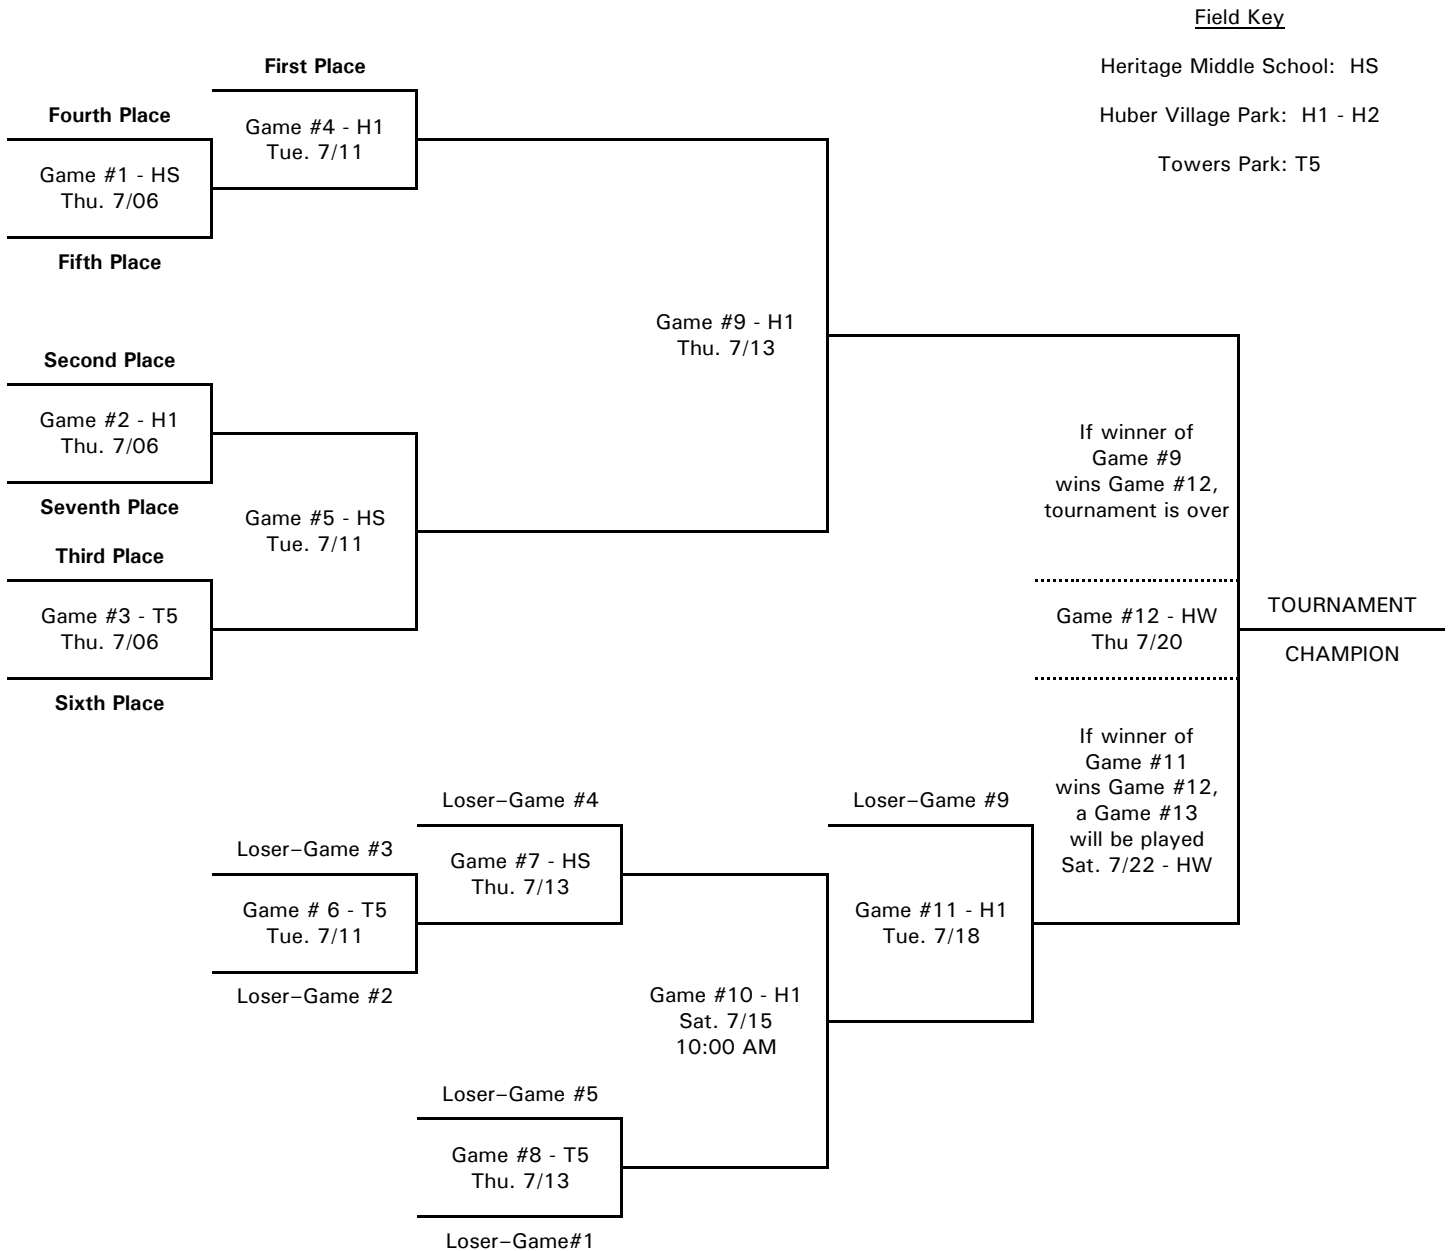

WESTERVILLE YOUTH BASEBALL AND SOFTBALL LEAGUE

2017 JGSL BLUE HAT SOFTBALL LEAGUE – POST-SEASON TOURNAMENT

Division regular season standings will determine tournament seeding; tie-breaking formulae will be used as needed. After the tournament is seeded, regular season standings will have no further bearing on tournament pairings.

All weekday tournament games will begin at 6:30 PM; Saturday games will begin at 10:00 AM.

Exception: Championship game(s) scheduled to be played at Hoff Woods Park will be played at 8:00 PM.

Home team will be the top team in each game bracket.

Exception: If a Game #13 is necessary, the home team will be the Winner of Game #11.

The regular season rules will apply during the tournament.

Rain will change this schedule. Be prepared to play on any day (weekends at any time).