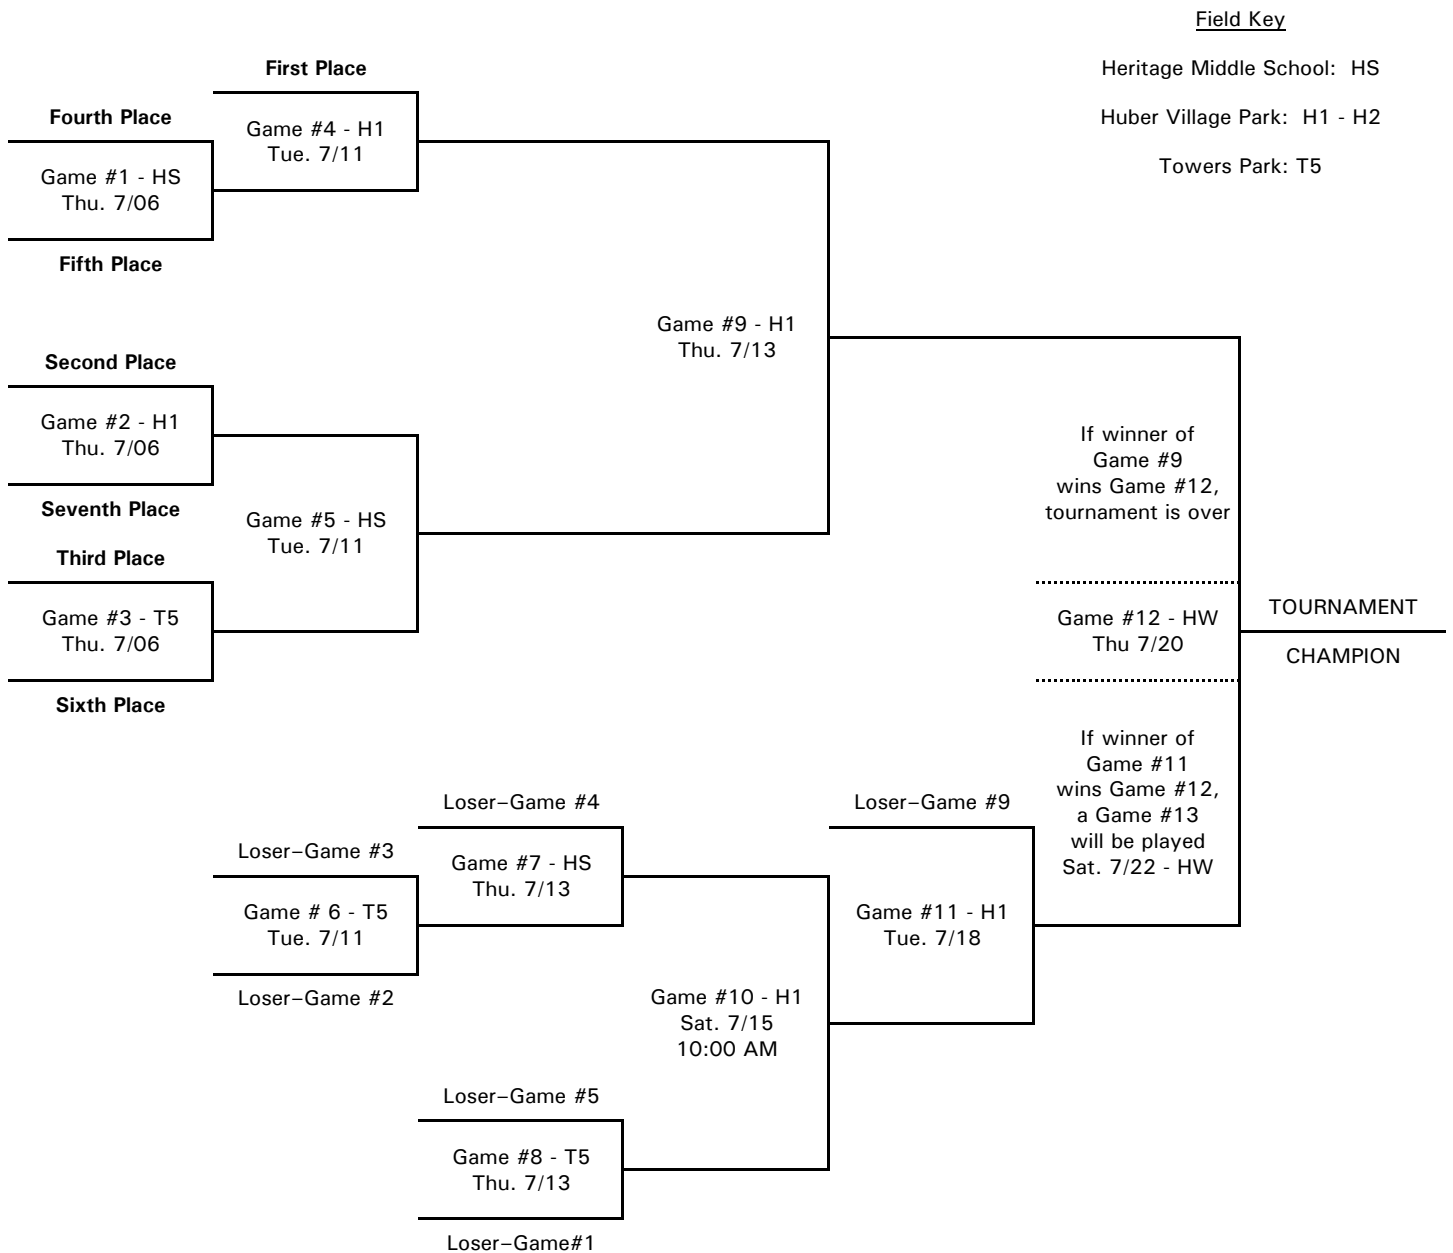

WESTERVILLE YOUTH BASEBALL AND SOFTBALL LEAGUE

2017 JGSL BLUE HAT SOFTBALL LEAGUE – POST-SEASON TOURNAMENT

Division regular season standings will determine tournament seeding; tie-breaking formulae will be used as needed. After the tournament is seeded, regular season standings will have no further bearing on tournament pairings.

All weekday tournament games will begin at 6:30 PM; Saturday games will begin at 10:00 AM.

Exception: Championship game(s) scheduled to be played at Hoff Woods Park will be played at 8:00 PM.

Home team will be the top team in each game bracket.

Exception: If a Game #13 is necessary, the home team will be the Winner of Game #11.

The regular season rules will apply during the tournament.

Rain will change this schedule. Be prepared to play on any day (weekends at any time).