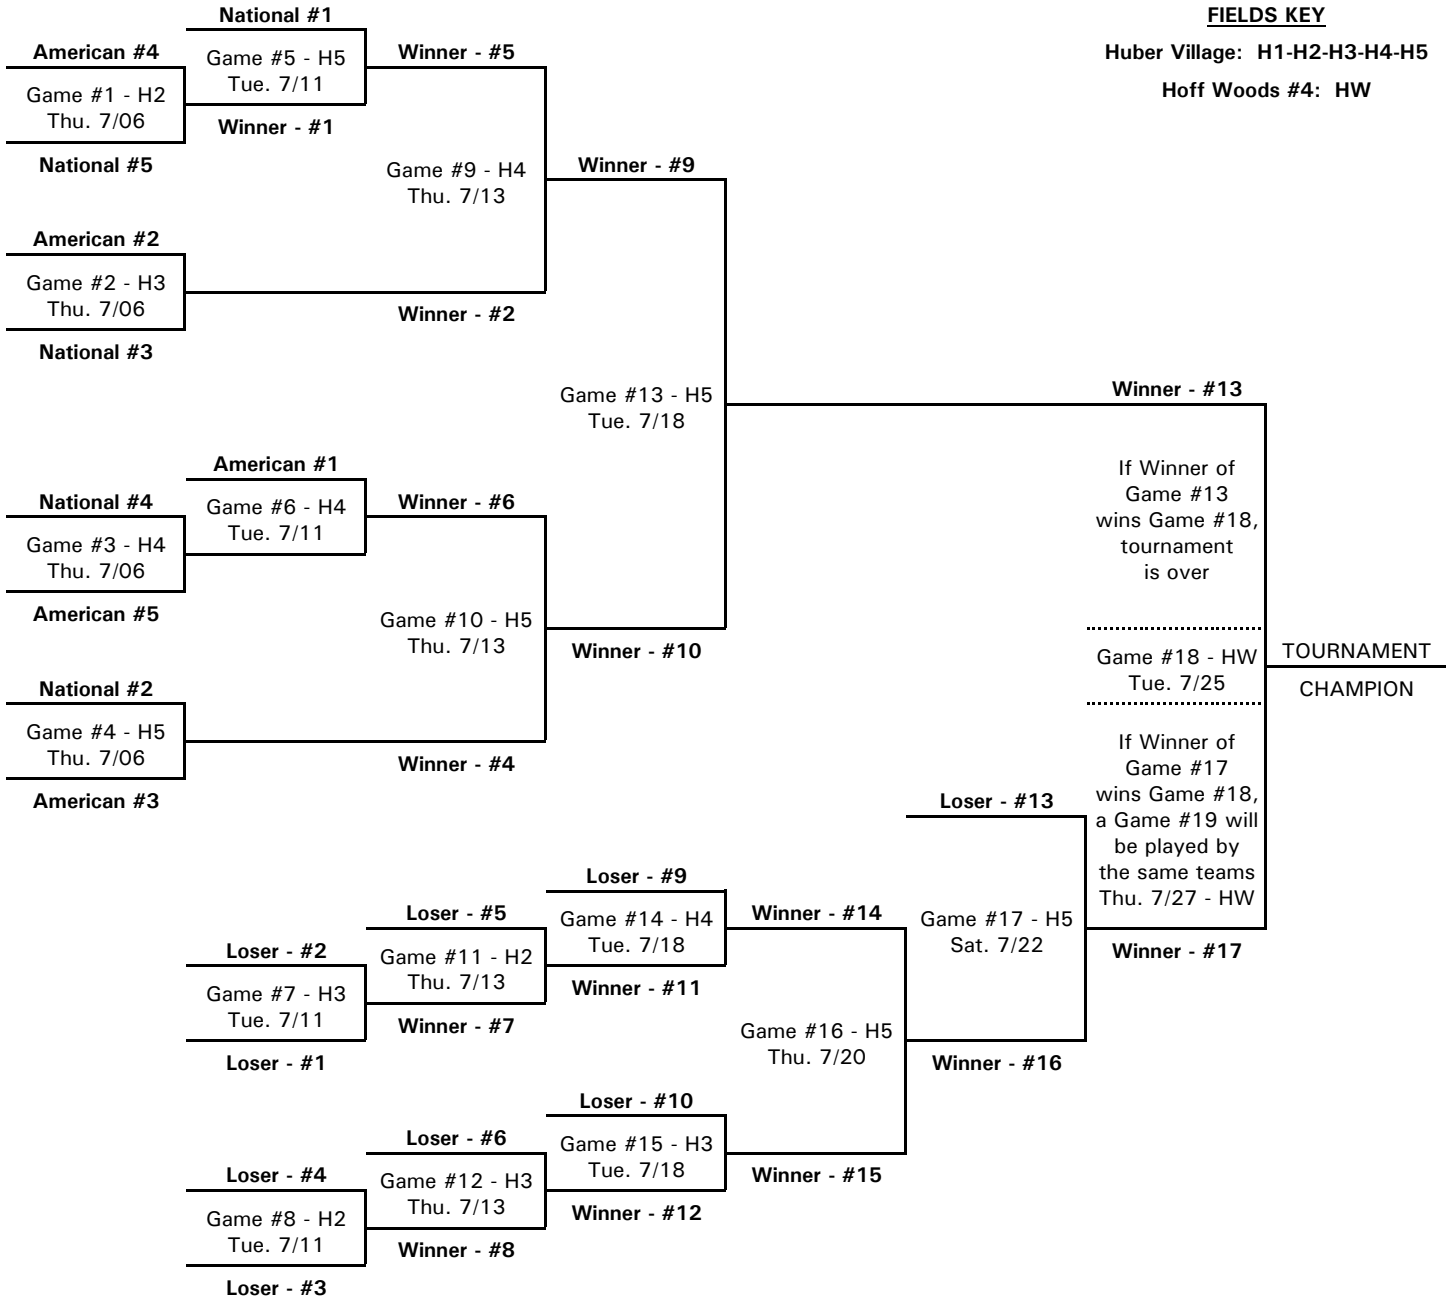

WESTERVILLE YOUTH BASEBALL AND SOFTBALL LEAGUE

2017 JBBL RED HAT BASEBALL LEAGUE POST-SEASON TOURNAMENT

All weekday tournament games will begin at 6:30 PM. All Saturday games will begin at 10:00 AM.
Exception: All games at Hoff Woods Park will begin at 8:00 PM.

Home team shall be the top team in each game bracket.
Exceptions: Home team for Games #13 and #16 shall be determined by a coin toss before the game.
If a Game #19 is necessary, the home team will be the winner of Game #17.

WYBSL's regular season rules and normal normal Pitching Week will apply during the tournament.

Canceled tournament games will be generally moved one tournament day;
Weekends will be used to bring the tournament back on schedule.