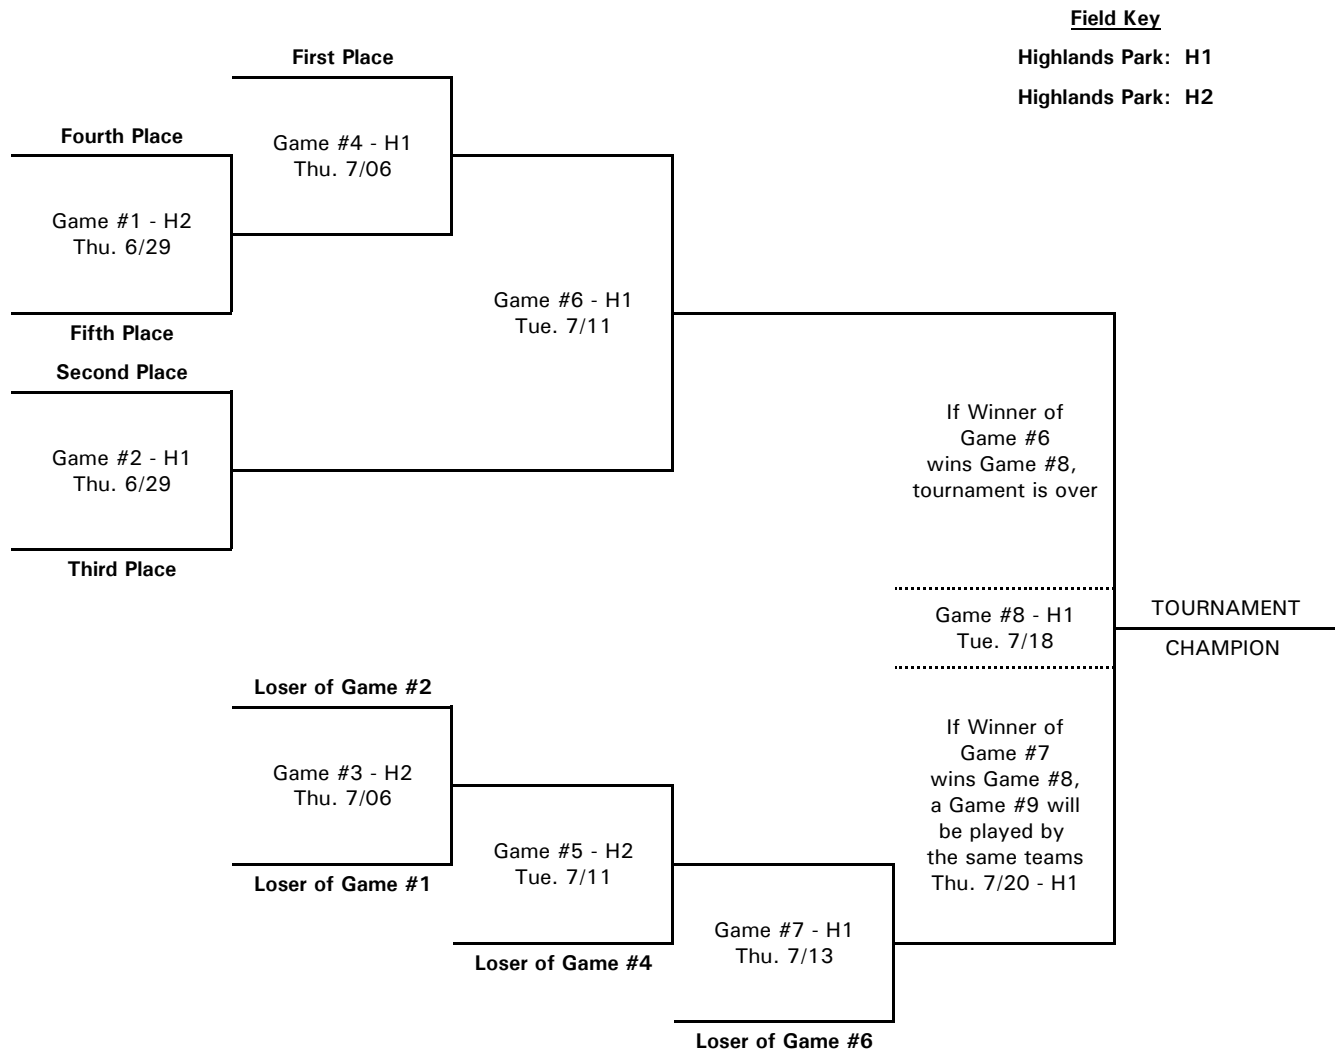

- 1 – Rays
- 2 – Reds
- 3 – Yankees
- 4 – Braves
- 5 – Rockies

WYBSL
plays ...

DATE		Highlands Park	
		#1	#2
Tuesday	5/16	5 vs 3	4 vs 1
Wednesday	5/17	5 vs 3	1 vs 2
Thursday	5/18	2 vs 5	3 vs 4
Tuesday	5/23	5 vs 4	3 vs 2
Wednesday	5/24	5 vs 4	1 vs 5
Thursday	5/25	3 vs 1	2 vs 4
Tuesday	5/30	5 vs 2	1 vs 4
Wednesday	5/31	5 vs 2	4 vs 3
Thursday	6/01	2 vs 1	3 vs 5
Tuesday	6/06	4 vs 2	1 vs 3
Wednesday	6/07	4 vs 2	4 vs 5
Thursday	6/08	2 vs 3	5 vs 1
Tuesday	6/13	1 vs 4	5 vs 2
Wednesday	6/14	1 vs 4	3 vs 5
Thursday	6/15	4 vs 3	2 vs 1
Tuesday	6/20	3 vs 1	5 vs 4
Wednesday	6/21	3 vs 1	2 vs 3
Thursday	6/22	4 vs 2	1 vs 5
Thursday	6/29	Post-Season Tournament Begins	
Saturday	7/01	☆☆ All-Star Game and Home Run Derby ☆☆	

All regular season scheduled games begin at 6:15 PM; The first team listed is the home team.

Home team will practice until 20 minutes before game time.

Visiting team will practice until 5 minutes before game time.

Postponed or canceled games will normally be played on Saturday or Sunday.

WESTERVILLE YOUTH BASEBALL AND SOFTBALL LEAGUE

2017 JBBL BLACK HAT BASEBALL LEAGUE POST-SEASON TOURNAMENT

Regular season standings will determine tournament seeding; tie-breaking formulae will be used as needed. After the tournament is seeded, regular season standings will have no further bearing on tournament pairings.