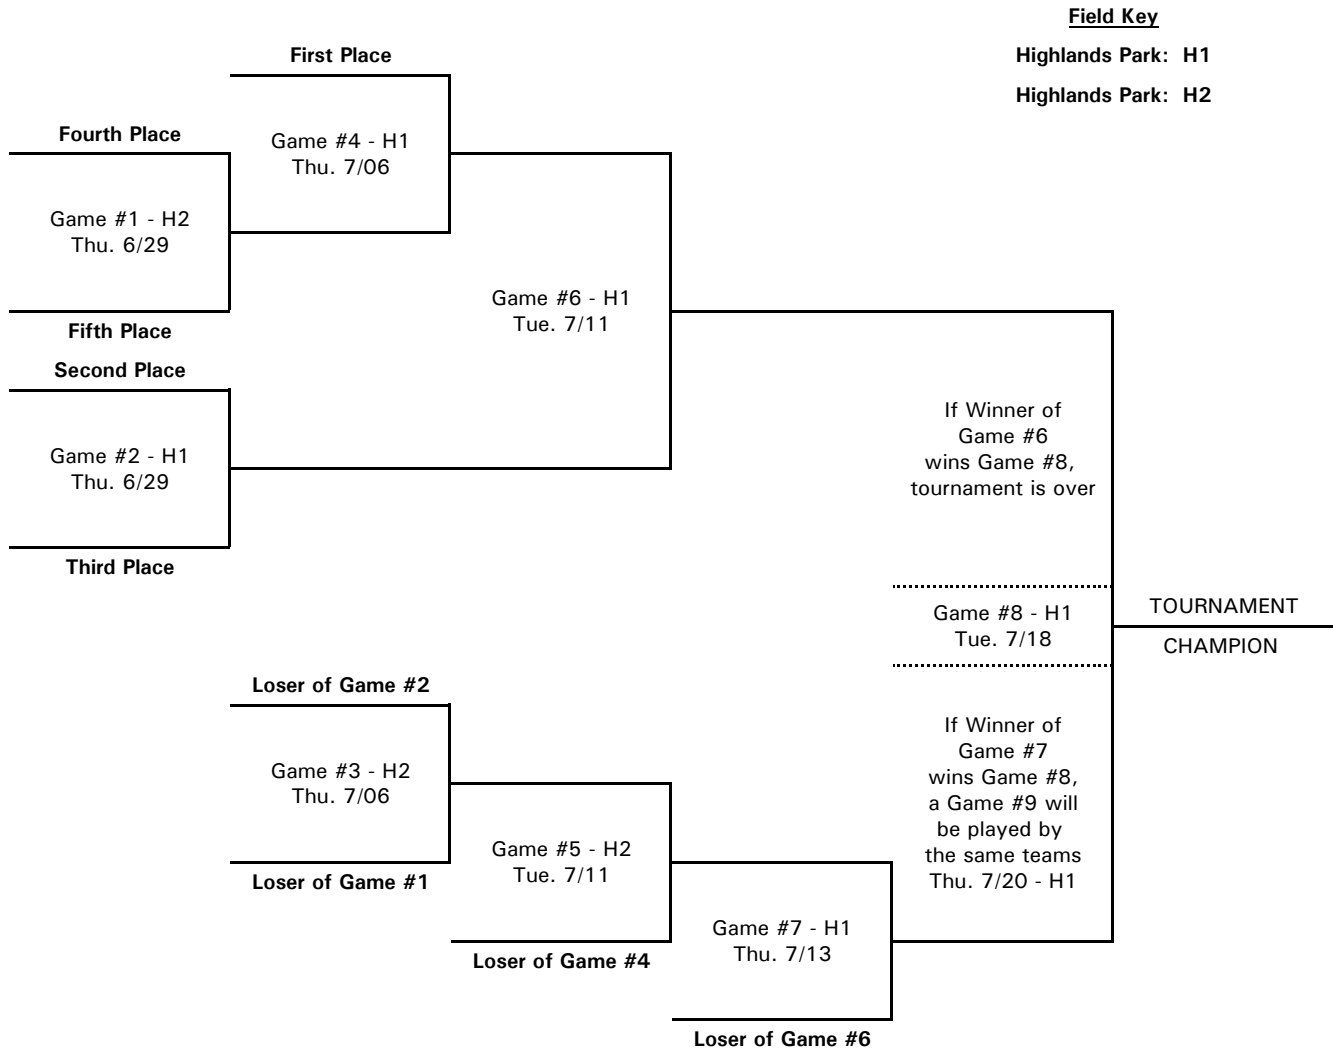

- 1 – Rays
- 2 – Reds
- 3 – Yankees
- 4 – Braves
- 5 – Rockies

WYBSL
plays ...

DATE		Highlands Park	
		#1	#2
Tuesday	5/16	5 vs 3	4 vs 1
Wednesday	5/17	5 vs 3	1 vs 2
Thursday	5/18	2 vs 5	3 vs 4
Tuesday	5/23	5 vs 4	3 vs 2
Wednesday	5/24	5 vs 4	1 vs 5
Thursday	5/25	3 vs 1	2 vs 4
Tuesday	5/30	5 vs 2	1 vs 4
Wednesday	5/31	5 vs 2	4 vs 3
Thursday	6/01	2 vs 1	3 vs 5
Tuesday	6/06	4 vs 2	1 vs 3
Wednesday	6/07	4 vs 2	4 vs 5
Thursday	6/08	2 vs 3	5 vs 1
Tuesday	6/13	1 vs 4	5 vs 2
Wednesday	6/14	1 vs 4	3 vs 5
Thursday	6/15	4 vs 3	2 vs 1
Tuesday	6/20	3 vs 1	5 vs 4
Wednesday	6/21	3 vs 1	2 vs 3
Thursday	6/22	4 vs 2	1 vs 5
Thursday	6/29	Post-Season Tournament Begins	
Saturday	7/01	☆☆ All-Star Game and Home Run Derby ☆☆	

All regular season scheduled games begin at 6:15 PM; The first team listed is the home team.

Home team will practice until 20 minutes before game time.

Visiting team will practice until 5 minutes before game time.

Postponed or canceled games will normally be played on Saturday or Sunday.

WESTERVILLE YOUTH BASEBALL AND SOFTBALL LEAGUE

2017 JBBL BLACK HAT BASEBALL LEAGUE POST-SEASON TOURNAMENT

Regular season standings will determine tournament seeding; tie-breaking formulae will be used as needed. After the tournament is seeded, regular season standings will have no further bearing on tournament pairings.

All weekday tournament games will begin at 6:15 PM or as announced..

Home team shall be the top team in each game bracket.

Exception: If a Game #9 is necessary, the home team will be the winner of Game #7.