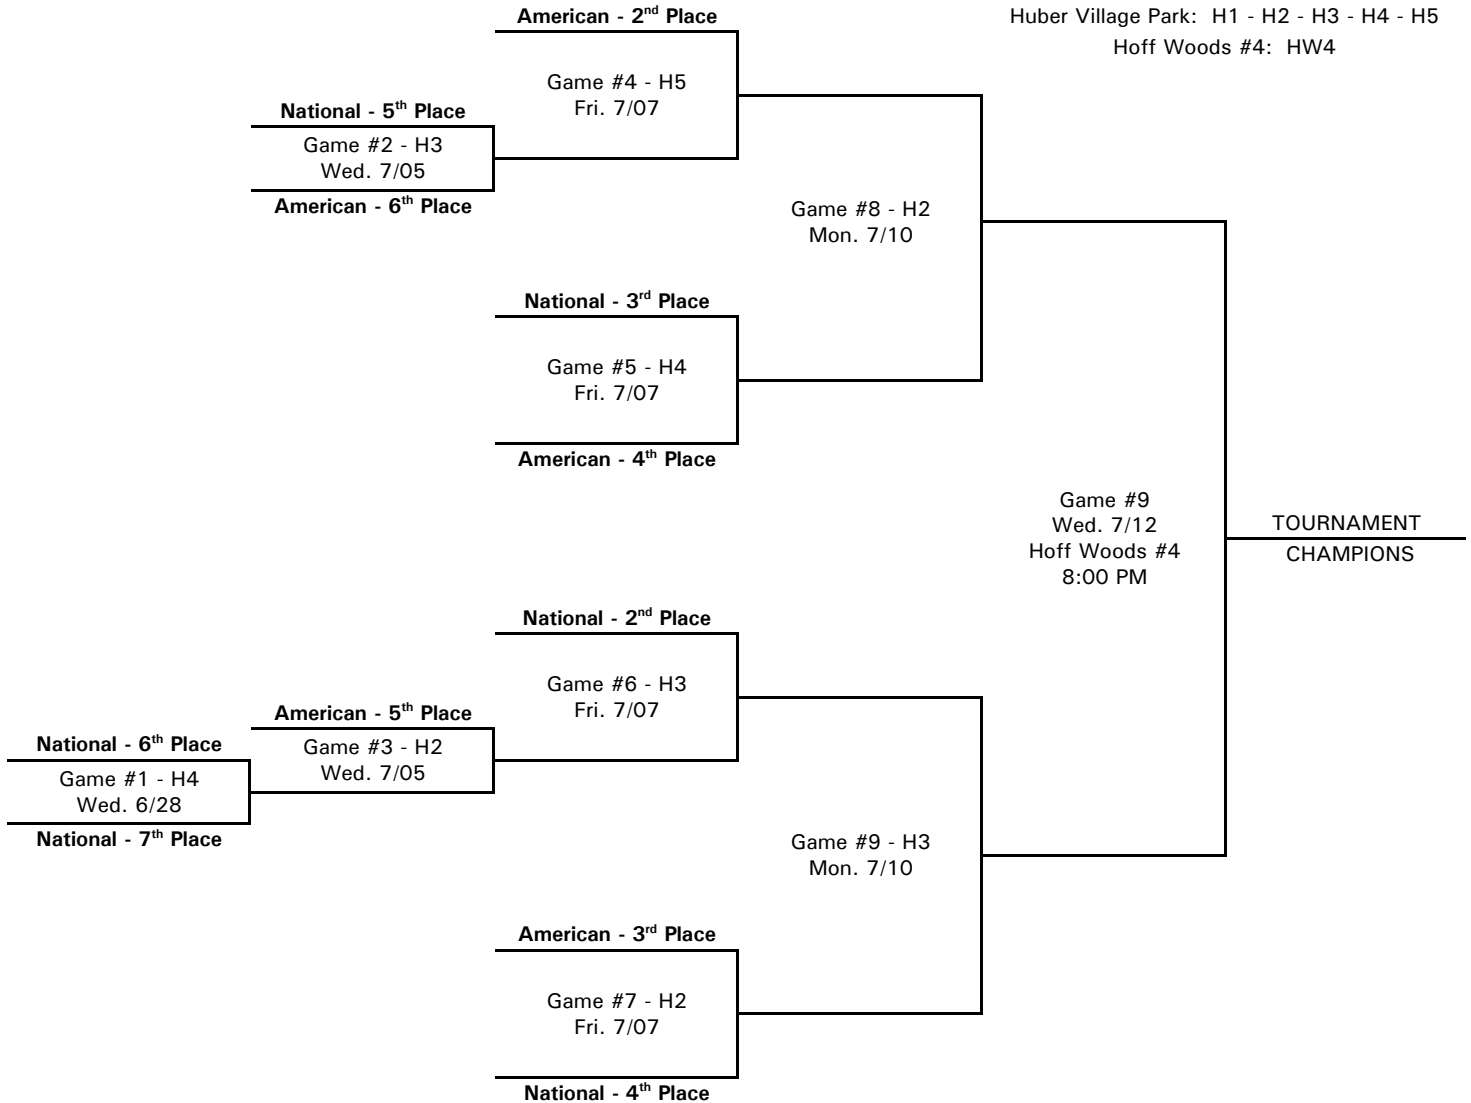

All regular season scheduled games begin at 6:30 PM.

The first team listed is the home team.

Home team will practice until 20 minutes before game time.

Visiting team will practice until 5 minutes before game time.

FIELDS KEY

Huber Village Park: H1 - H2 - H3 - H4 - H5
Hoff Woods #4: HW4

Series and Tournament games are scheduled to be played at 6:30 PM.
Exception: Series and Championship Games at Hoff Woods Park are scheduled to be played at 8:00 PM.