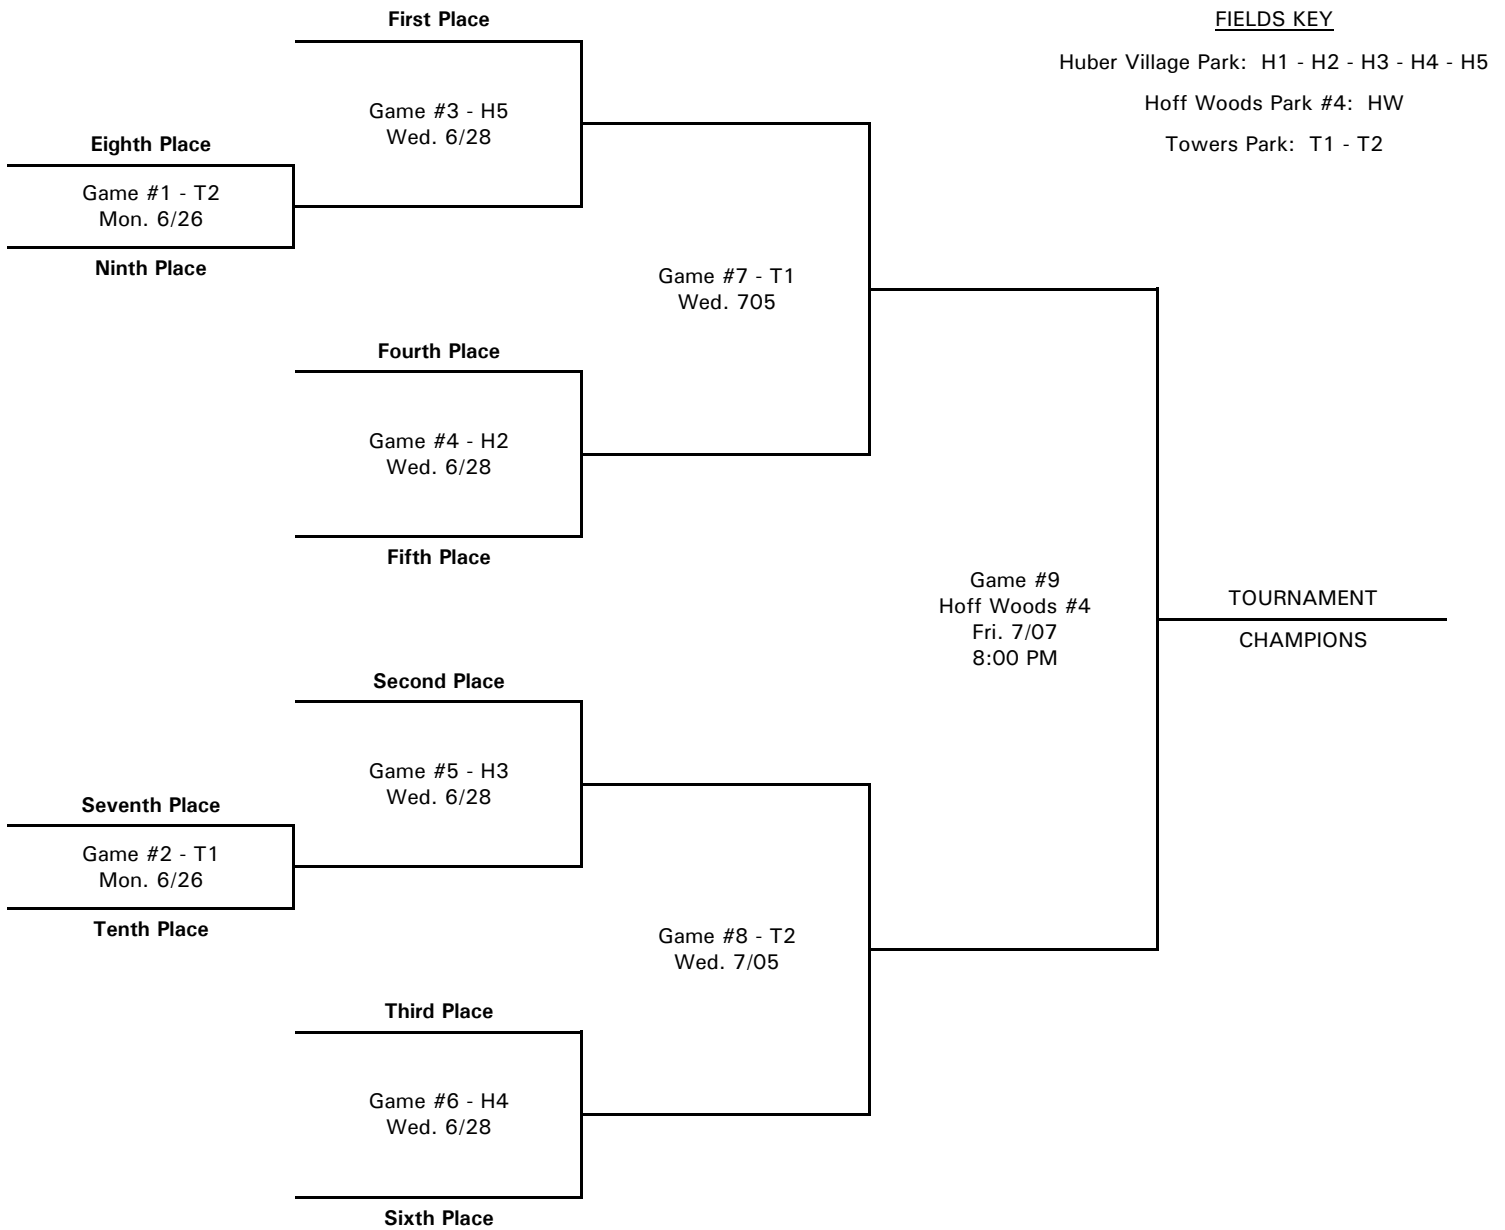

WESTERVILLE YOUTH BASEBALL AND SOFTBALL LEAGUE

2017 JBBL COACH-PITCH "A" BASEBALL LEAGUE – POST-SEASON TOURNAMENT

Tournament games will begin at 6:30 PM, except as noted or rescheduled.

Home team shall be the top team in each game bracket.

Postponed/canceled games will generally be moved one day (Monday games to Tuesday; Wednesday games to Thursday, etc.)

Weekends will be used to bring tournament back on schedule.