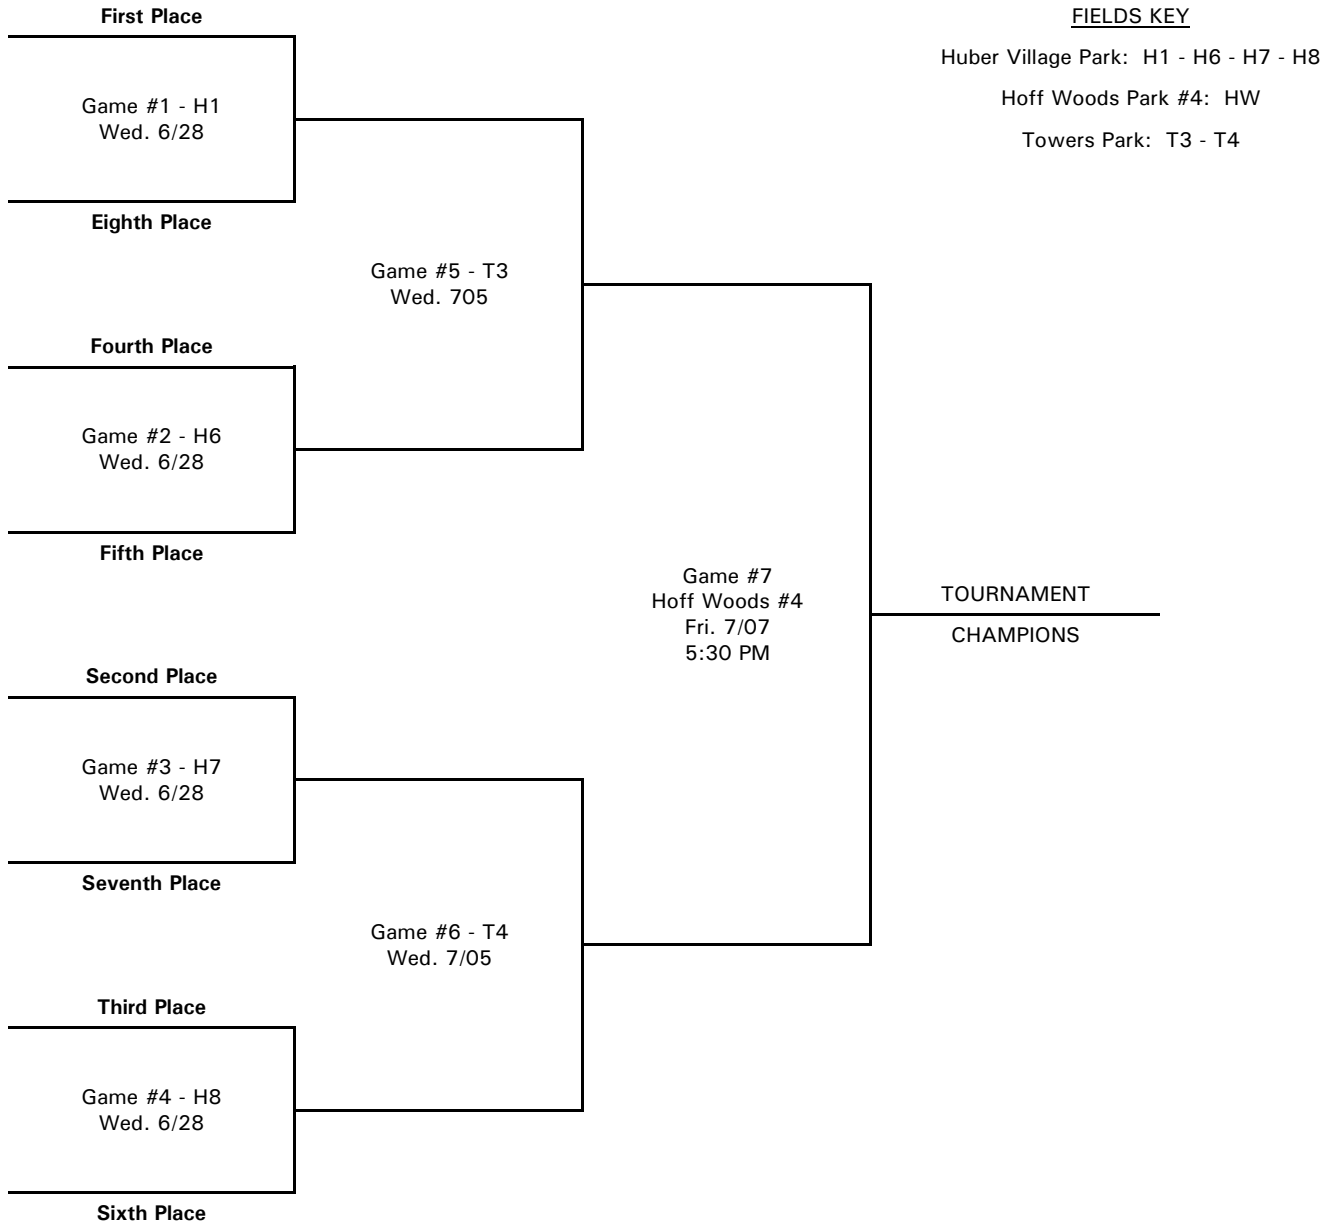

WESTERVILLE YOUTH BASEBALL AND SOFTBALL LEAGUE
2017 JBBL COACH-PITCH "B" BASEBALL LEAGUE – POST-SEASON TOURNAMENT

Tournament games will begin at 6:30 PM, except as noted or rescheduled.

Home team shall be the top team in each game bracket.

Postponed/canceled games will generally be moved one day (Monday games to Tuesday; Wednesday games to Thursday, etc.)

Weekends will be used to bring tournament back on schedule.