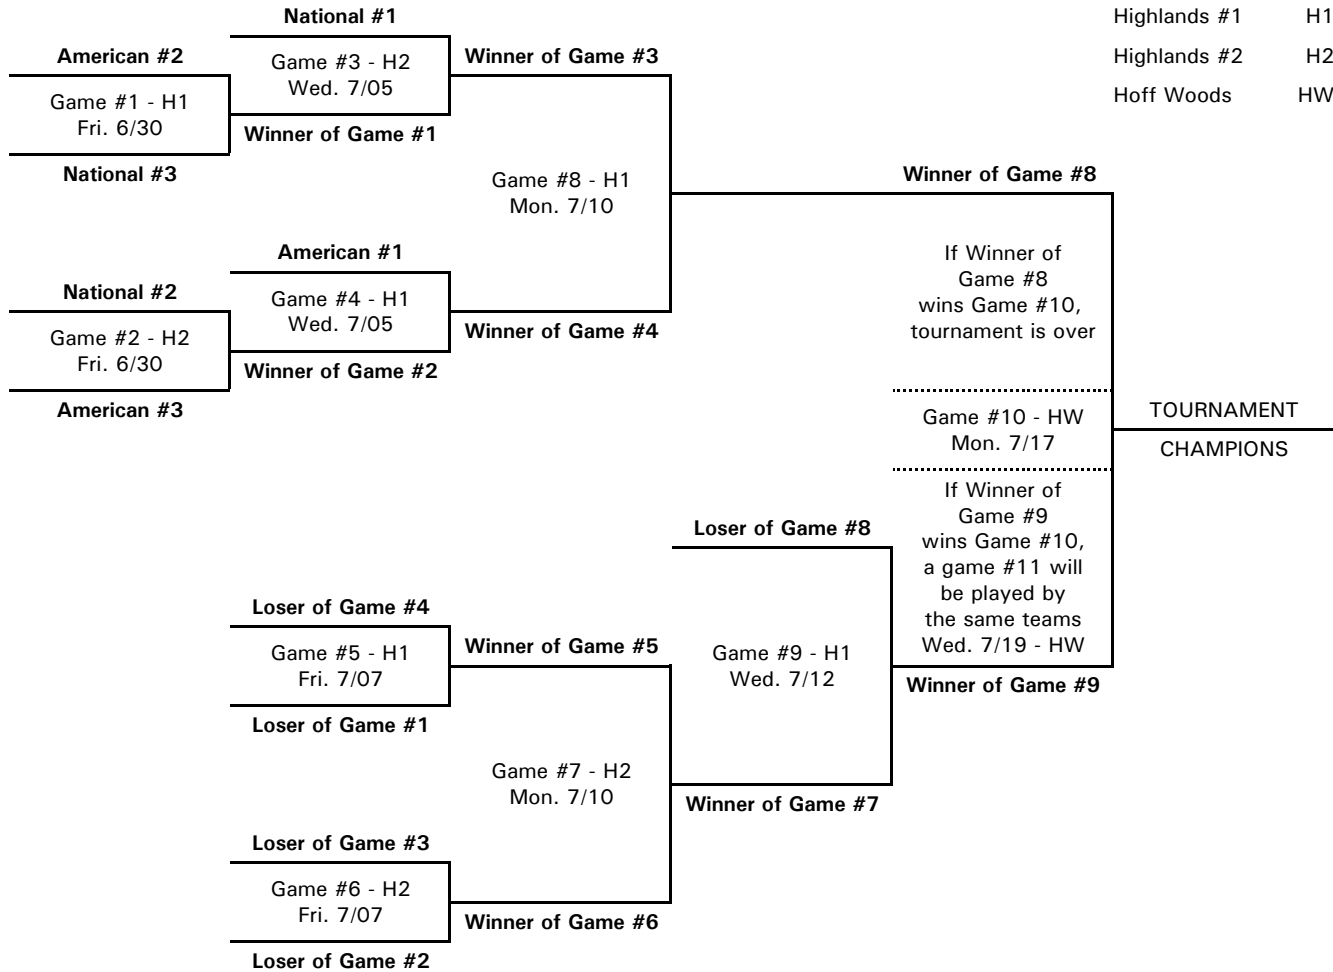

- | | |
|--|--|
| National Division
1 - Pirates
2 - Reds
3 - Rockies | American Division
4 - Indians
5 - Rangers
6 - Mariners |
|--|--|

WYBSL
plays ...

DATE		Highlands Park		
		#1	#2	#3
Friday	5/12	5 vs 6	4 vs 2	
Monday	5/15	3 vs 5	6 vs 2	
Wednesday	5/17	2 vs 1	 	4 vs 6
Friday	5/19	1 vs 3	5 vs 4	
Monday	5/22	6 vs 4	5 vs 3	
Wednesday	5/24	6 vs 1	 	2 vs 5
Friday	5/26	1 vs 2	4 vs 3	
Monday	5/29	★ Memorial Day – No Games – Memorial Day ★		
Wednesday	5/31	4 vs 1	 	3 vs 2
Friday	6/02	1 vs 5	3 vs 6	
Monday	6/05	2 vs 4	5 vs 1	
Wednesday	6/07	3 vs 4	 	1 vs 6
Friday	6/09	6 vs 3	5 vs 2	
Monday	6/12	6 vs 5	2 vs 3	
Wednesday	6/14	3 vs 1	 	4 vs 5
Friday	6/16	2 vs 6	1 vs 4	
Monday	6/19	5 vs 4	2 vs 1	
Wednesday	6/21	4 vs 6	 	1 vs 3
Friday	6/23	3 vs 2	6 vs 5	
Friday	6/30	Post-Season Tournament Begins		
Saturday	7/01	★ All-Star Game and Home Run Derby ★		

All regular season scheduled games begin at 6:15 PM; The first team listed is the home team.

Home team will practice until 20 minutes before game time.
 Visiting team will practice until 5 minutes before game time.

Division regular season standings will determine tournament seeding; tie-breaking formulae will be used as needed. After the tournament is seeded, regular season standings will have no further bearing on tournament pairings.