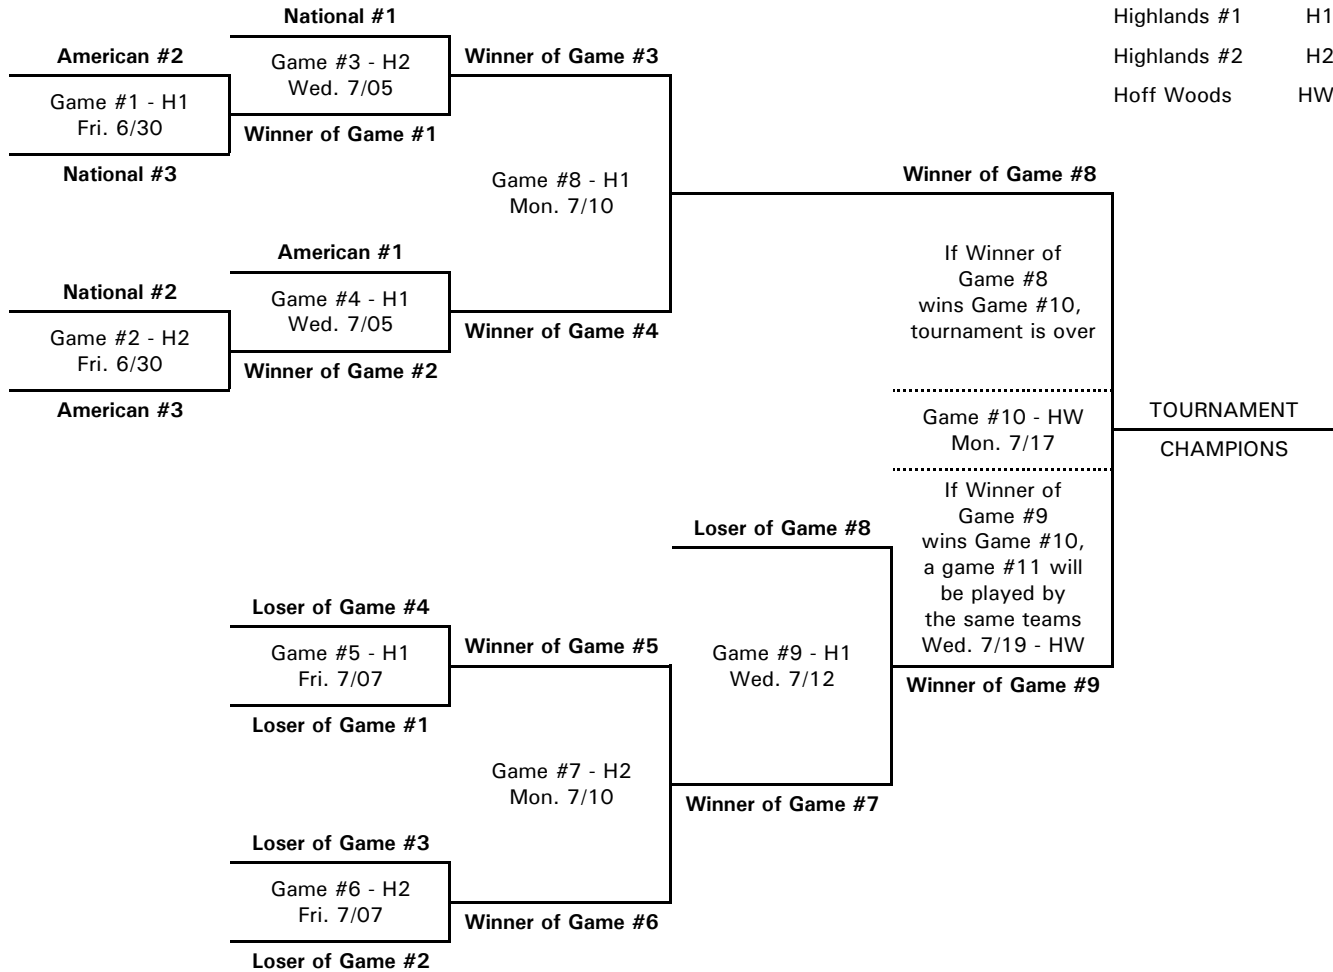

WYBSL
plays ...

DATE	Highlands Park		
	#1	#2	#3
Friday 5/12	5 vs 6	4 vs 2	
Monday 5/15	3 vs 5	6 vs 2	
Wednesday 5/17	2 vs 1	 	4 vs 6
Friday 5/19	1 vs 3	5 vs 4	
Monday 5/22	6 vs 4	5 vs 3	
Wednesday 5/24	6 vs 1		2 vs 5
Friday 5/26	1 vs 2	4 vs 3	
Monday 5/29	★ Memorial Day – No Games – Memorial Day ★		
Wednesday 5/31	4 vs 1	 	3 vs 2
Friday 6/02	1 vs 5	3 vs 6	
Monday 6/05	2 vs 4	5 vs 1	
Wednesday 6/07	3 vs 4	 	1 vs 6
Friday 6/09	6 vs 3	5 vs 2	
Monday 6/12	6 vs 5	2 vs 3	
Wednesday 6/14	3 vs 1	 	4 vs 5
Friday 6/16	2 vs 6	1 vs 4	
Monday 6/19	5 vs 4	2 vs 1	
Wednesday 6/21	4 vs 6	 	1 vs 3
Friday 6/23	3 vs 2	6 vs 5	
Friday 6/30	Post-Season Tournament Begins		
Saturday 7/01	★ All-Star Game and Home Run Derby ★		

All regular season scheduled games begin at 6:15 PM; The first team listed is the home team.

Home team will practice until 20 minutes before game time.

Visiting team will practice until 5 minutes before game time.

Division regular season standings will determine tournament seeding; tie-breaking formulae will be used as needed.

After the tournament is seeded, regular season standings will have no further bearing on tournament pairings.