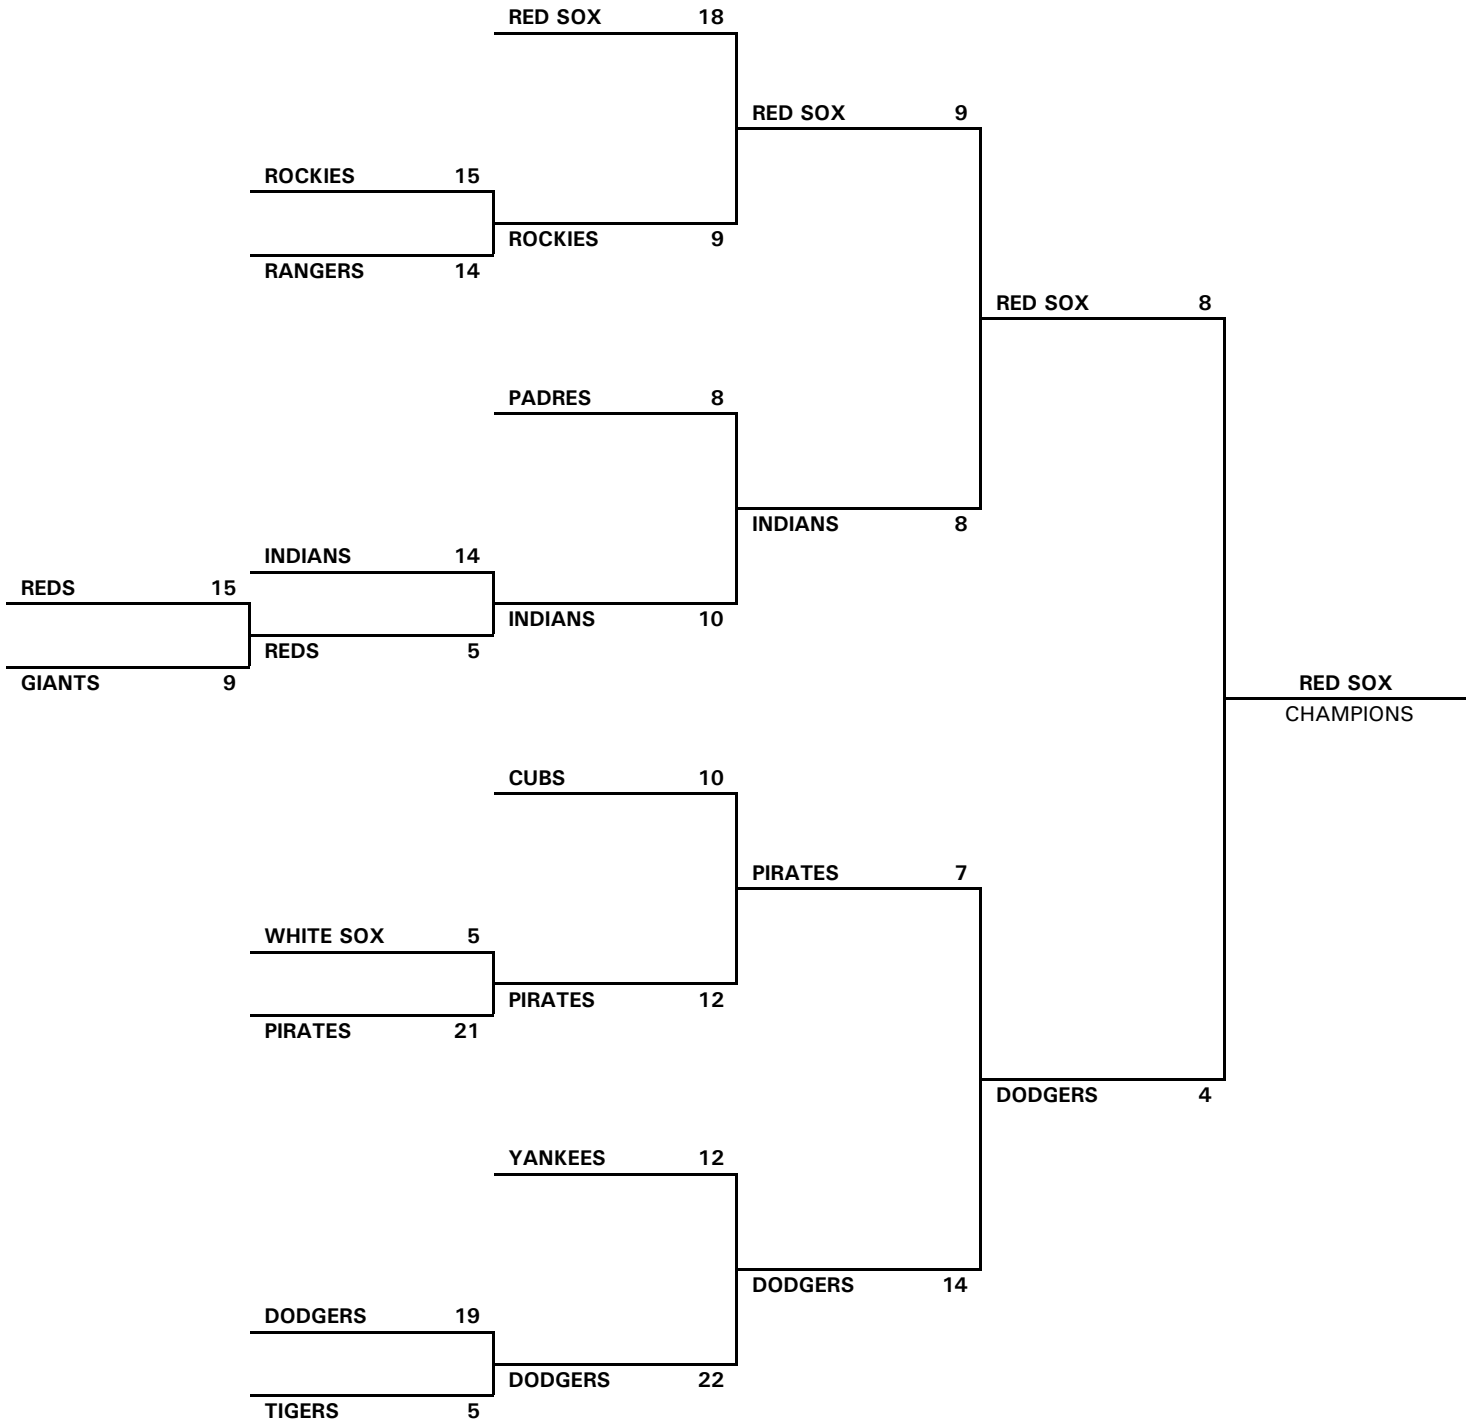

WESTERVILLE YOUTH BASEBALL AND SOFTBALL LEAGUE

2014 JBBL GREEN HAT BASEBALL LEAGUE CHAMPIONSHIP SERIES AND POST-SEASON TOURNAMENT (FINAL)

METS	(8 Innings)						
CHAMPIONSHIP SERIES	ATHLETICS (V)	8	METS (V)	14	ATHLETICS (V)	6	ATHLETICS WIN SERIES 2-1
	METS (H)	6	ATHLETICS (H)	12	METS (H)	2	
ATHLETICS