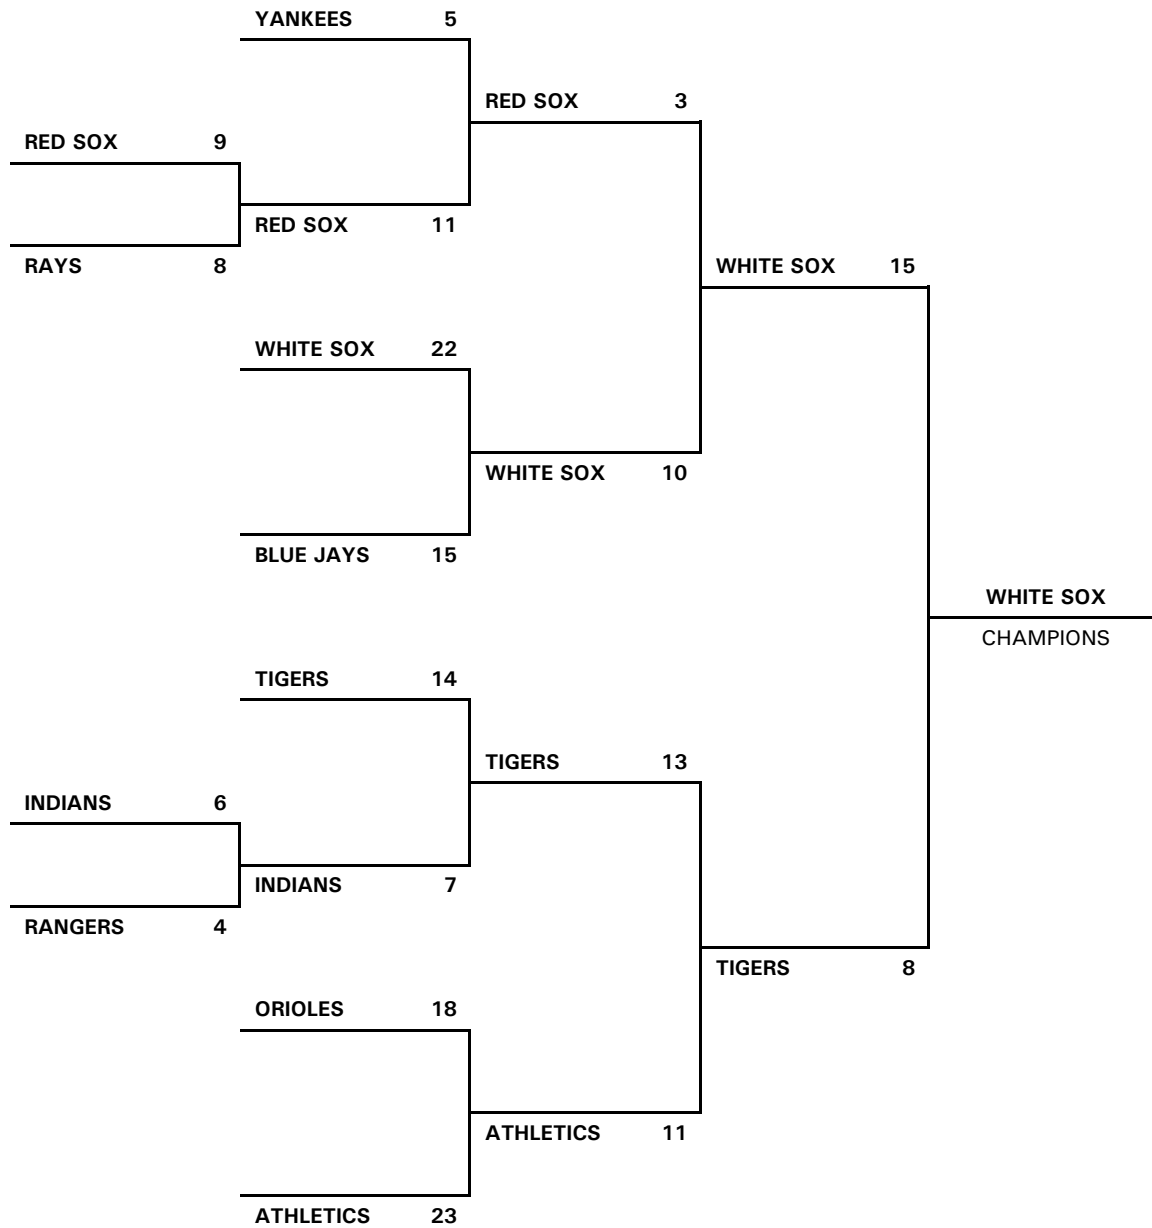

WESTERVILLE YOUTH BASEBALL AND SOFTBALL LEAGUE
2014 JBBL COACH-PITCH "A" BASEBALL LEAGUE – POST-SEASON TOURNAMENT
(FINAL)