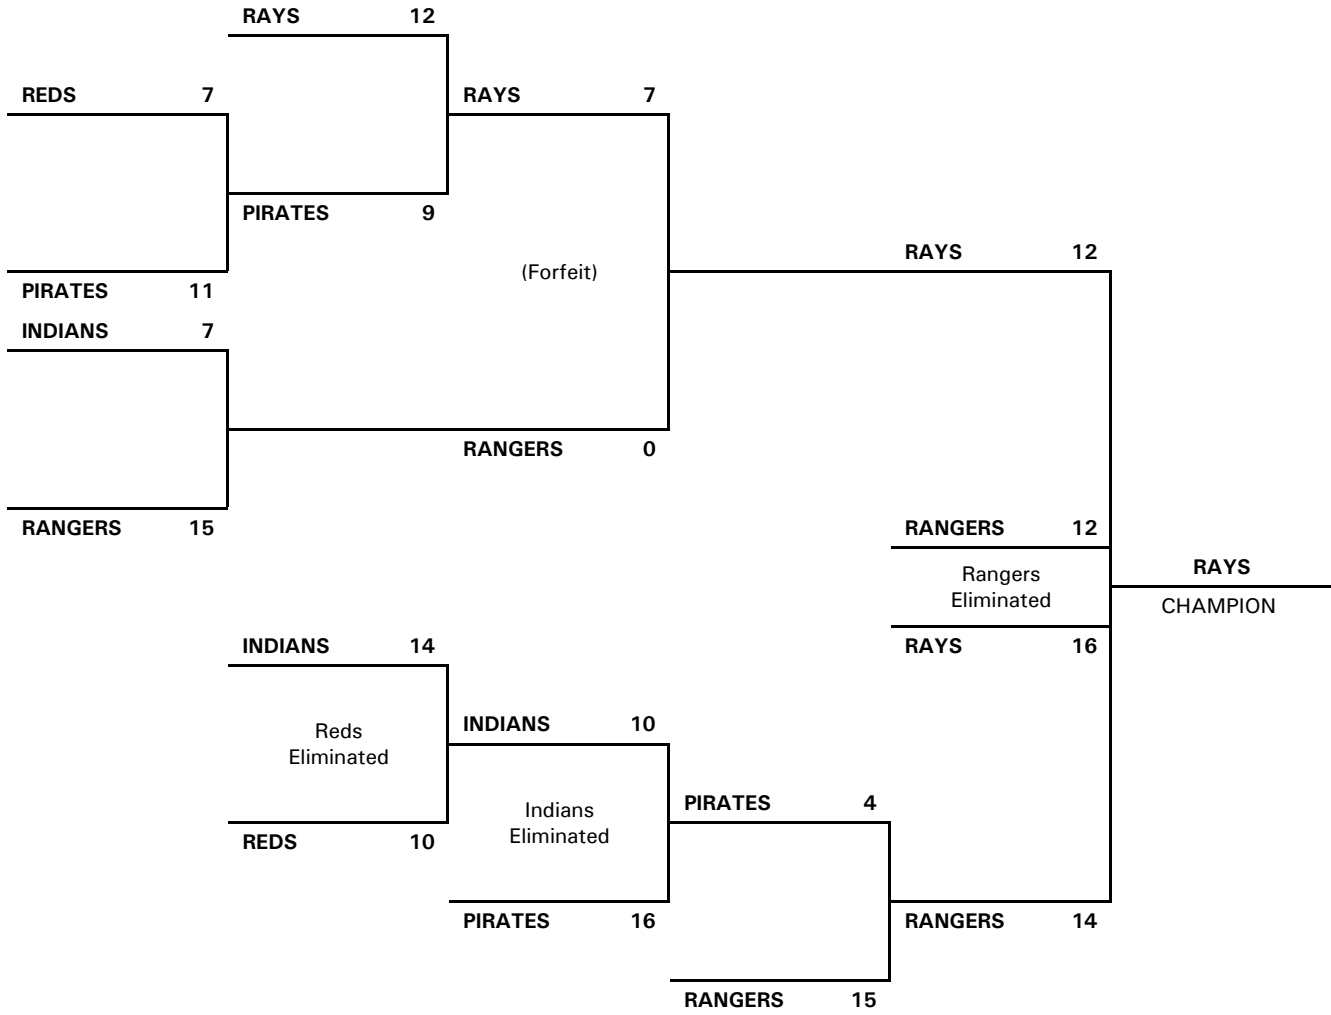

WESTERVILLE YOUTH BASEBALL AND SOFTBALL LEAGUE

2014 JBBL BLUE HAT LEAGUE POST-SEASON TOURNAMENT (FINAL)