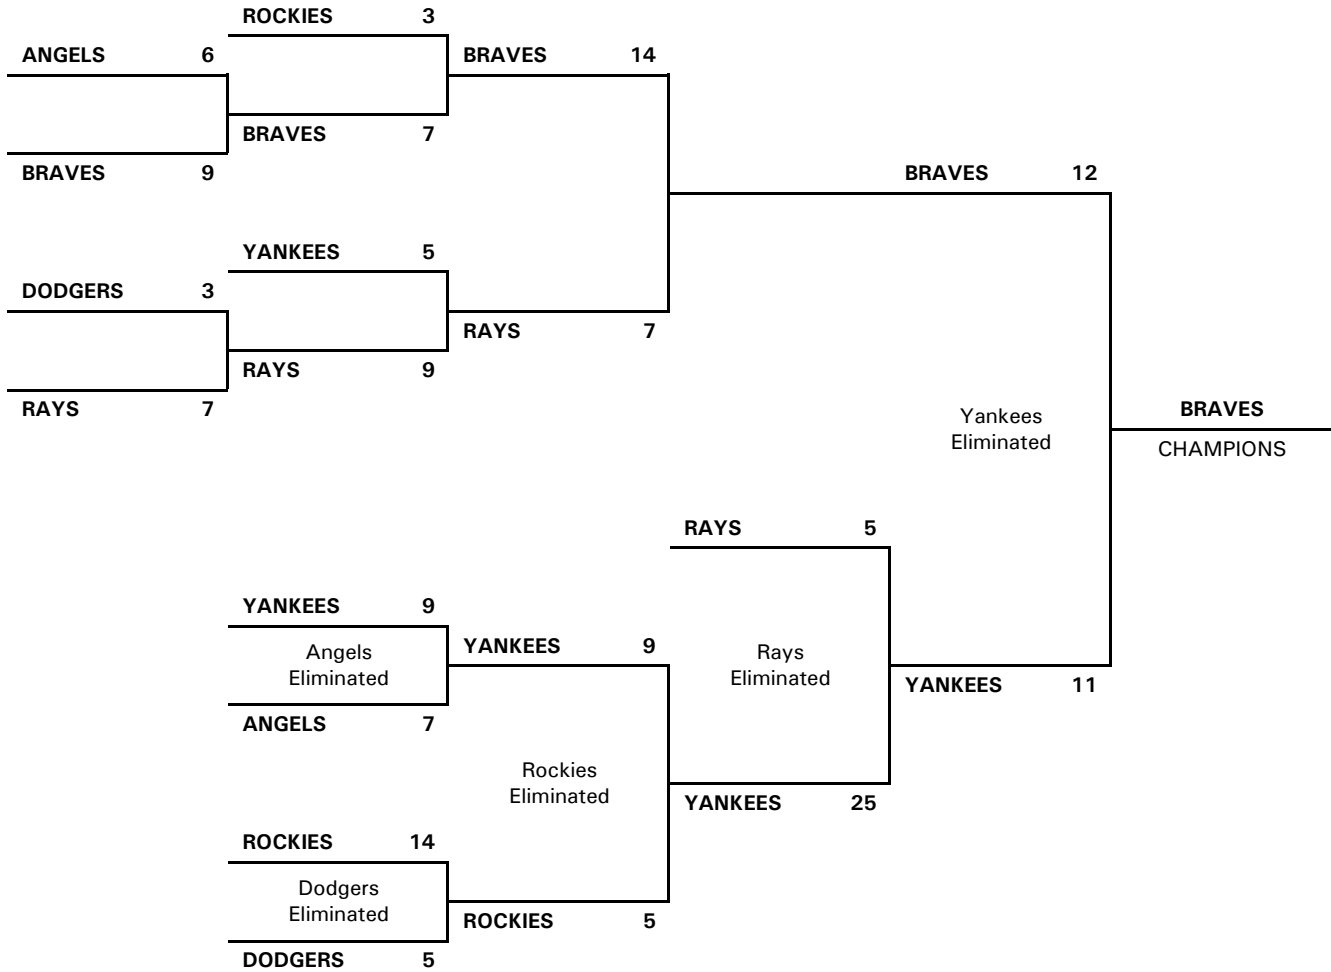

# WESTERVILLE YOUTH BASEBALL AND SOFTBALL LEAGUE

## 2014 JBBL BLACK HAT LEAGUE POST-SEASON TOURNAMENT (FINAL)