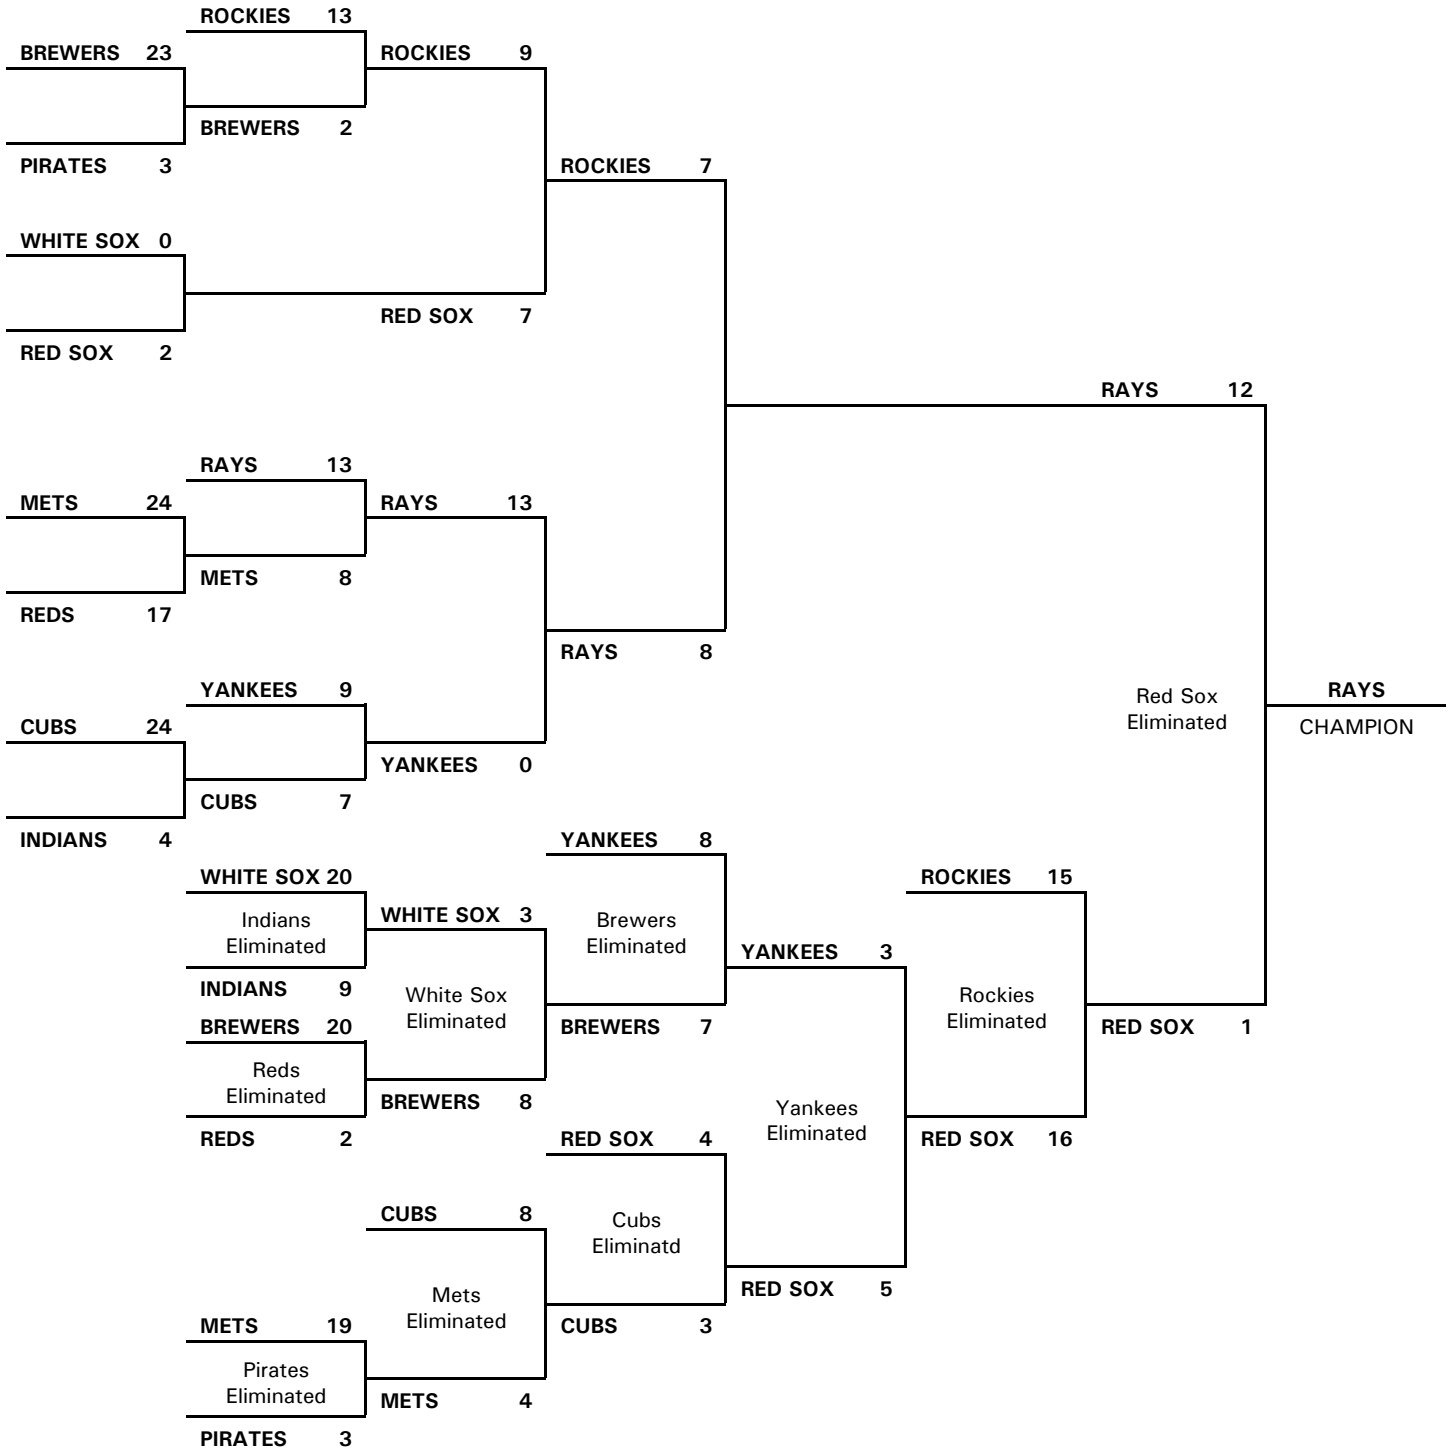

WESTERVILLE YOUTH BASEBALL AND SOFTBALL LEAGUE

2014 JBBL RED HAT LEAGUE – POST-SEASON TOURNAMENT

(FINAL)