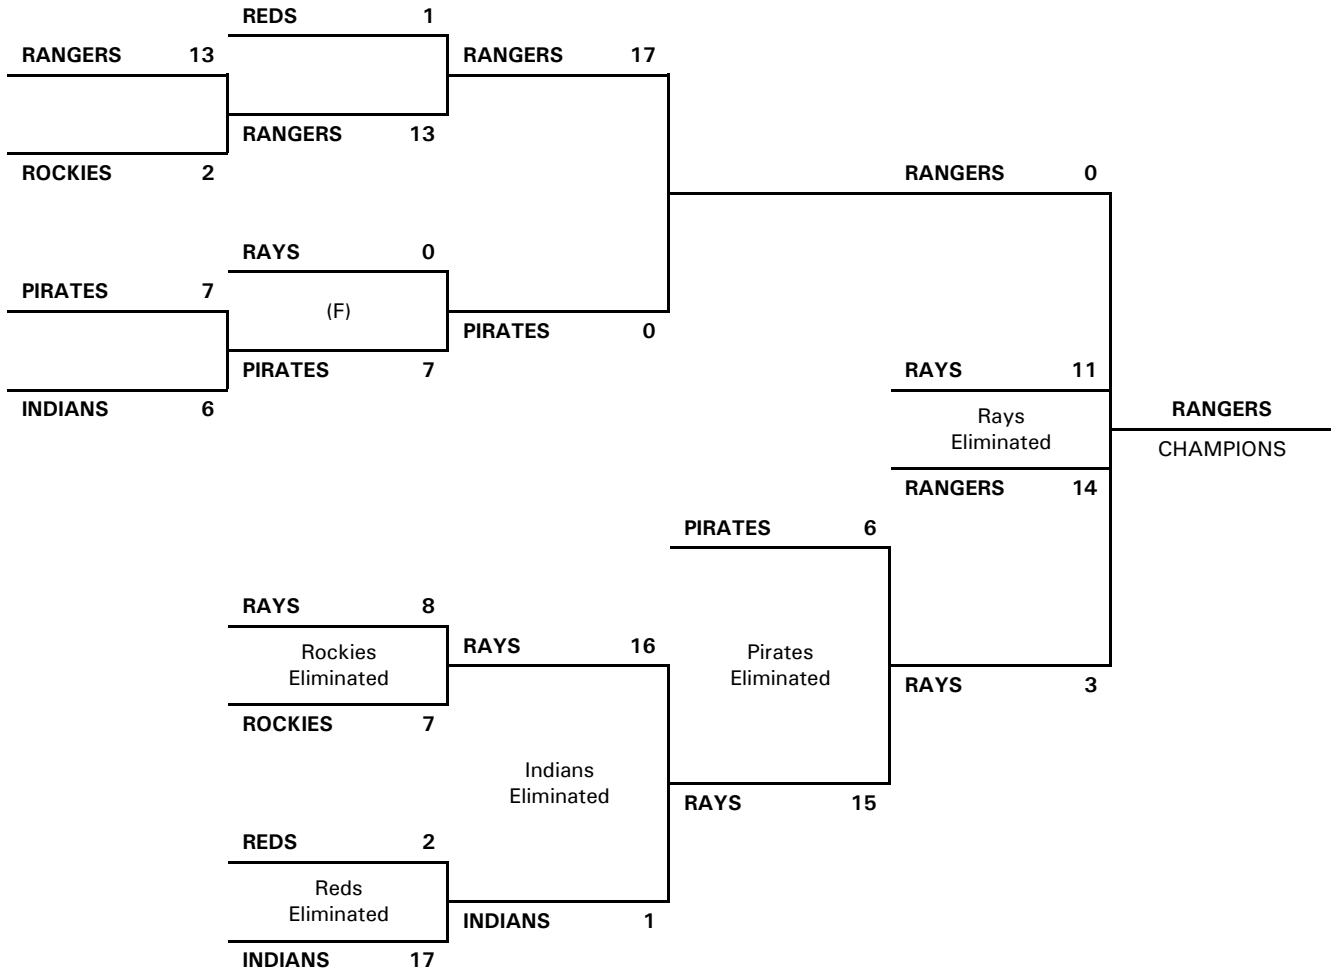

WESTERVILLE YOUTH BASEBALL AND SOFTBALL LEAGUE

2013 JBBL BLUE HAT LEAGUE POST-SEASON TOURNAMENT (FINAL)