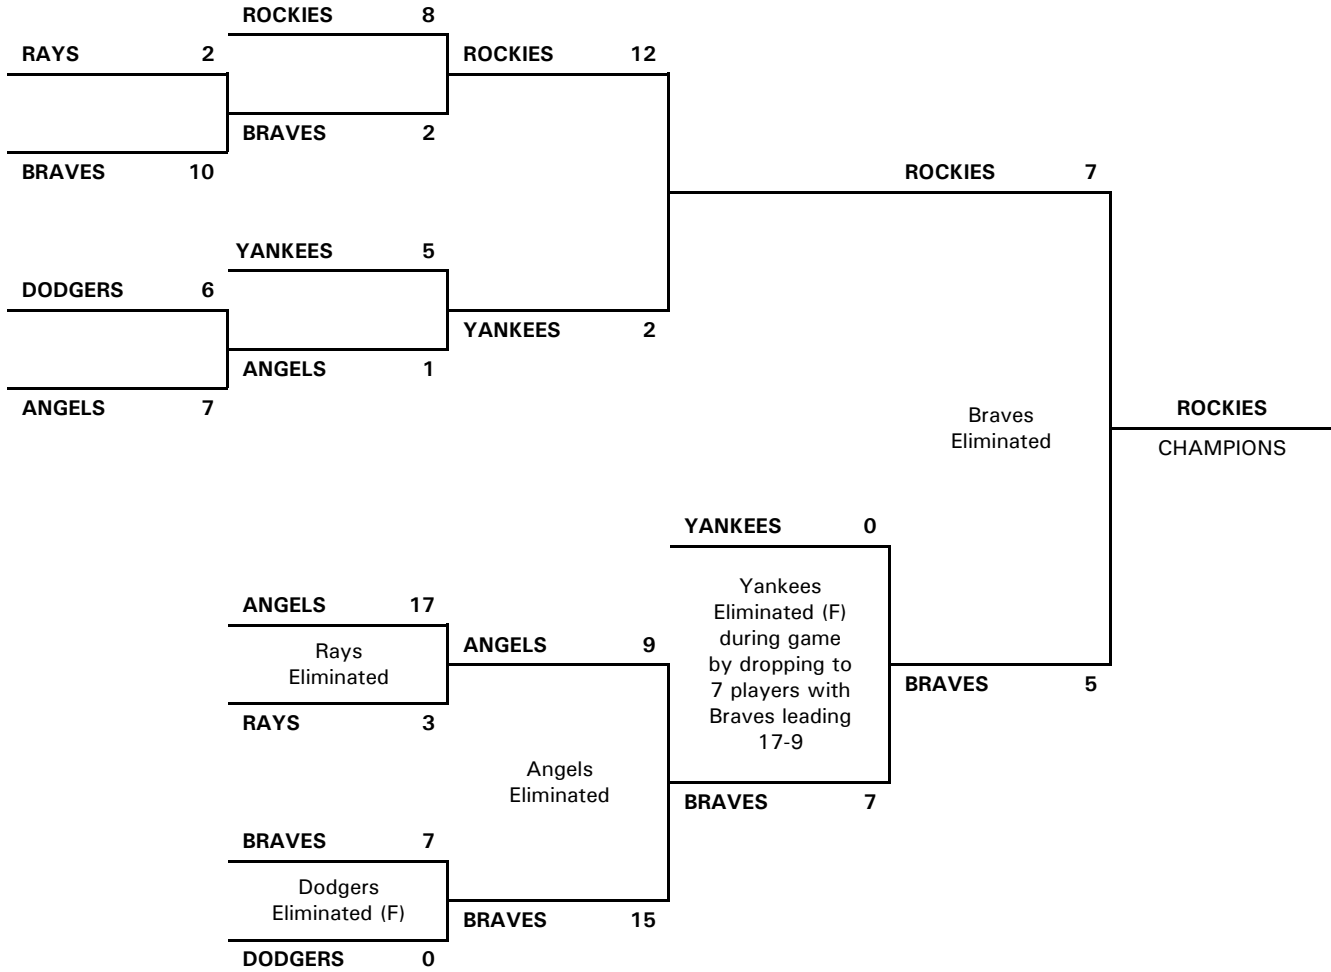

## 2013 JBBL BLACK HAT LEAGUE POST-SEASON TOURNAMENT (FINAL)