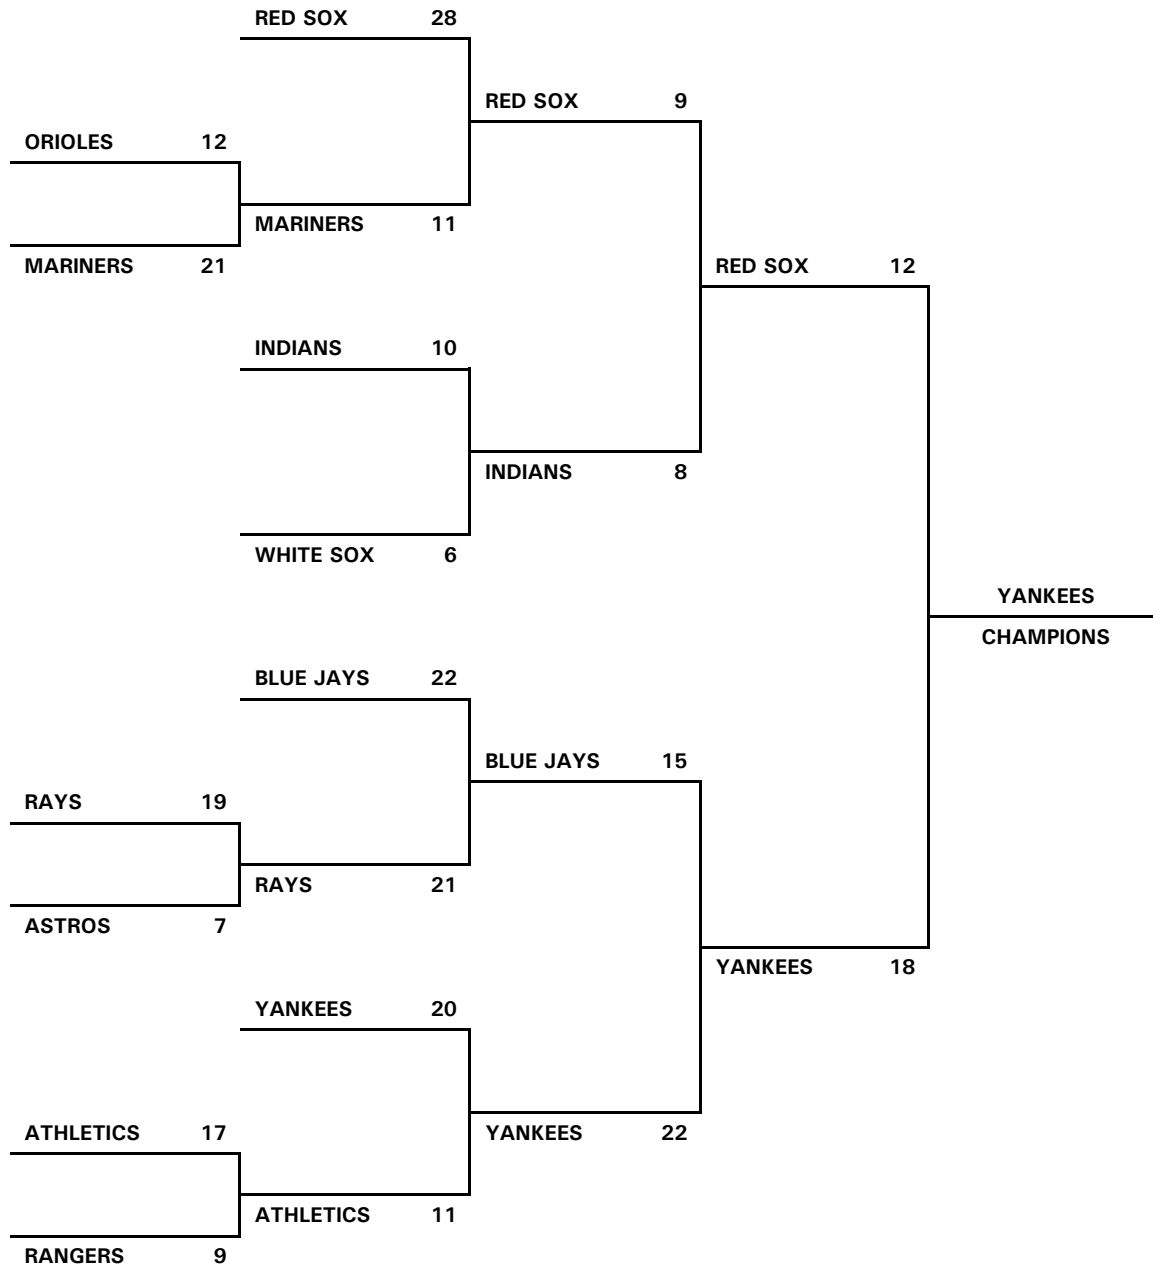

WESTERVILLE YOUTH BASEBALL AND SOFTBALL LEAGUE
2013 JBBL COACH-PITCH "A" BASEBALL LEAGUE – POST-SEASON TOURNAMENT
(FINAL)