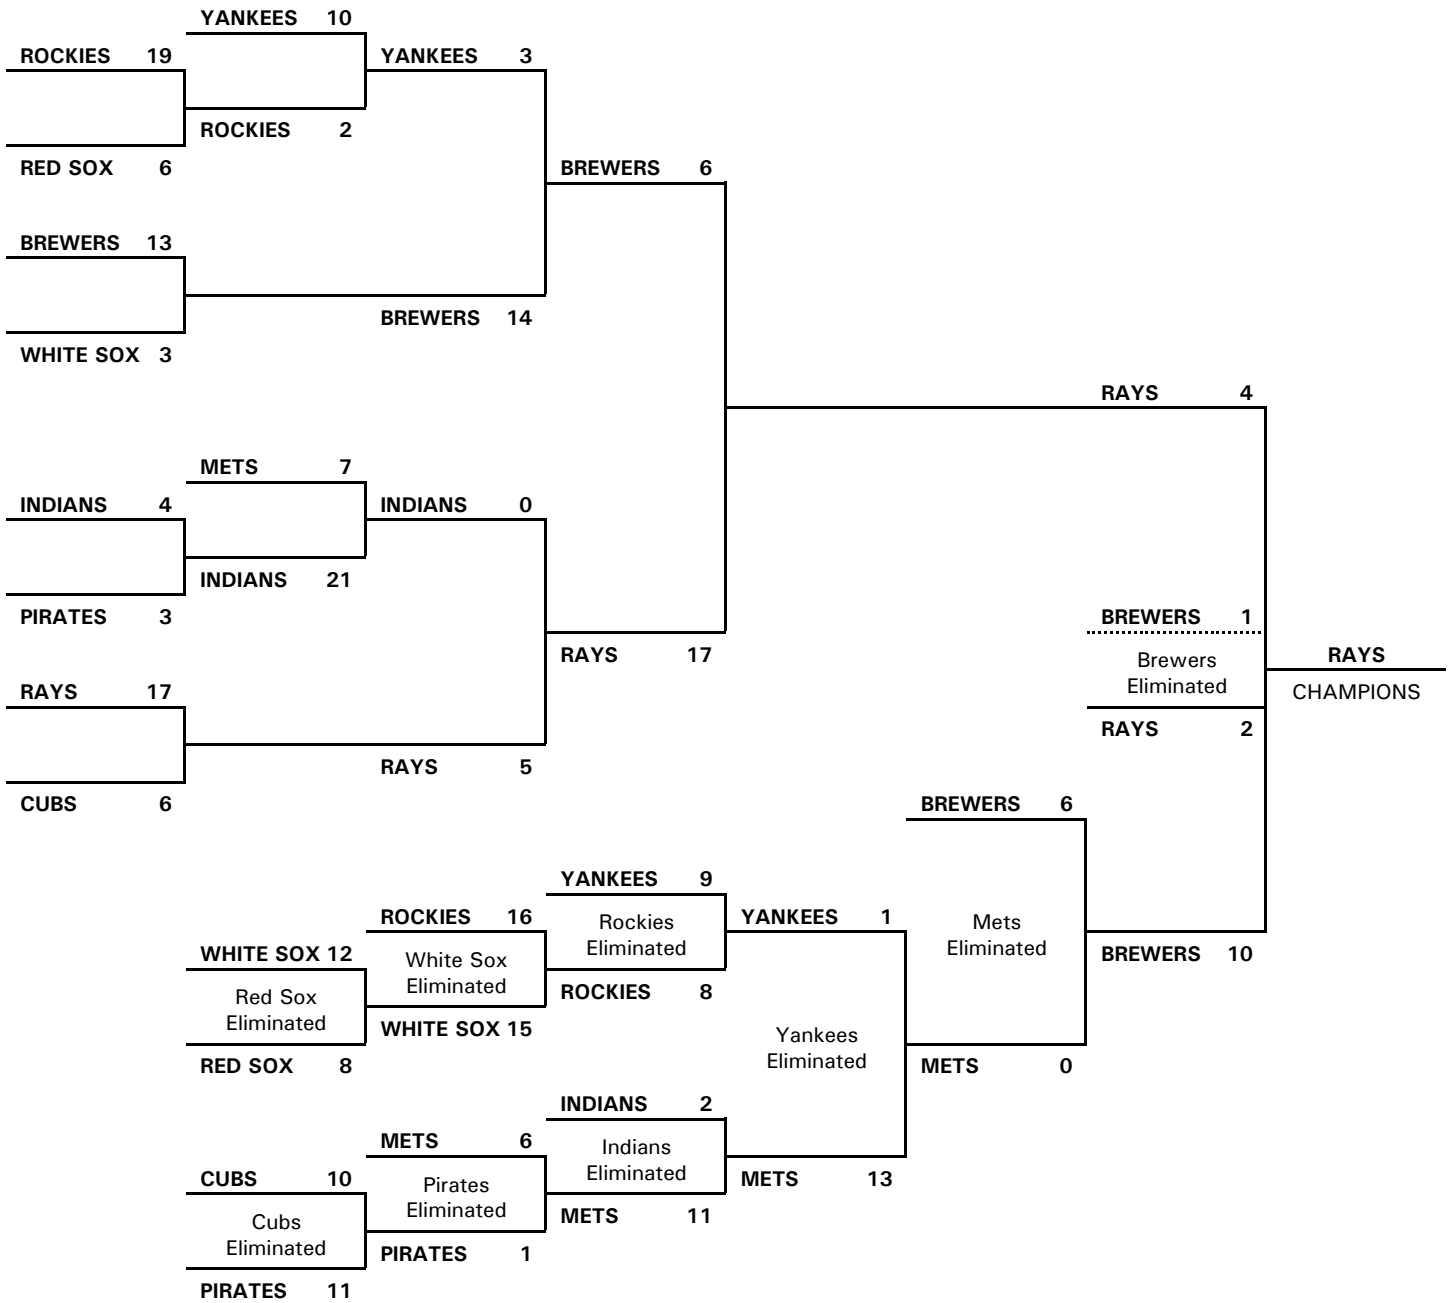

WESTERVILLE YOUTH BASEBALL AND SOFTBALL LEAGUE

2013 JBBL RED HAT LEAGUE POST-SEASON TOURNAMENT (FINAL)