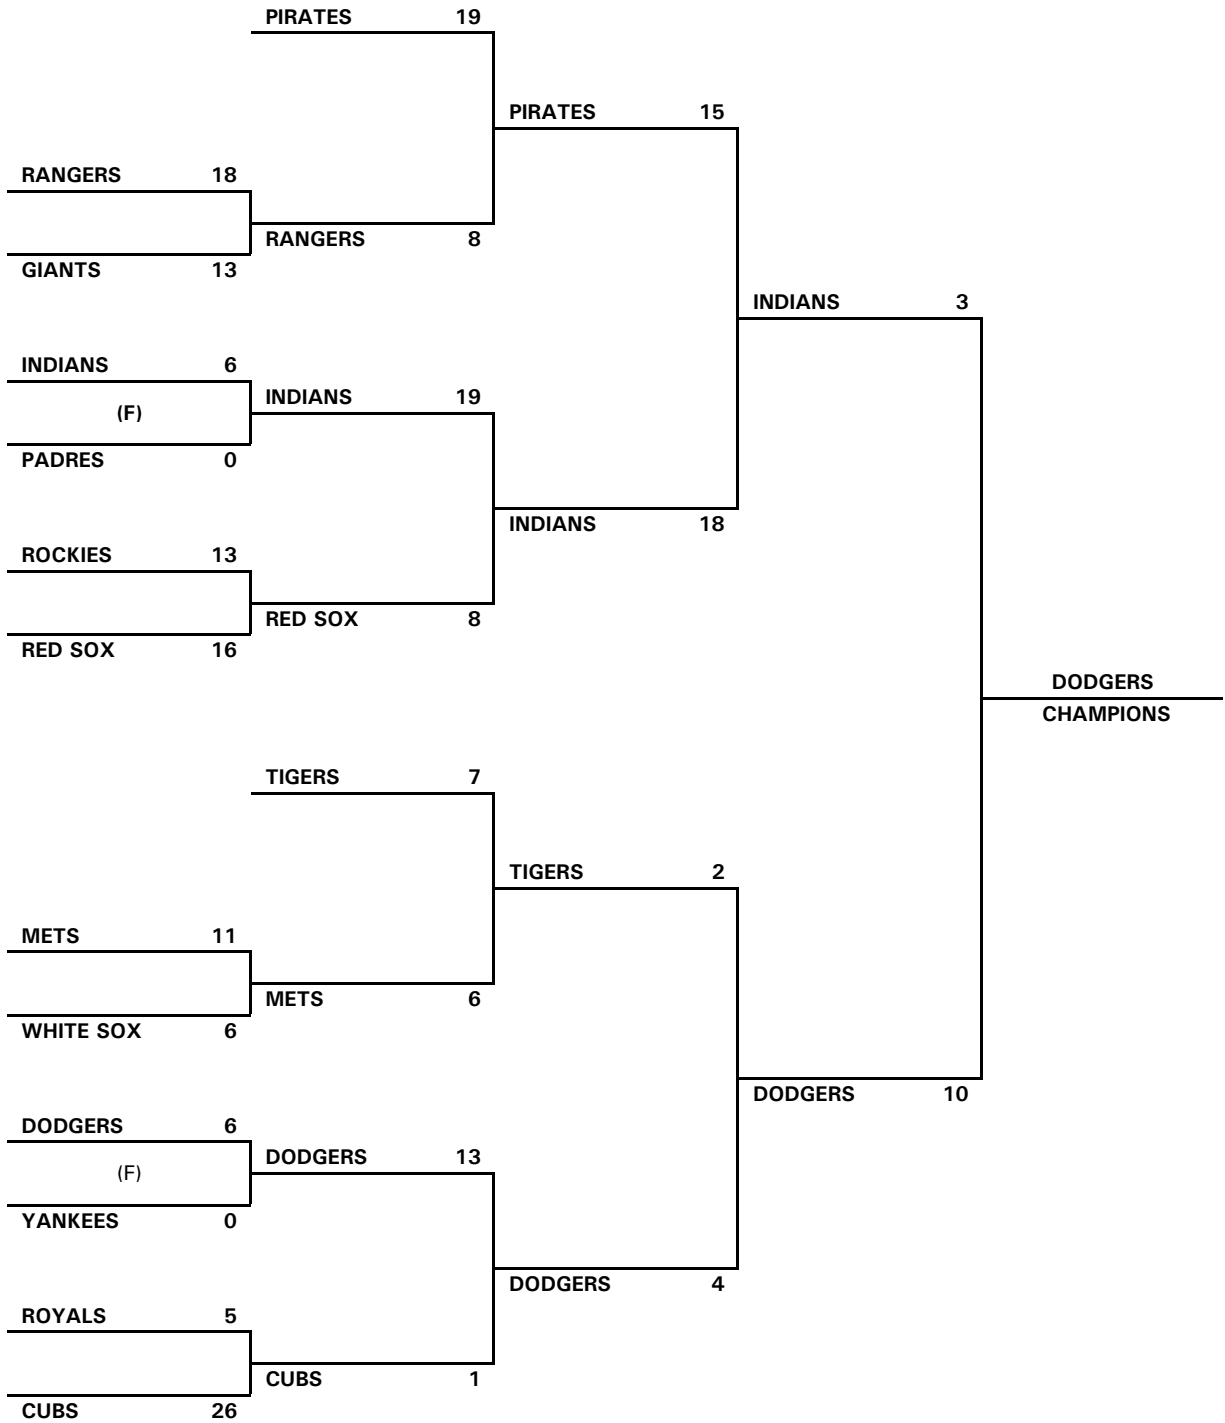

WESTERVILLE YOUTH BASEBALL AND SOFTBALL LEAGUE

2013 JBBL GREEN HAT BASEBALL LEAGUE CHAMPIONSHIP SERIES AND POST-SEASON TOURNAMENT (FINAL)

ATHLETICS					
CHAMPIONSHIP SERIES	REDS (H) 4	ATHLETICS (H) 3	REDS (H) 14	REDS WIN SERIES 2-1	
REDS	ATHLETICS (V) 1	REDS (V) 2	ATHLETICS (V) 1